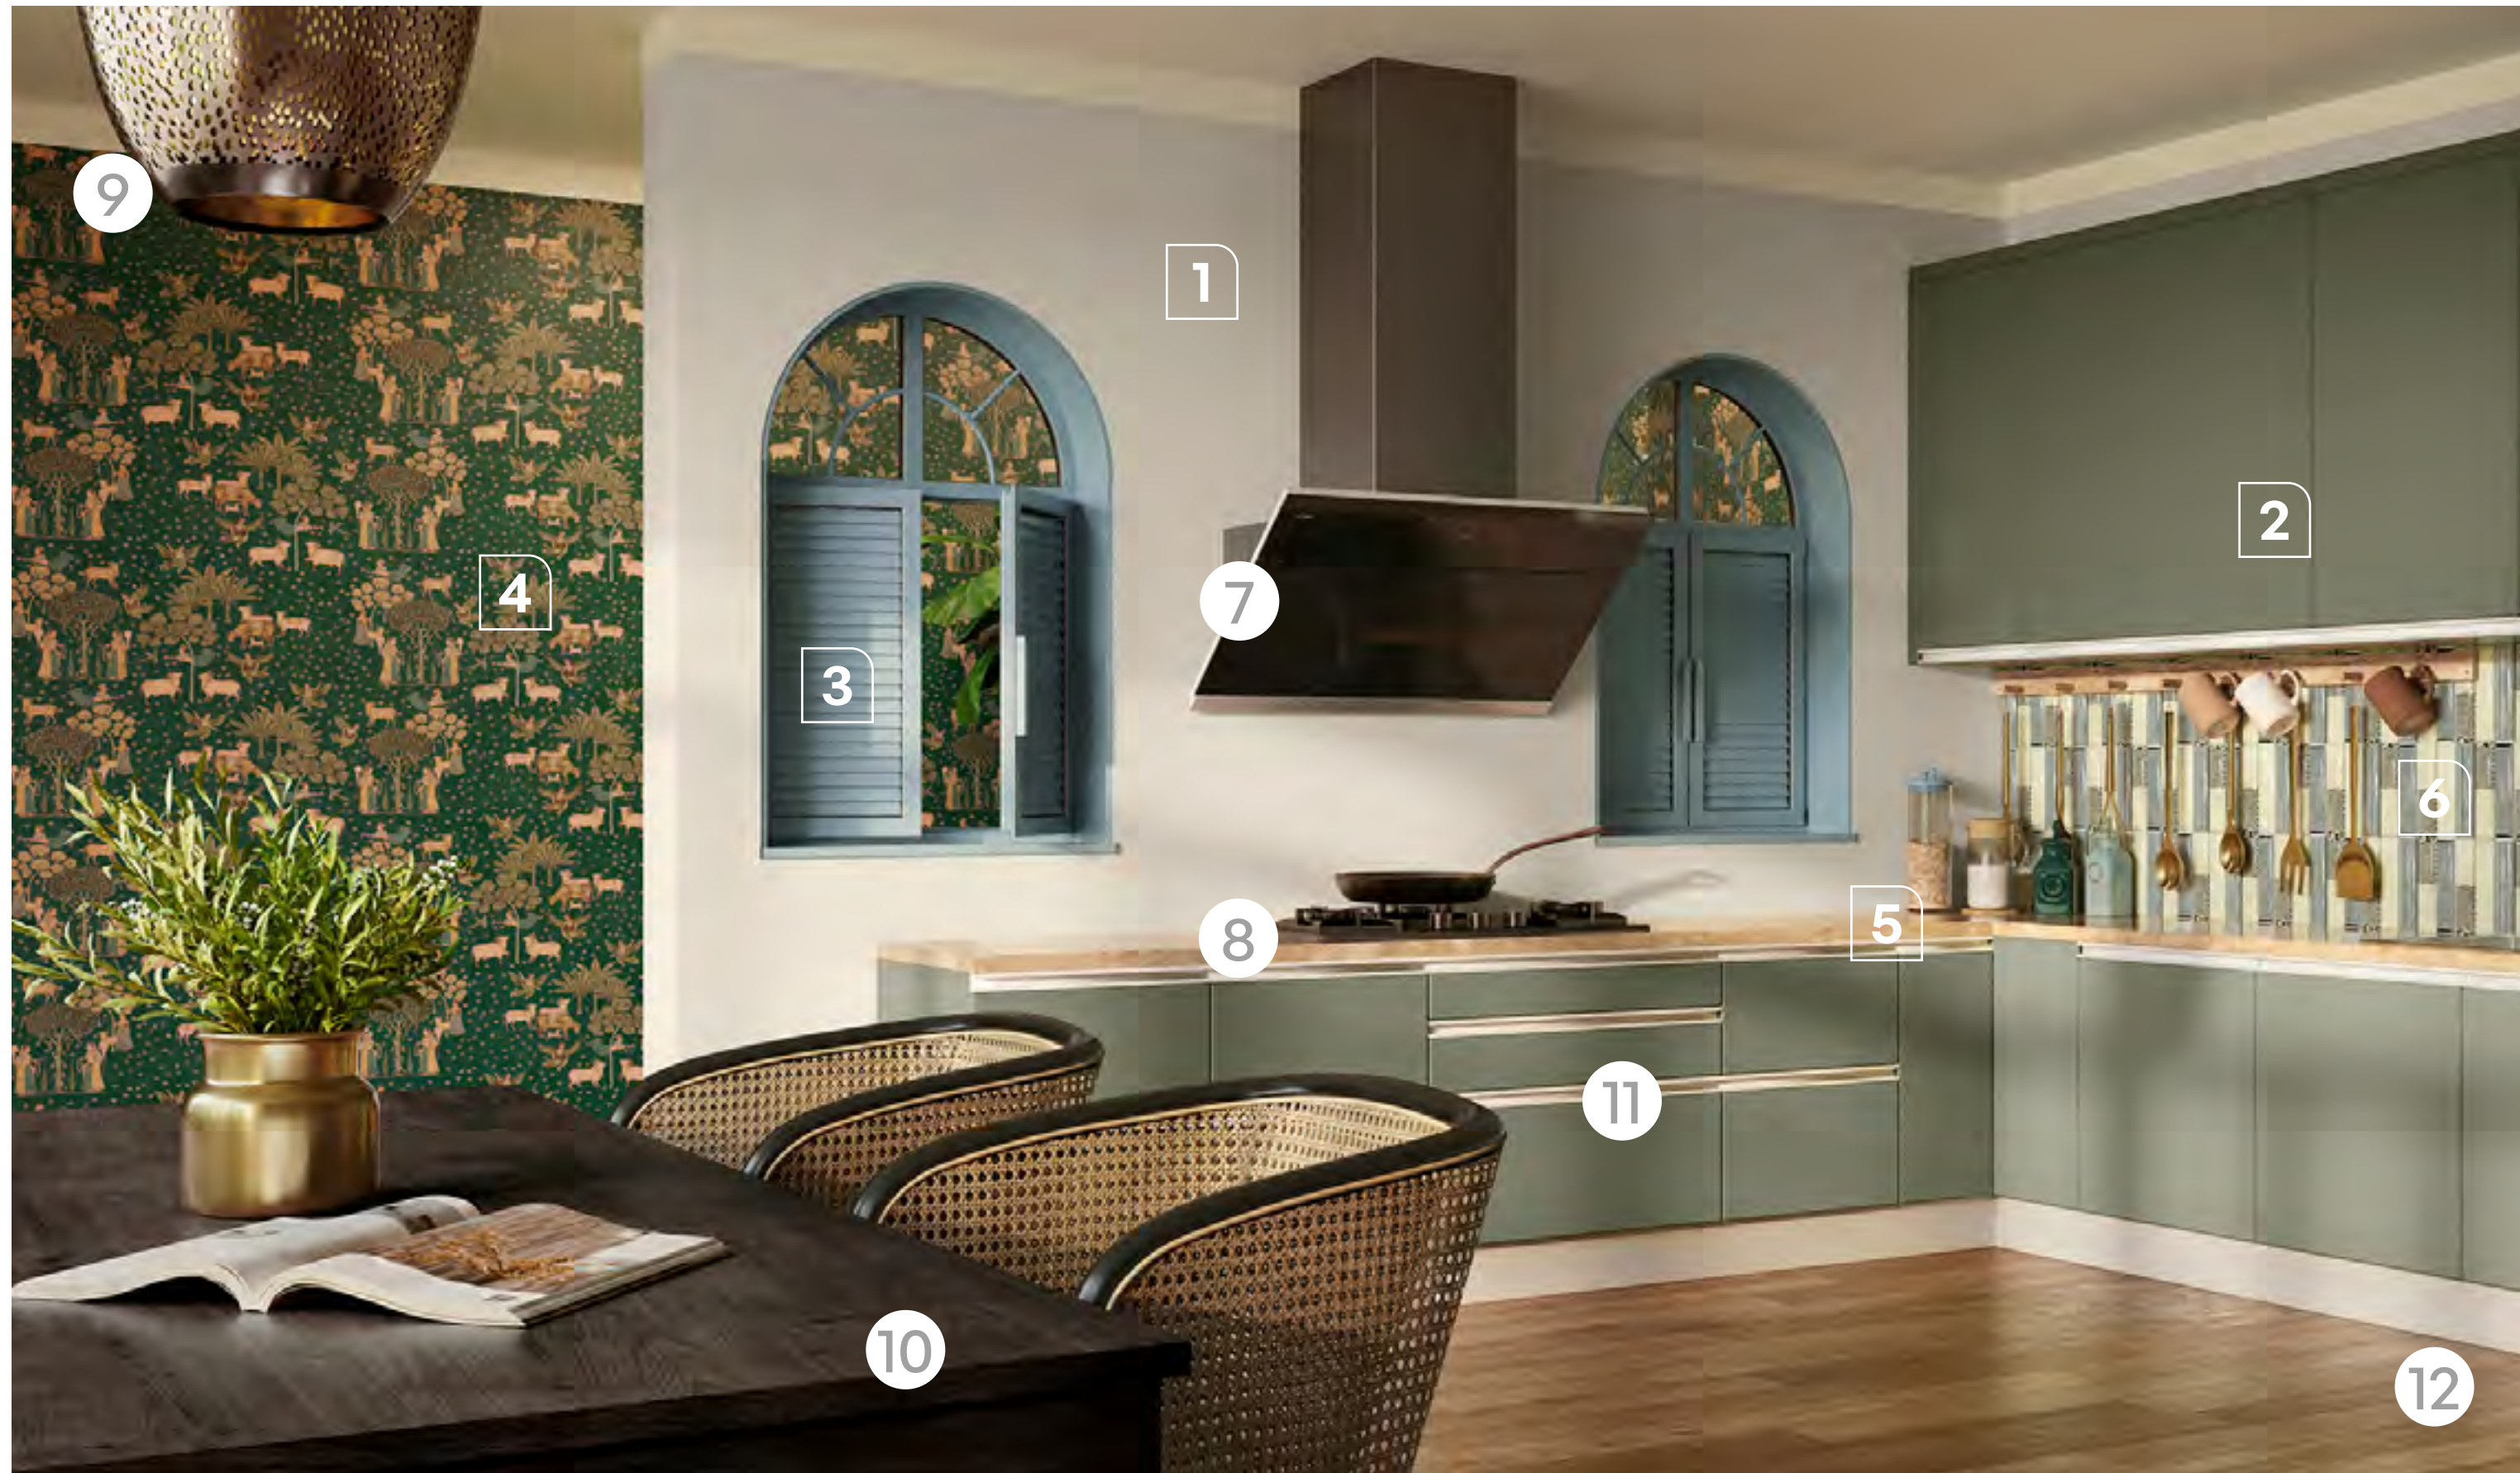

**X157** Green Ebony

**K158** Ethereal Sage N

**7384** Dolphin Dance

**L160** Soft Silk

**K236** Pinkish Beige N

**K196** Mulethi Roots N

- 7 Kitchen Ceiling Hood  
**Ventura Chimney**  
APICVENTURA80
- 10 Dining Table  
**Carlisle 6-seater Dining Table** (Mahogany)  
UFDBADT6SMGNY05708