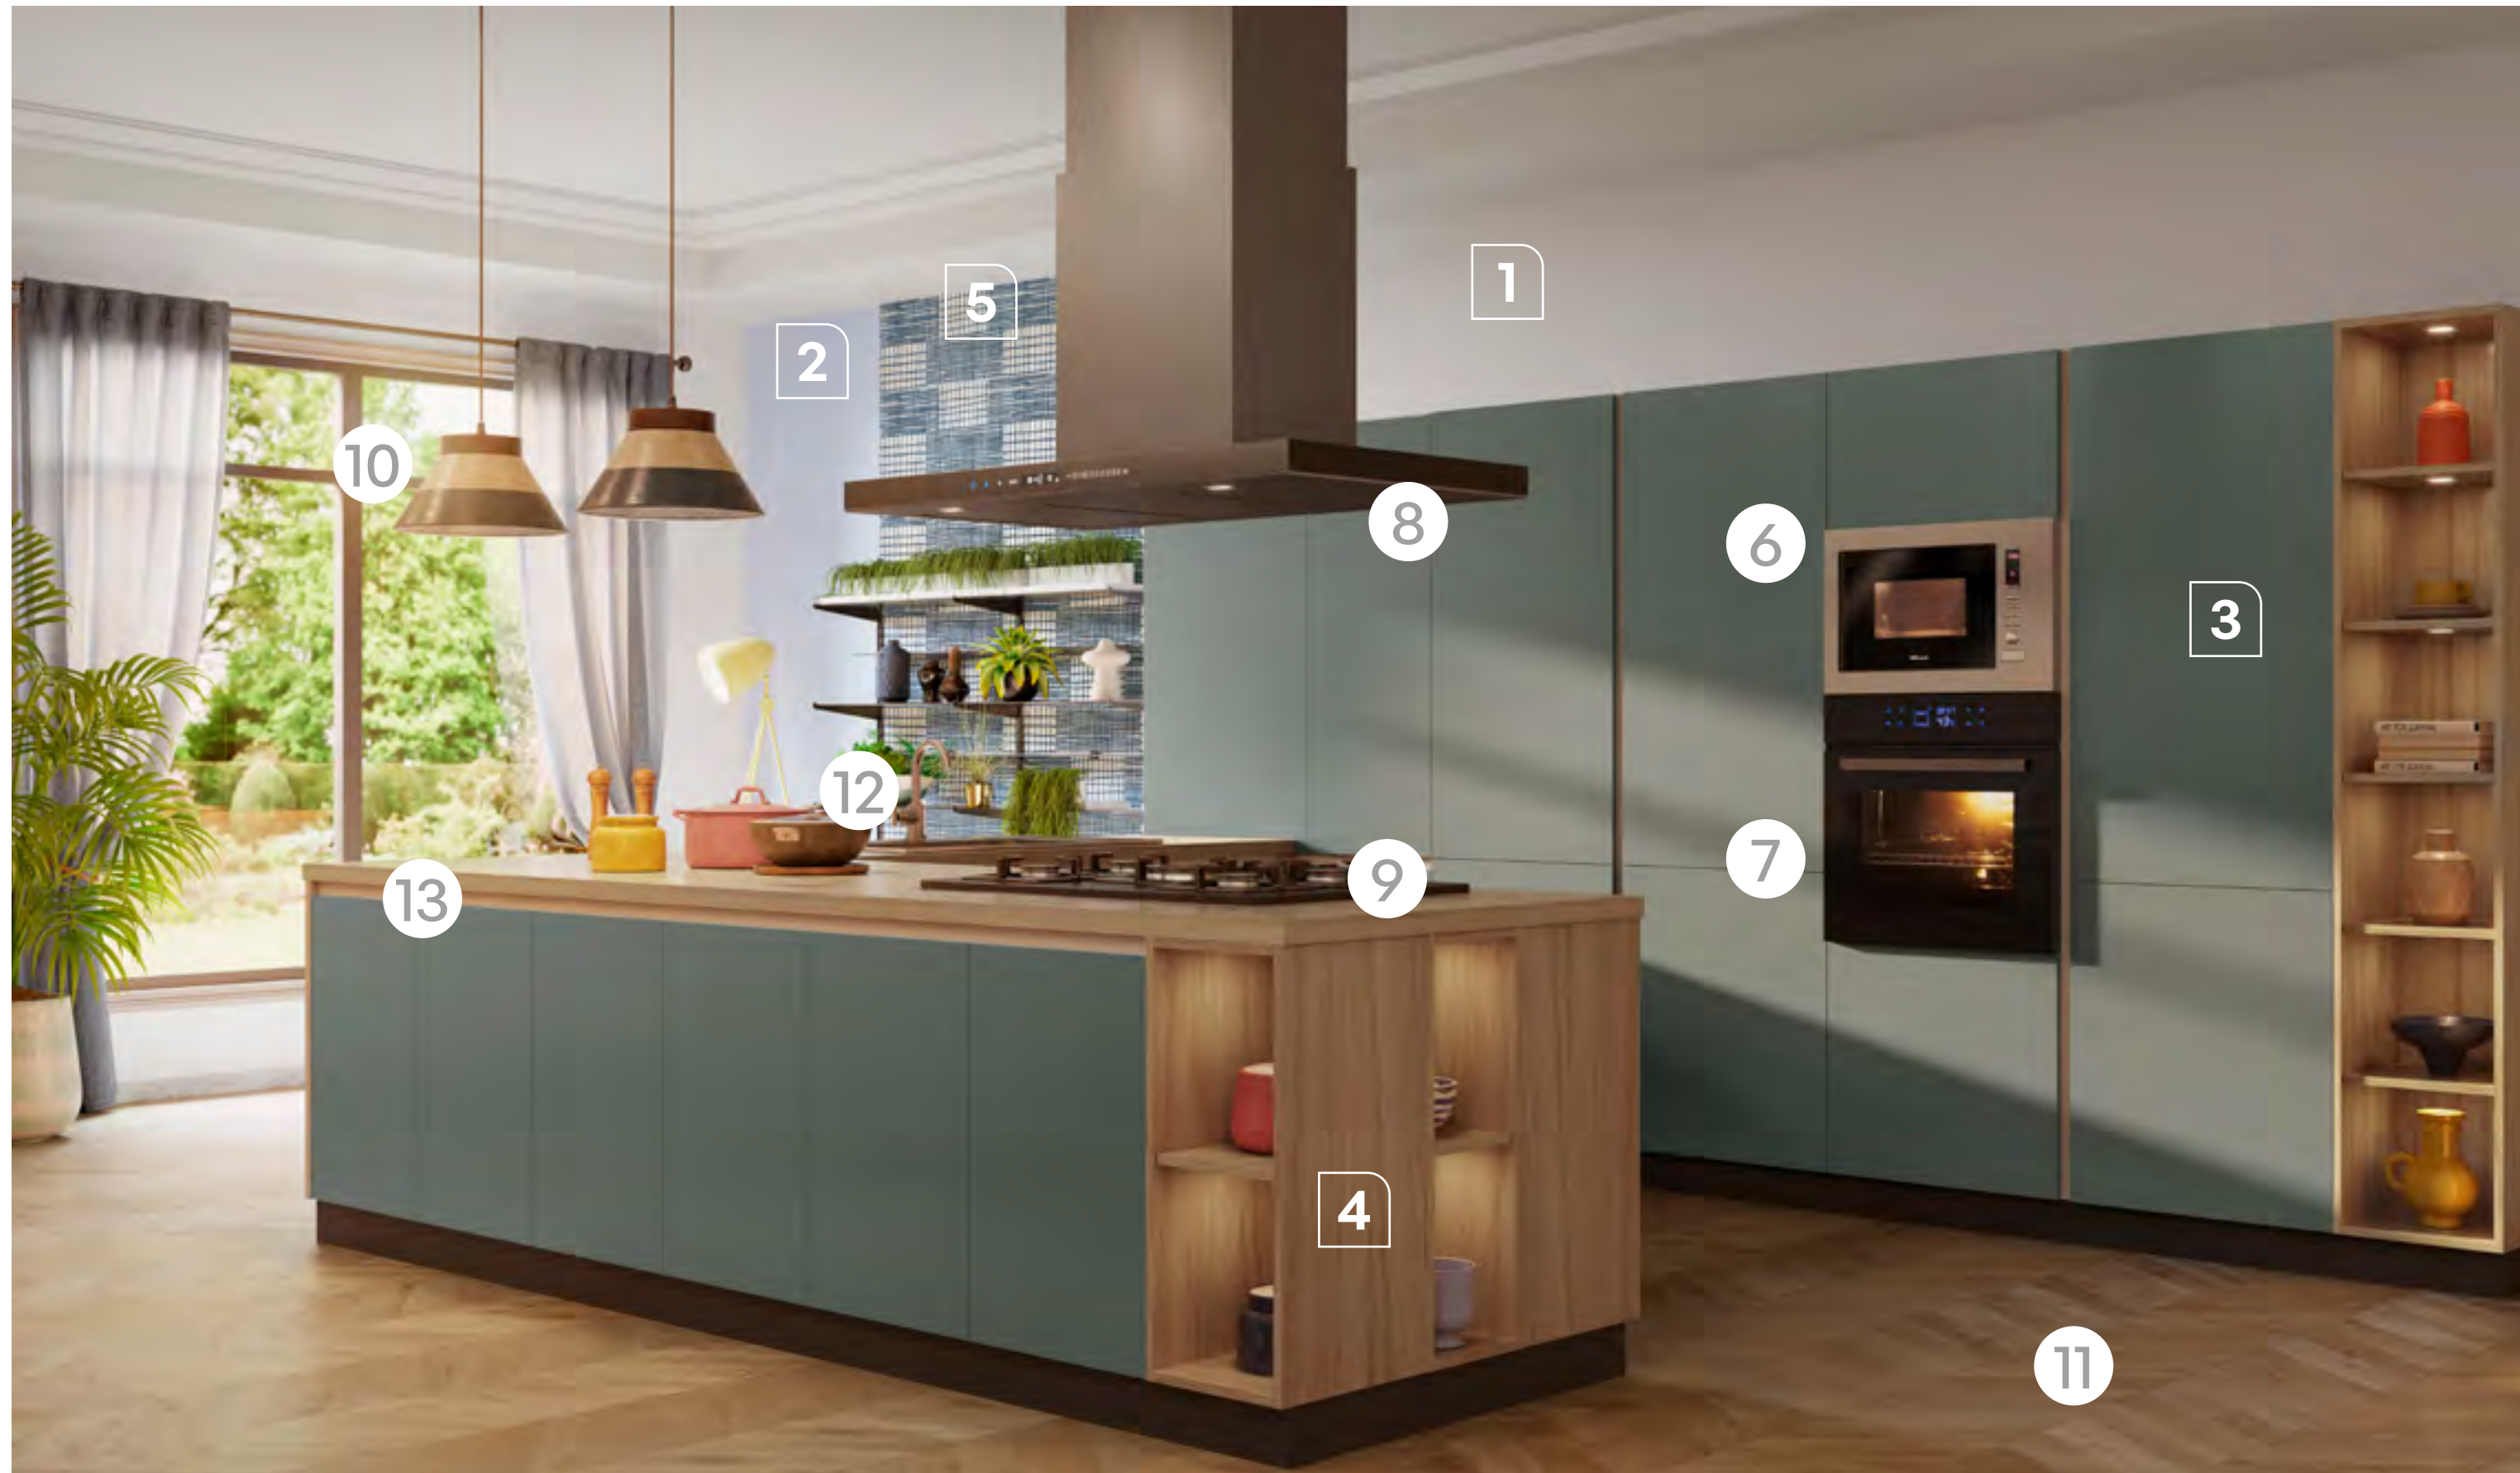

\*Customized shade closest to the mentioned emulsion shade

**6** Microwave  
**Keith Microwave**  
APIMKEI60

**7** Oven  
**Eric Plus Oven**  
APIOERI60

**8** Kitchen Ceiling Hood  
**Bosch Island Hoods**  
APLDIB128G50I