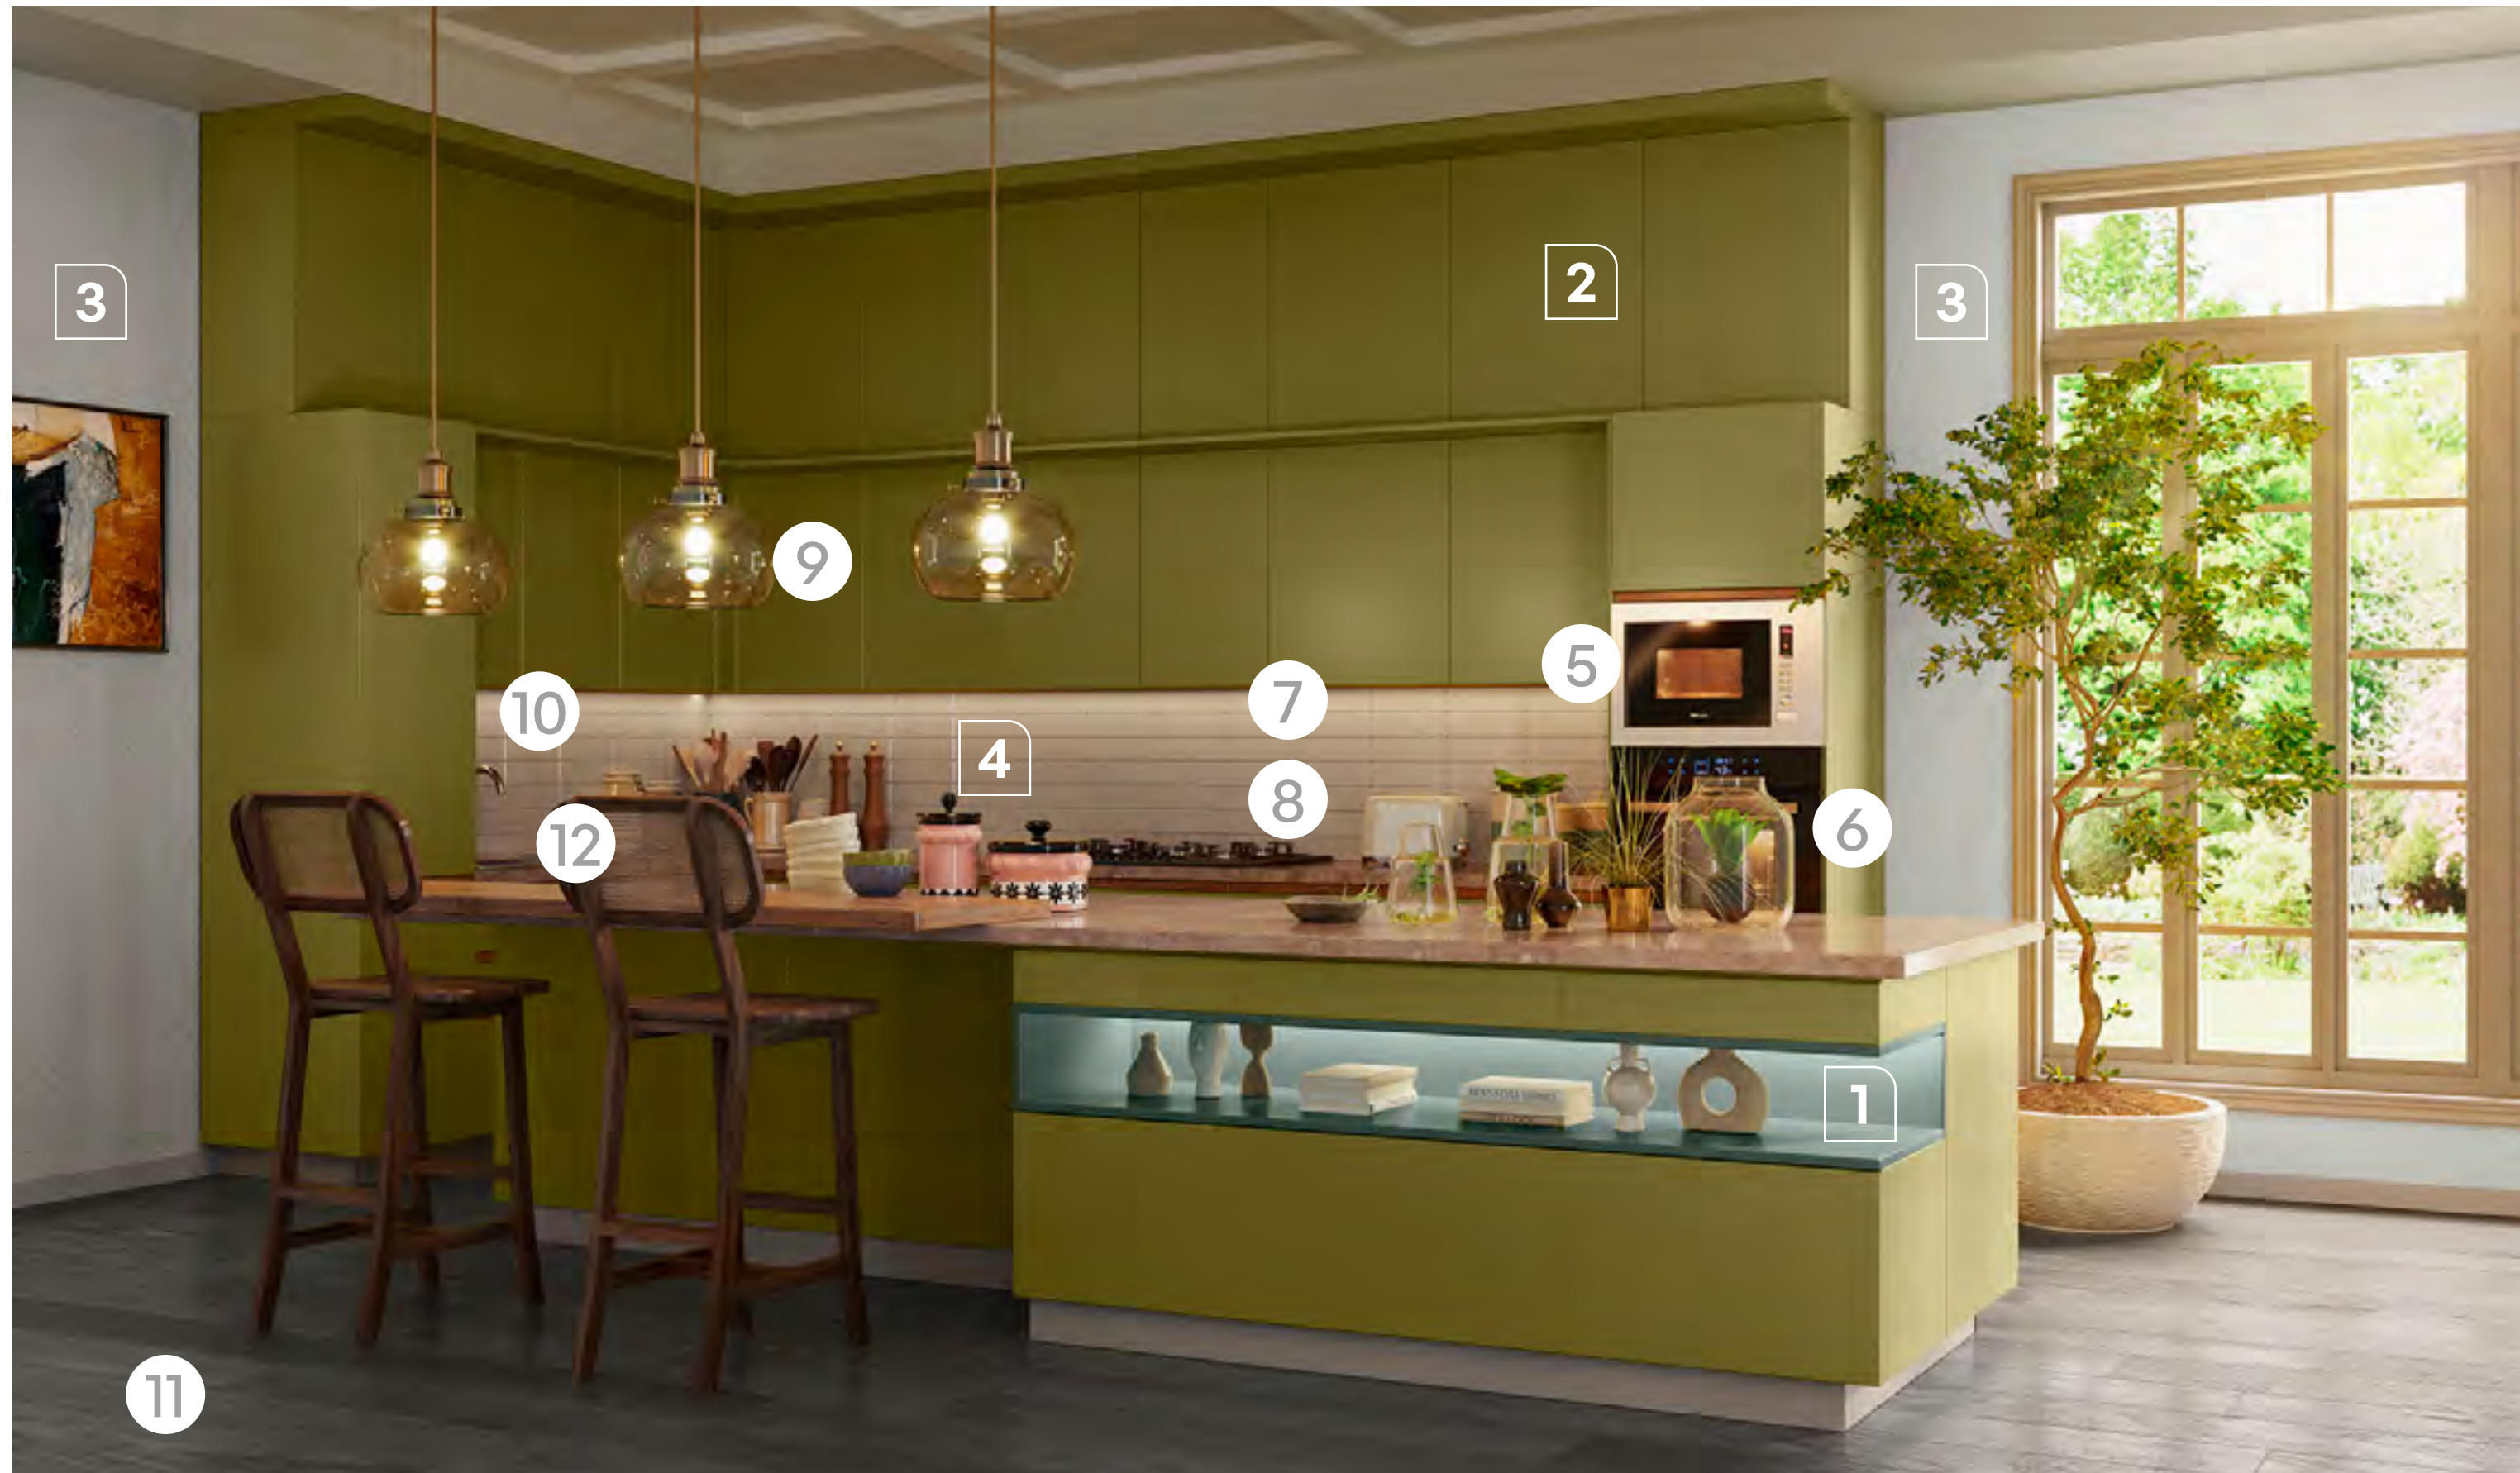

5 Microwave
Keith Microwave
APIMKEI60

6 Oven
Siemens Oven
APLRSIEHB676G5S1

7 Kitchen Ceiling Hood
Siemens Wall Mounted Hoods
APLLC91KWP60I

8 Kitchen Gas Hobs
Siemens Gas Hobs
APLEP9A6QB90I