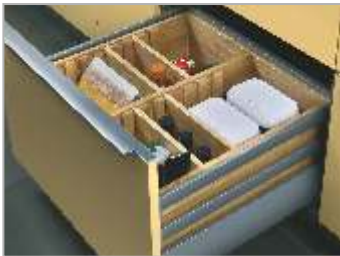

WOODEN ADJUSTABLE PARTAGE
For 600mm Cabinet