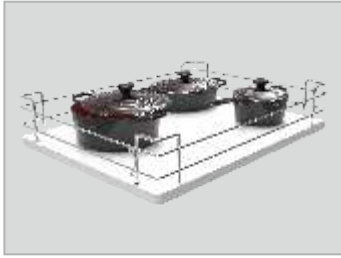

BOLD PLAIN BASKET (WHITE)		
Width (in mm)	Depth (in mm)	Height (in mm)
380, 430, 480, 530	500	100, 150, 200