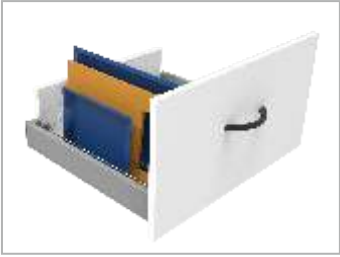

## FLEX ACCESSORIES

FLEX PLAIN BASKET		
Width (in mm)	Depth (in mm)	
402 - 439	450	
439 - 514	500	
514 - 664	550	

FLEX CUP & SAUCER ADD ON		
Width (in mm)	Depth (in mm)	Height (in mm)
125	335	84

FLEX THALI PLATE ADD ON		
Width (in mm)	Depth (in mm)	Height (in mm)
125	358	121
125	428	121