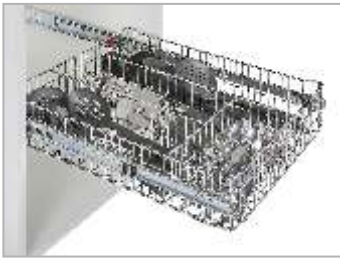

SS CUTLERY BASKET		
Width (in mm)	Depth (in mm)	Height (in mm)
380, 430, 530	505, 555, 605	100
380	405	100