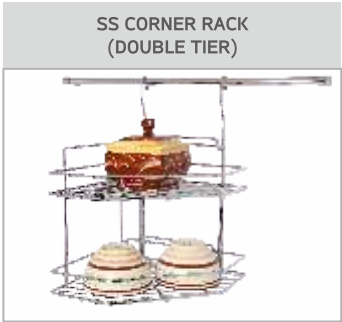

W x D x H
310 x 340 x 450