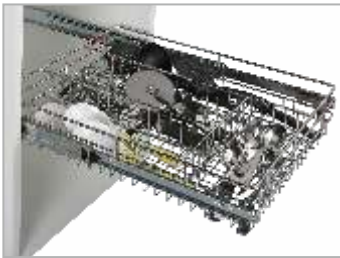

SS DESIGNER CUTLERY BASKET		
Width (in mm)	Depth (in mm)	Height (in mm)
380, 430, 480, 530	505	100