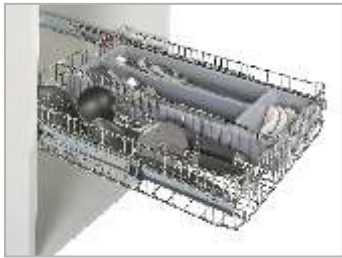

SS TWIN CUTLERY BASKET		
Width (in mm)	Depth (in mm)	Height (in mm)
430, 530	505	100