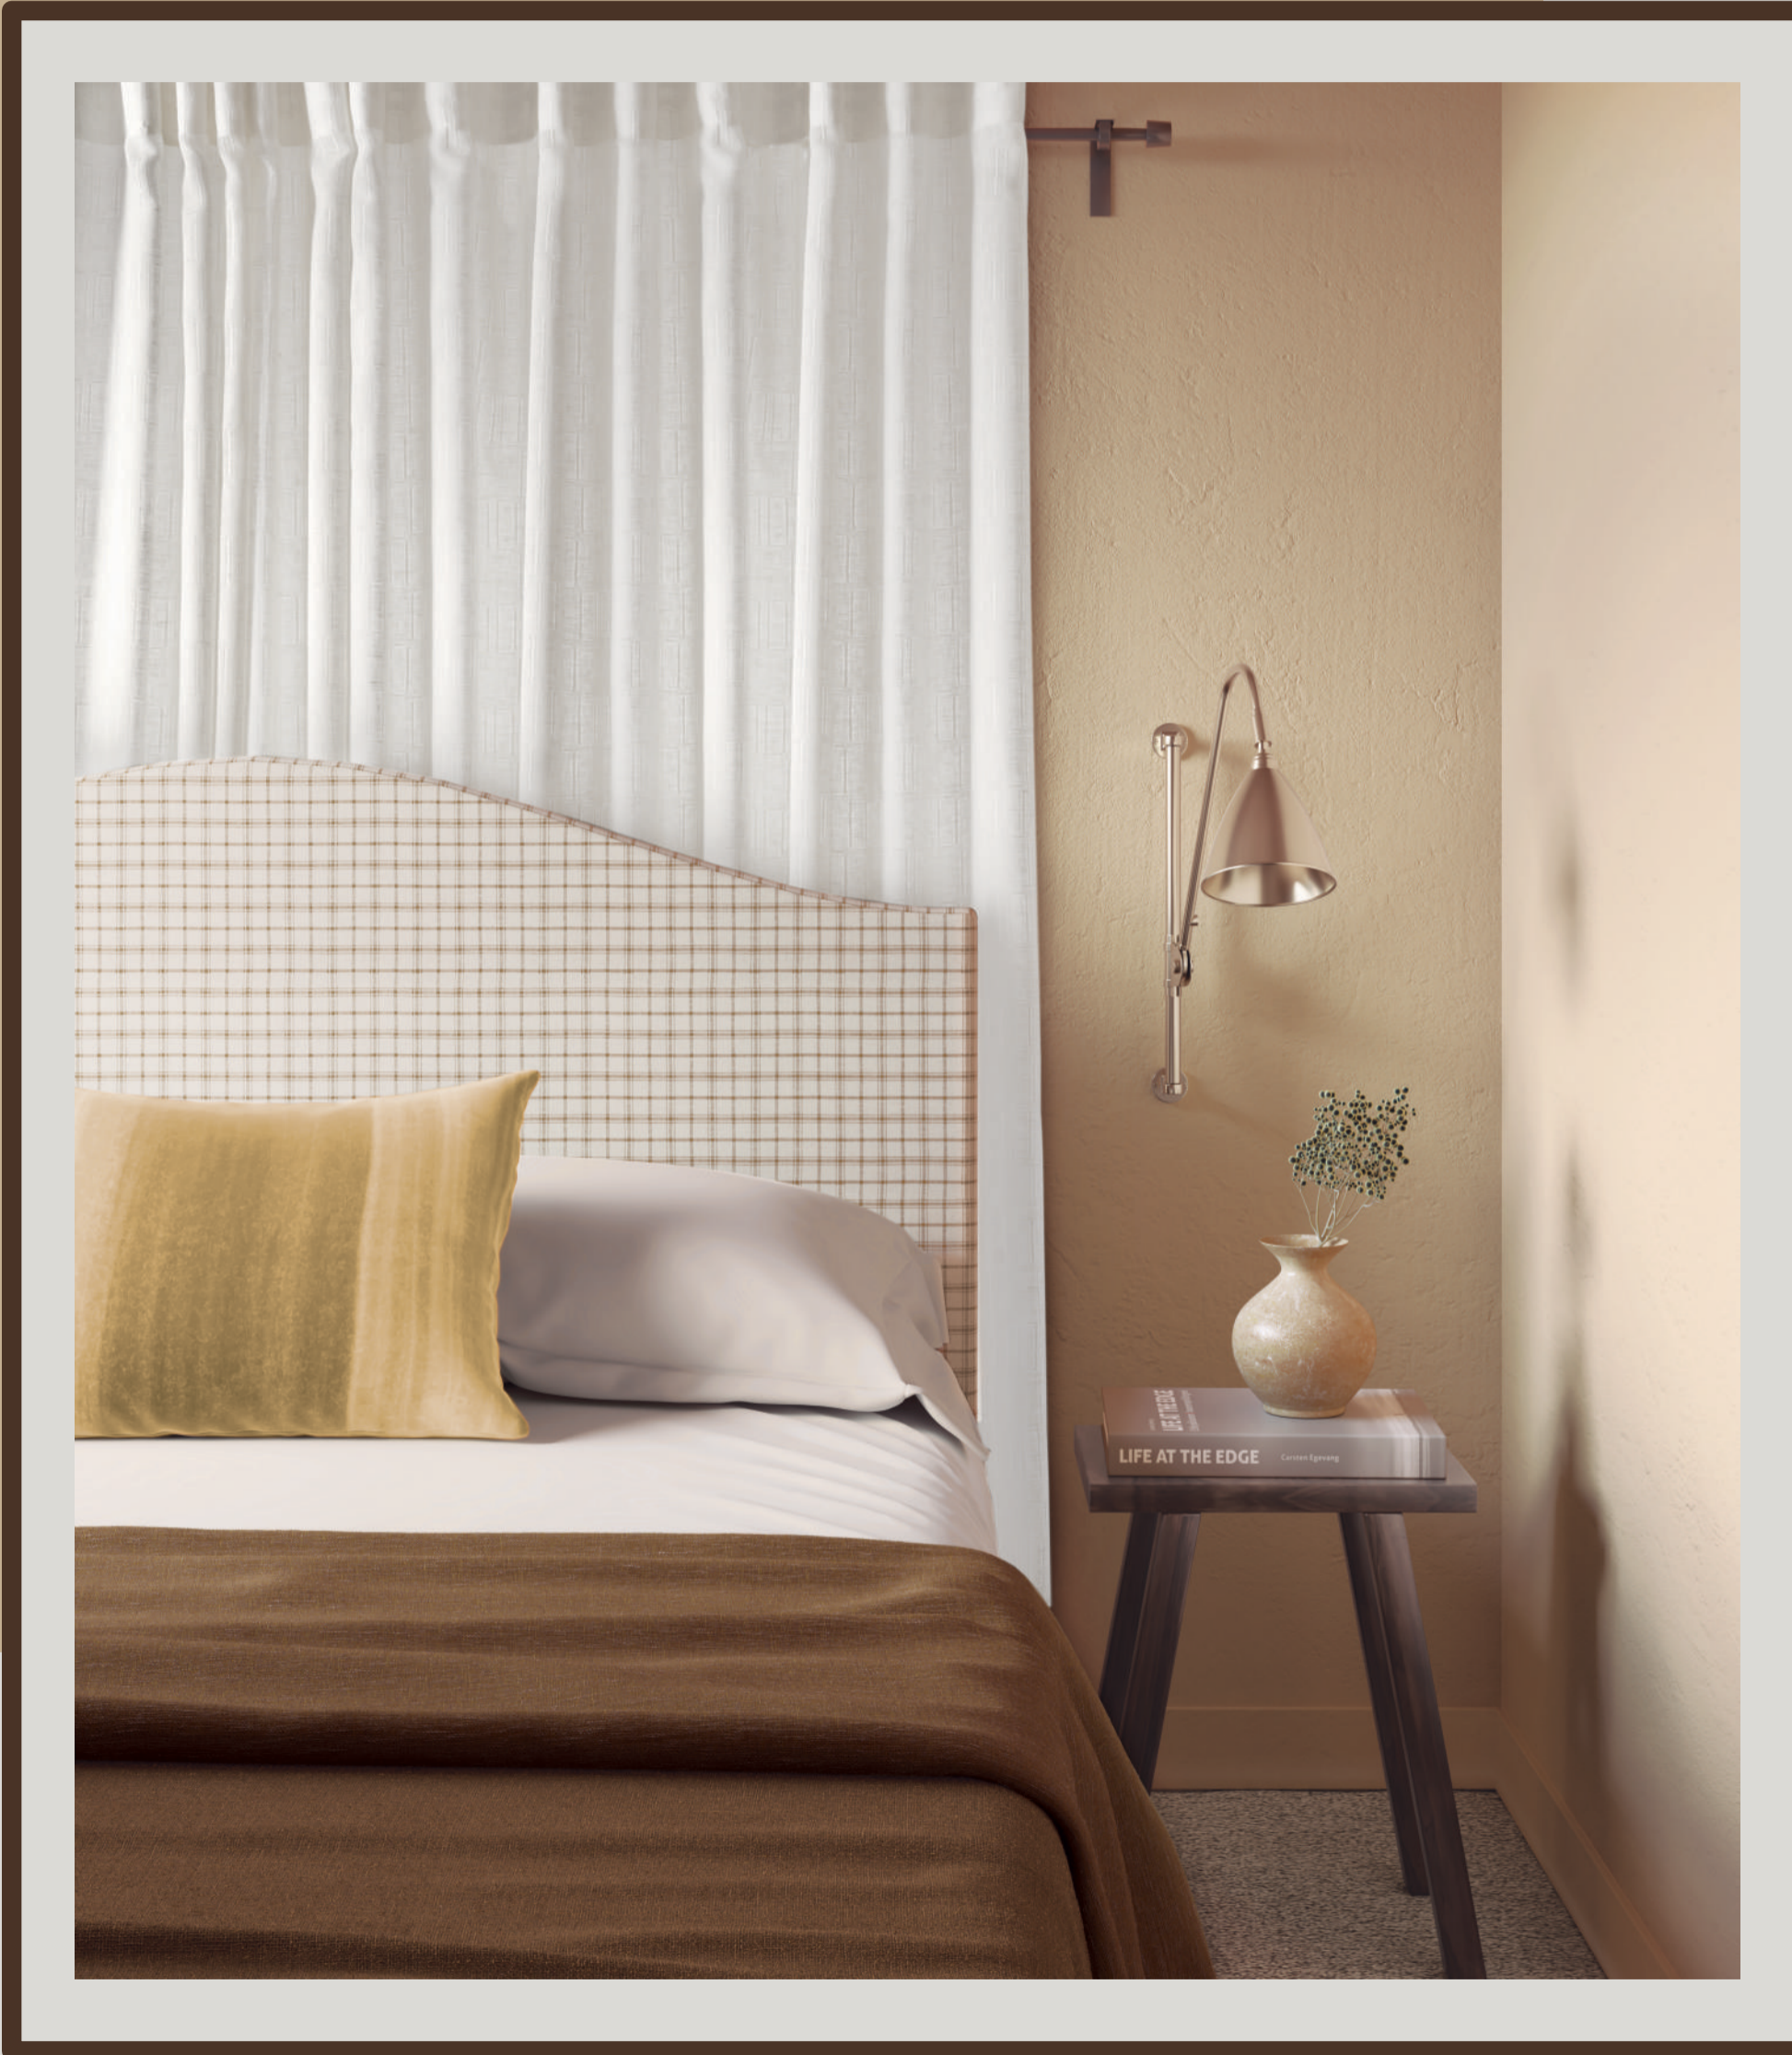

PURE™
FINE FABRIC · FINE LIVING

apröyale
furnishing by **ap** asianpaints

MUSTARD & YELLOWS

VOLUME IV - MUSTARD & YELLOWS