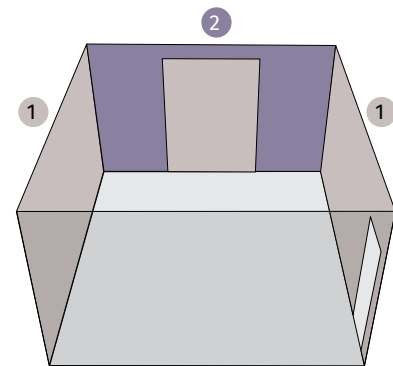

asianpaints

8021
Hot Shot
Stencil Colour

**Royale Play Wall
Fashion Stencil
Mandal - 1032ZJ87122**
Size: (W) 1 ft x (H) 1 ft

asianpaints

**Royale Play
Pom Pom**
BASE COAT *Royale Luxury Emulsion
Saffron Smile 7872*
TOP COAT *Royale Play
Glowing Rust X112*

asianpaints

L150
Pressed Linen
Wall Colour 1

PATTERNS + MATERIALS + STENCILS

The shades shown in the book are indicative only. Please refer to Asian Paints Colour Cosmos for exact shade reference. For texture, please ask to see a physical swatch sample or a texture patch on the wall for a more exact colour reference. Textures may appear different in variable light conditions – especially metallics.