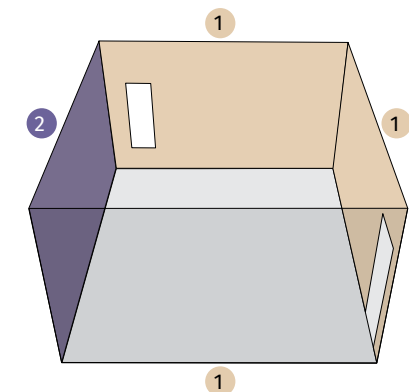

**Royale Play Wall
Fashion Stencil**
Jui Vel - 1032Z184122
Size: (W) 1 ft x (H) 1 ft

PATTERNS • MATERIALS • STENCILS

8530
Valley Flower
Wall Colour 1

X180
Festive Purple-I
Wall Colour 2
Stencil Colour

8058
Nursery Pink
Wall Colour 1