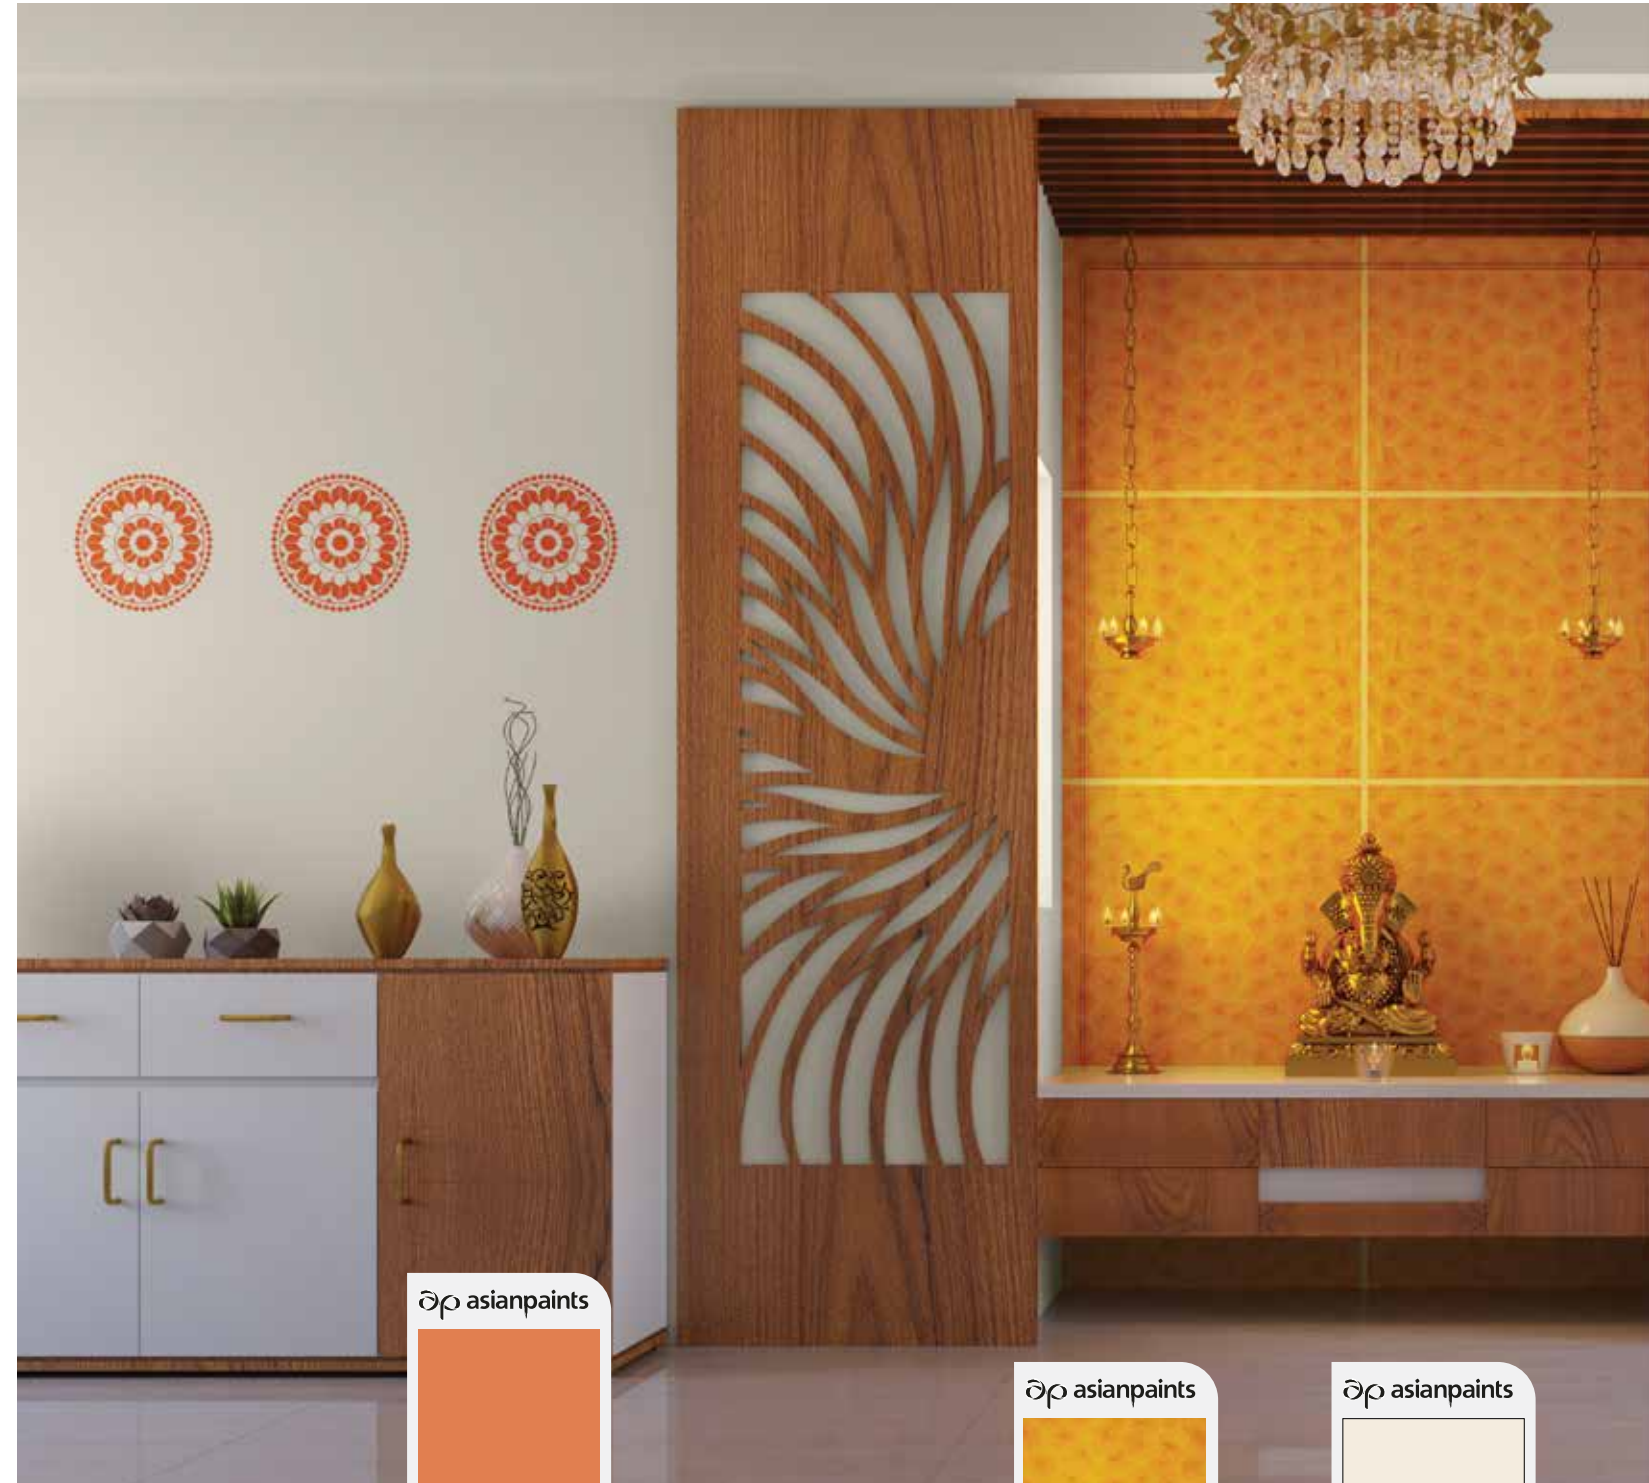

7473
Coastal View
Wall Colour 2

asianpaints

K053
Currant Creme-N
Wall Colour 1

asianpaints

7158
Royal Robes
Wall Colour 2

asianpaints

**WoodTech
Aquador PU
Teak**

asianpaints