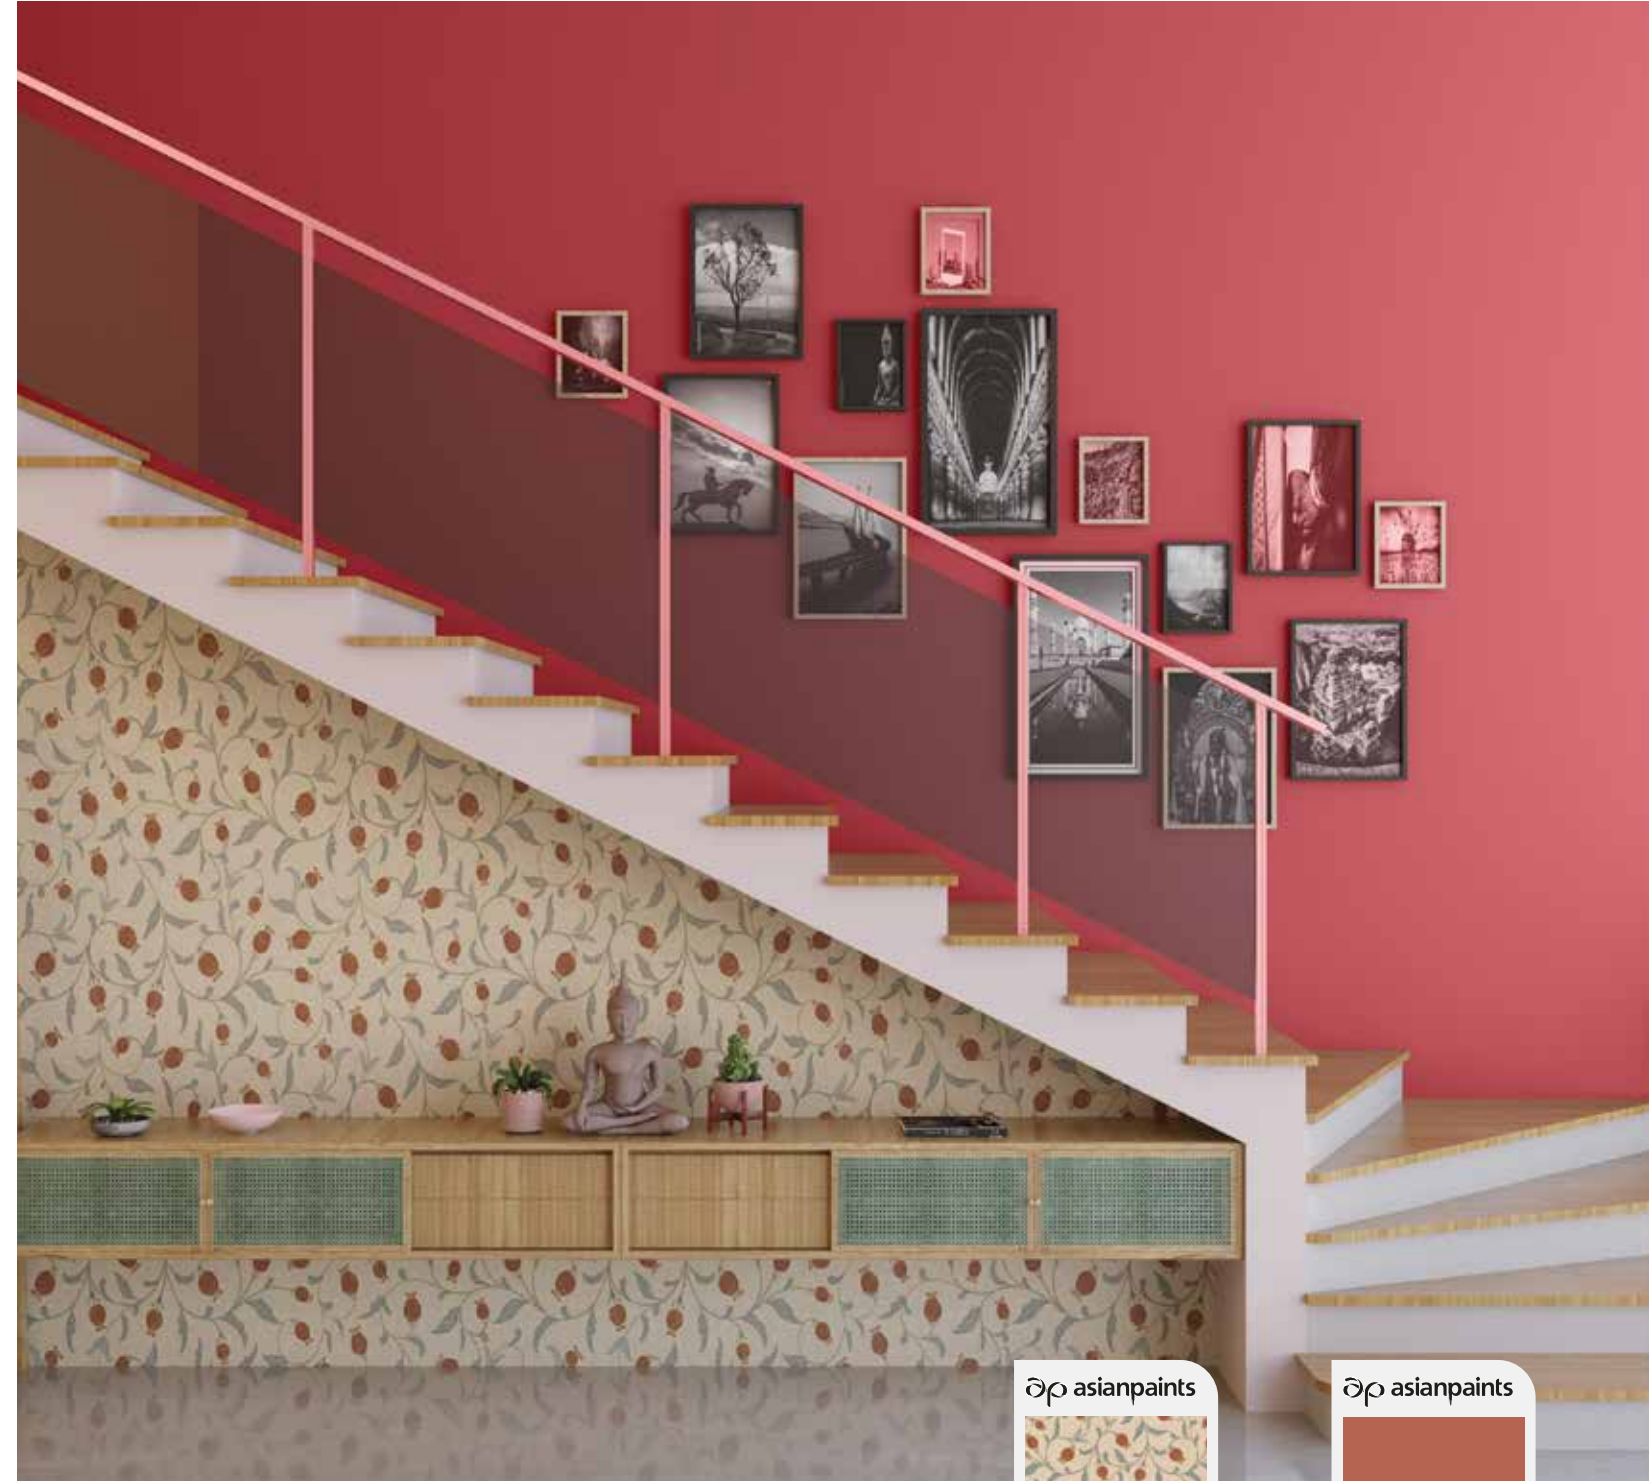

8021
Hot Shot
Wall Colour 2

asianpaints

9676
Night Dive-N
Wall Colour 1

asianpaints

427
Terracotta-N
Wall Colour 2

asianpaints

Nilaya Wallpaper
Forever
White Marble
W151Z754N75

asianpaints