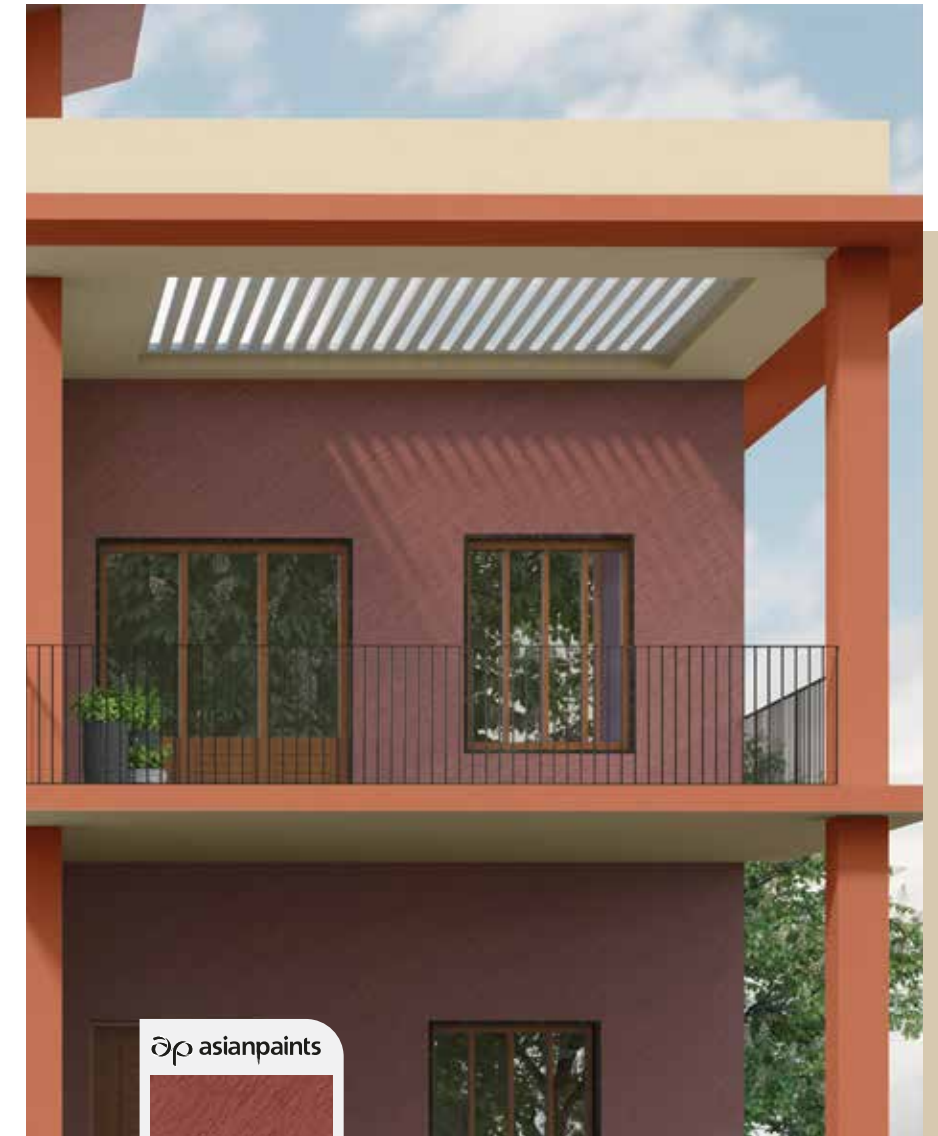

Classic Collection - 9

Modern Collection - 9

7916
Firefly Flicker
Wall Colour 1

9522
River Sand
Wall Colour 2

X196
Gerua-I
Wall Colour 3

Apex Createx
Scratch Finish
Rainfall Pattern

Deep Rosewood-N
9996

The shades shown in the book are indicative only. Please refer to Asian Paints Colour Cosmos for exact shade reference. For texture, please ask to see a physical swatch sample or a texture patch on the wall for a more exact colour reference. Textures may appear different in variable light conditions.