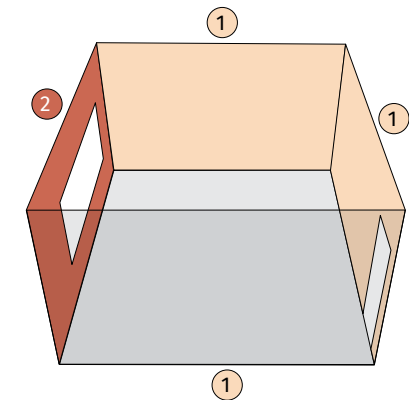

asianpaints

8002
Bashful Beige
Wall Colour 1

asianpaints

X179
Laal-I
Wall Colour 2
Stencil Colour