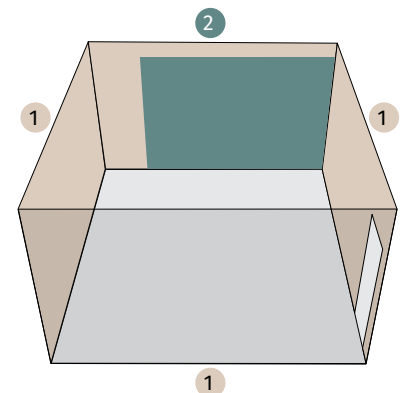

BASE COAT *Royale Play Stucco*
Oyster Grey 8473

TOP COAT *Royale Play Stucco*
Oyster Grey 8473

PATTERNS • MATERIALS • STENCILS

The shades shown in the book are indicative only. Please refer to Asian Paints Colour Cosmos for exact shade reference. For texture, please ask to see a physical swatch sample or a texture patch on the wall for a more exact colour reference. Textures may appear different in variable light conditions – especially metallics.

Alternative Colours