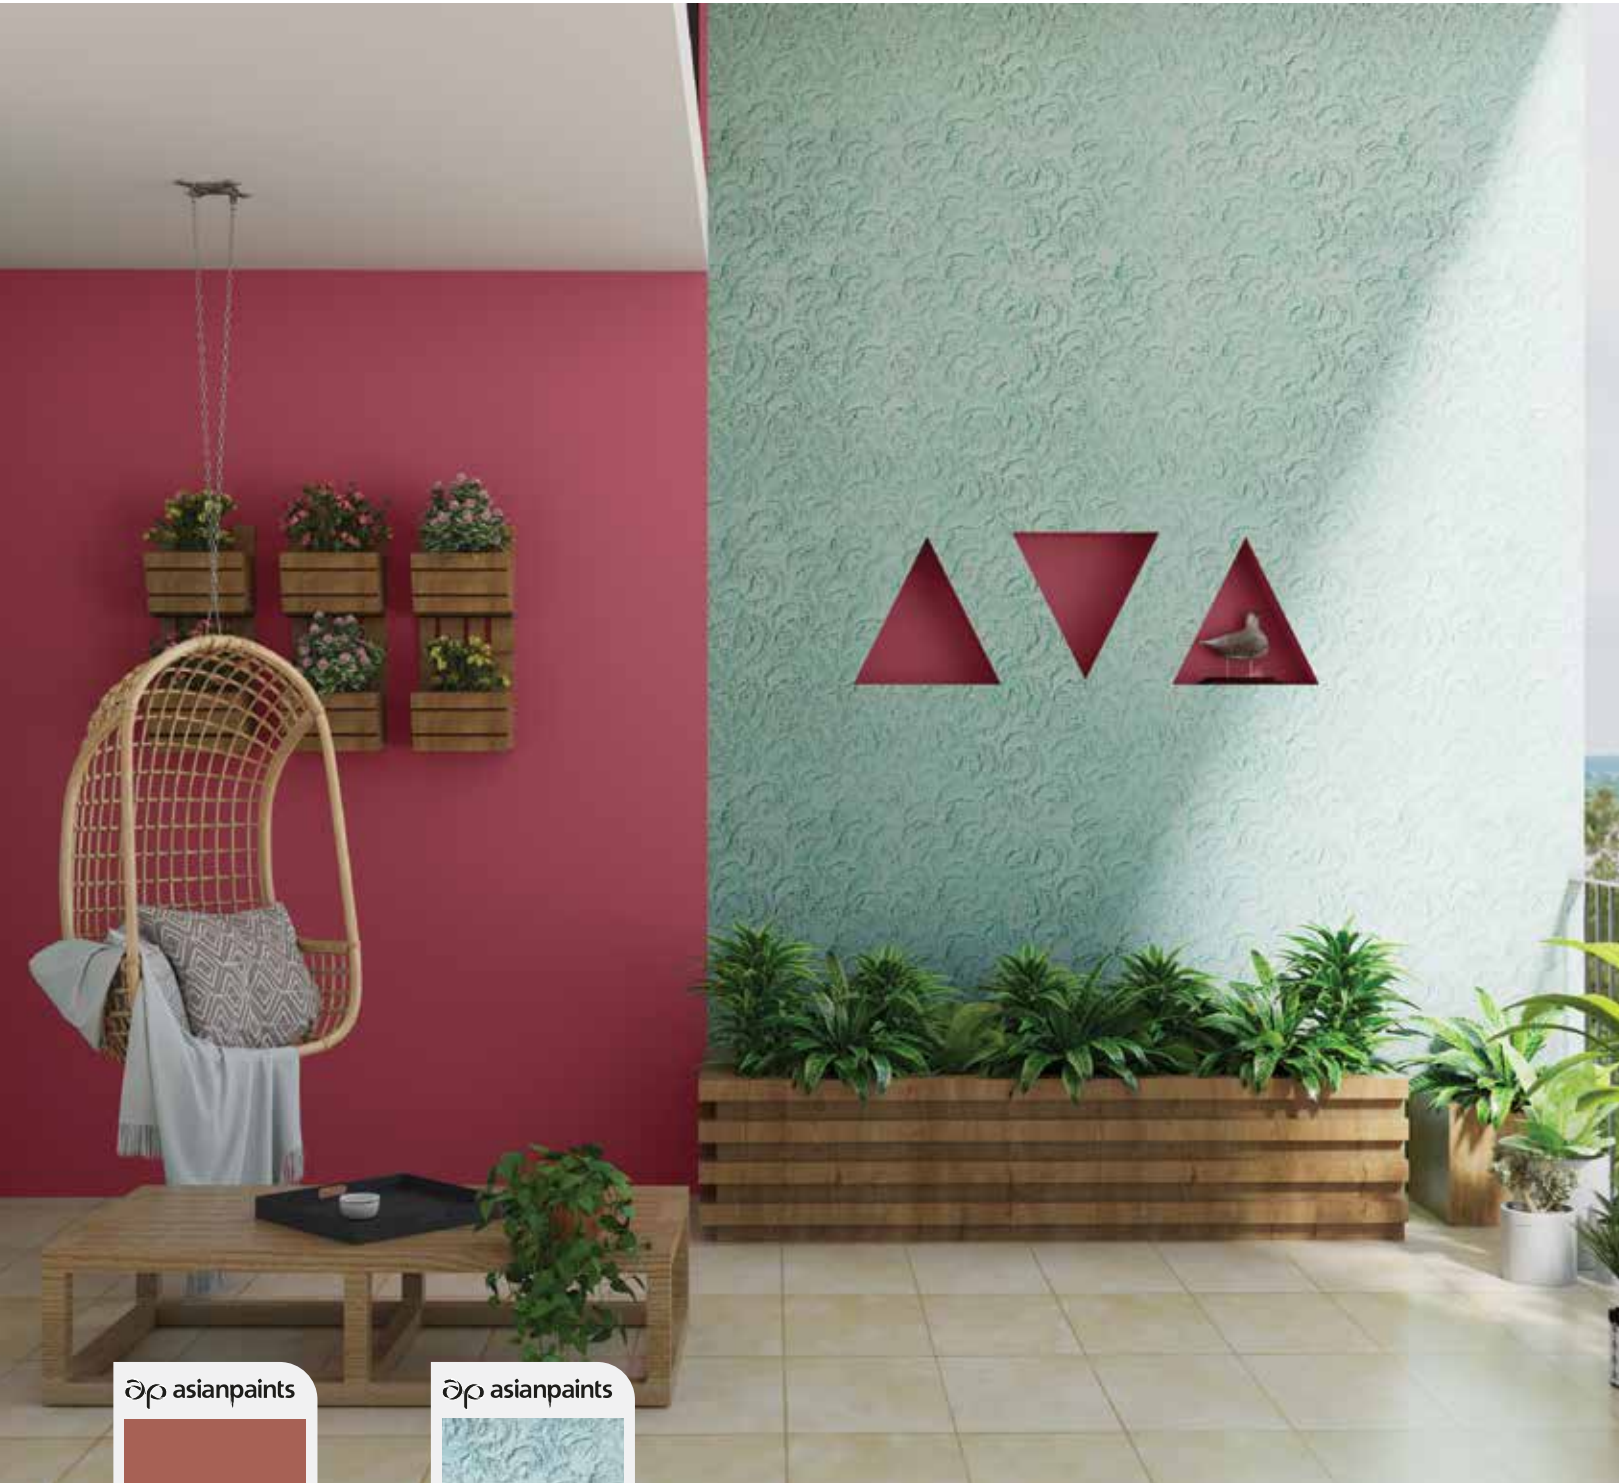

asianpaints

L150
Pressed Linen
Wall Colour 1

PATTERNS + MATERIALS + STENCILS

The shades shown in the book are indicative only. Please refer to Asian Paints Colour Cosmos for exact shade reference. For texture, please ask to see a physical swatch sample or a texture patch on the wall for a more exact colour reference. Textures may appear different in variable light conditions – especially metallics.