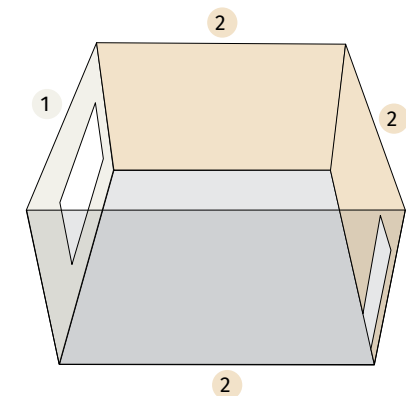

**Royale Play Wall
Fashion Stencil**
Ganapati - 1032Z183122
Size: (W) 1 ft x (H) 1 ft

PATTERNS • MATERIALS • STENCILS

asianpaints