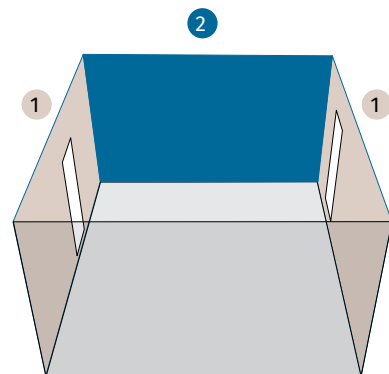

Alternative Colours

asianpaints

9364
Spring Sunshine
Wall Colour 1

asianpaints

9858
Mossy Ground-N
Wall Colour 2

asianpaints

8747
Maple Syrup
Wall Colour 1

asianpaints

X195
Jodhpur Walls-I
Wall Colour 2

asianpaints

Royale Play
Hoysala Architecture

asianpaints

7854
Sea Kelp
Wall Colour 1

BASE COAT *Royale Luxury Emulsion*
Prairie Island 8631
TOP COAT *Royale Play*
Purple Prose X136

PATTERNS • MATERIALS • STENCILS

The shades shown in the book are indicative only. Please refer to Asian Paints Colour Cosmos for exact shade reference. For texture, please ask to see a physical swatch sample or a texture patch on the wall for a more exact colour reference. Textures may appear different in variable light conditions – especially metallics.