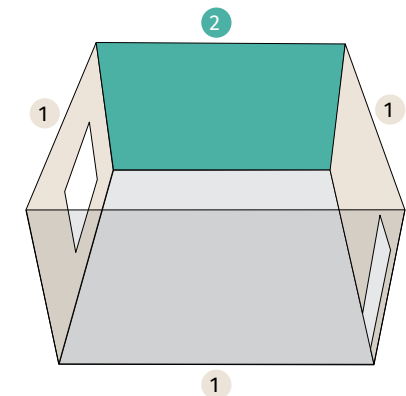

The shades shown in the book are indicative only. Please refer to Asian Paints Colour Cosmos for exact shade reference. For texture, please ask to see a physical swatch sample or a texture patch on the wall for a more exact colour reference. Textures may appear different in variable light conditions – especially metallics.