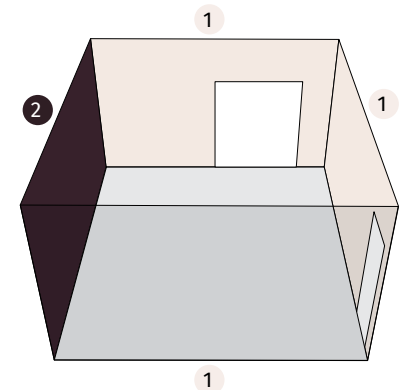

The shades shown in the book are indicative only. Please refer to Asian Paints Colour Cosmos for exact shade reference. For texture, please ask to see a physical swatch sample or a texture patch on the wall for a more exact colour reference. Textures may appear different in variable light conditions – especially metallics.