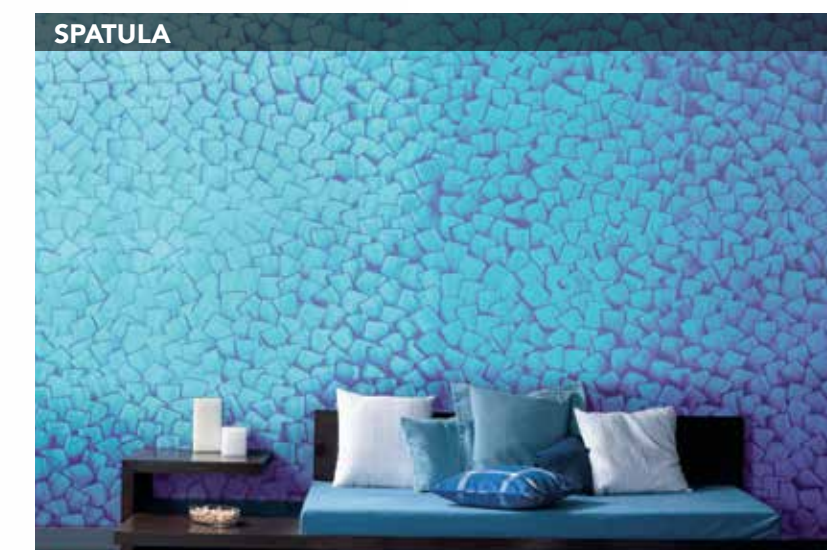

SPATULA
Base Coat: Teal Blast-7503 | Top Coat: Night Edition-7429