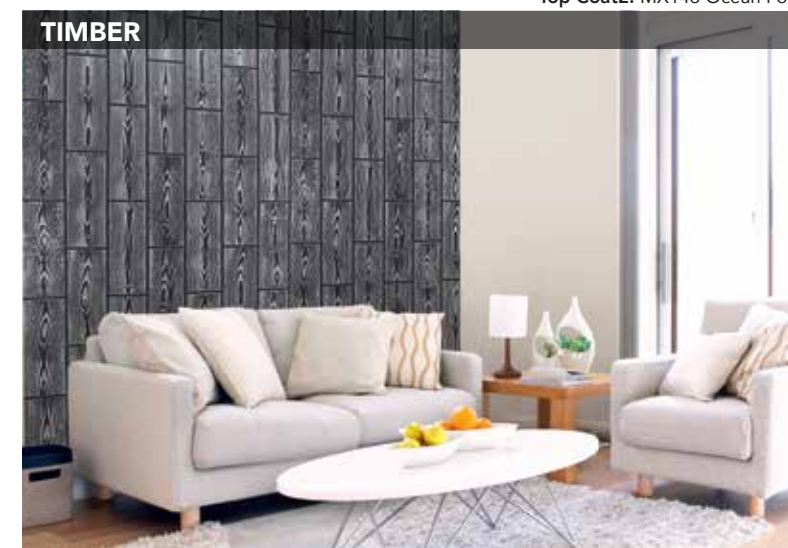

Base Coat: Tar Road- 8245 | Top Coat: White Metallics- 0908