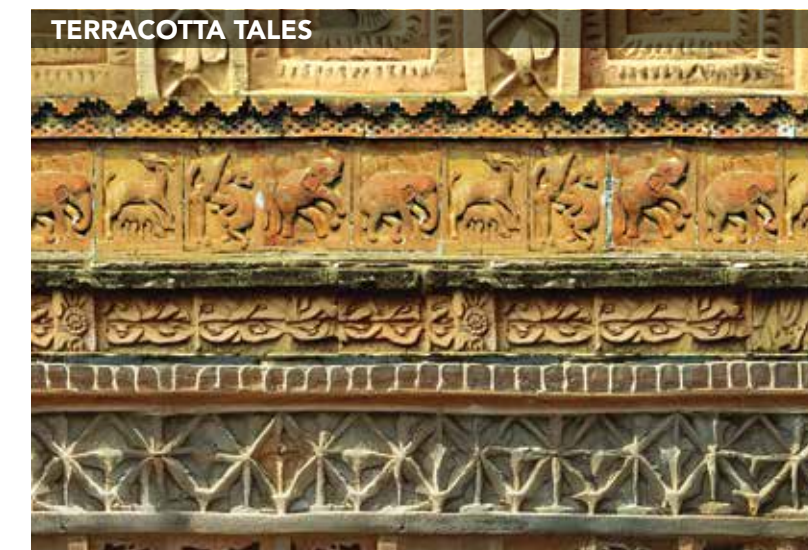

Royale Play Retro Fusion

Unleash Your Imagination

Welcome to **Royale Play Retro Fusion**, a captivating range of textures and designs for your wall that seamlessly blend the essence of vintage charm with contemporary flair. From the majestic opulence of Mughal Architecture to the rugged grandeur of Medieval fortresses, Royale Play Retro Fusion offers a boundless spectrum of inspiration.