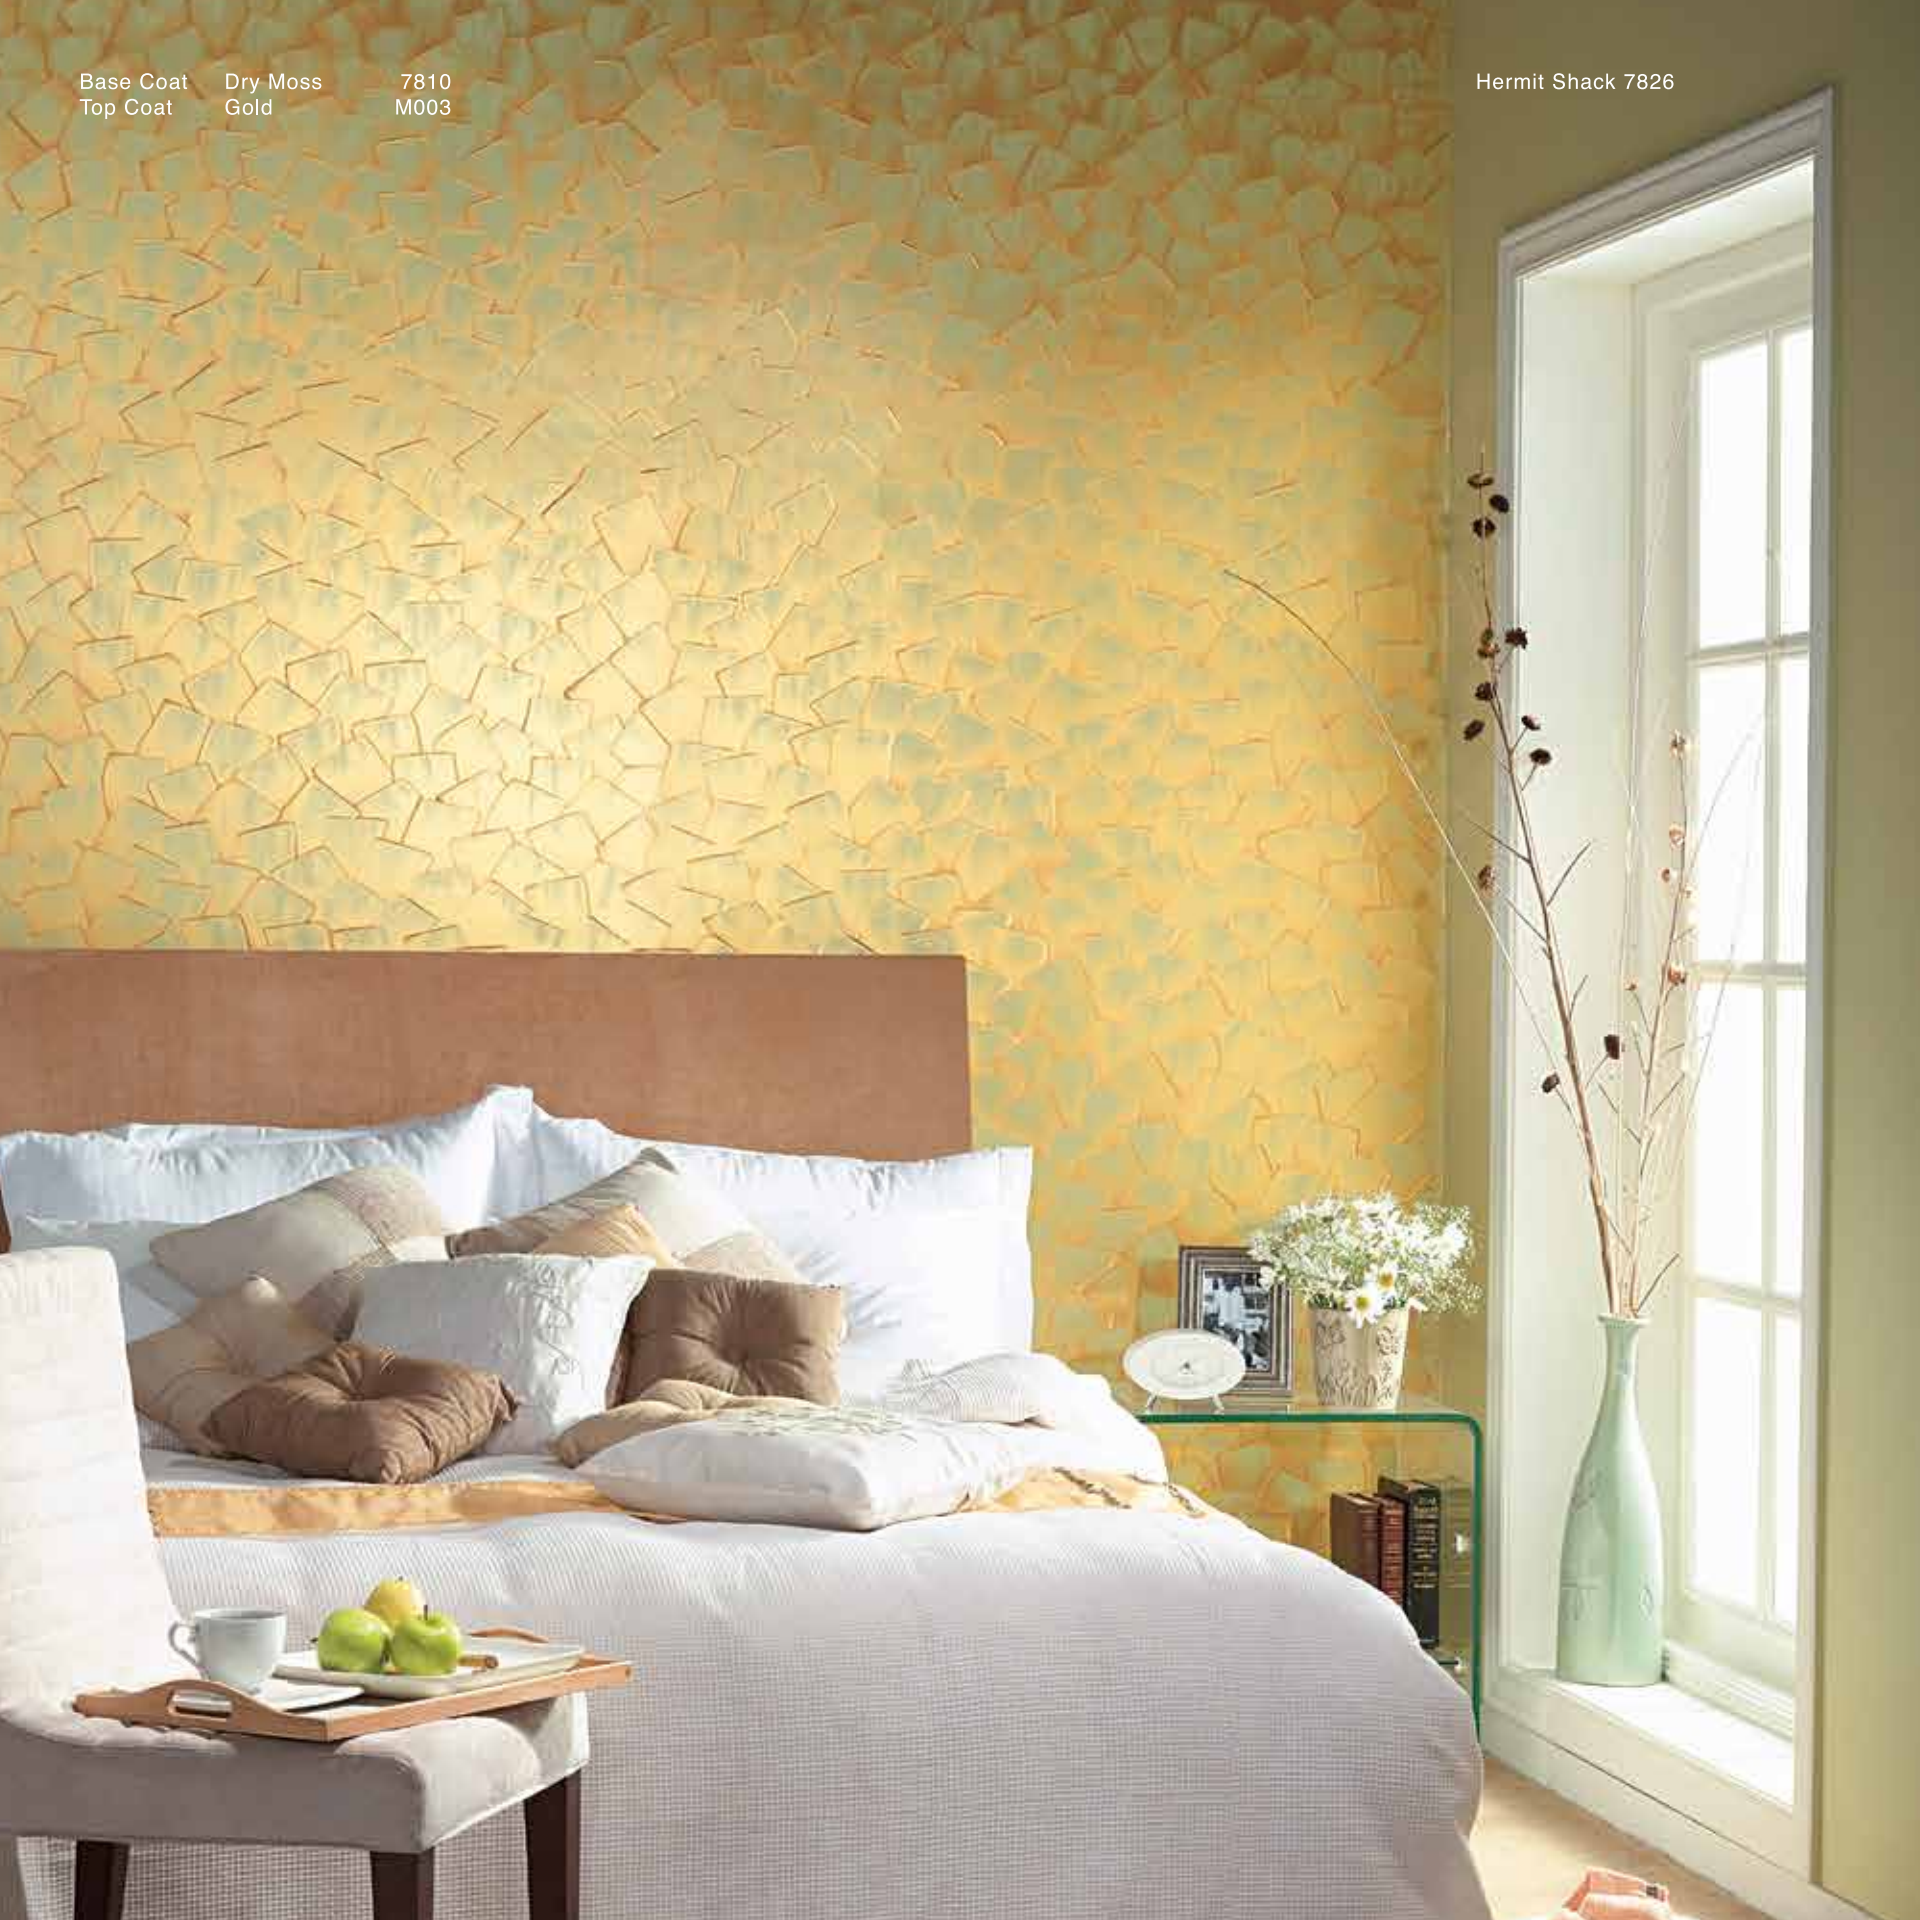

Base Coat Dry Moss 7810
Top Coat Gold M003

Hermit Shack 7826

A dramatic effect that creates classical surroundings, it transforms a plain wall into having the appearance of a rough, ancient sandstone wall.

SPATULA METALLICS