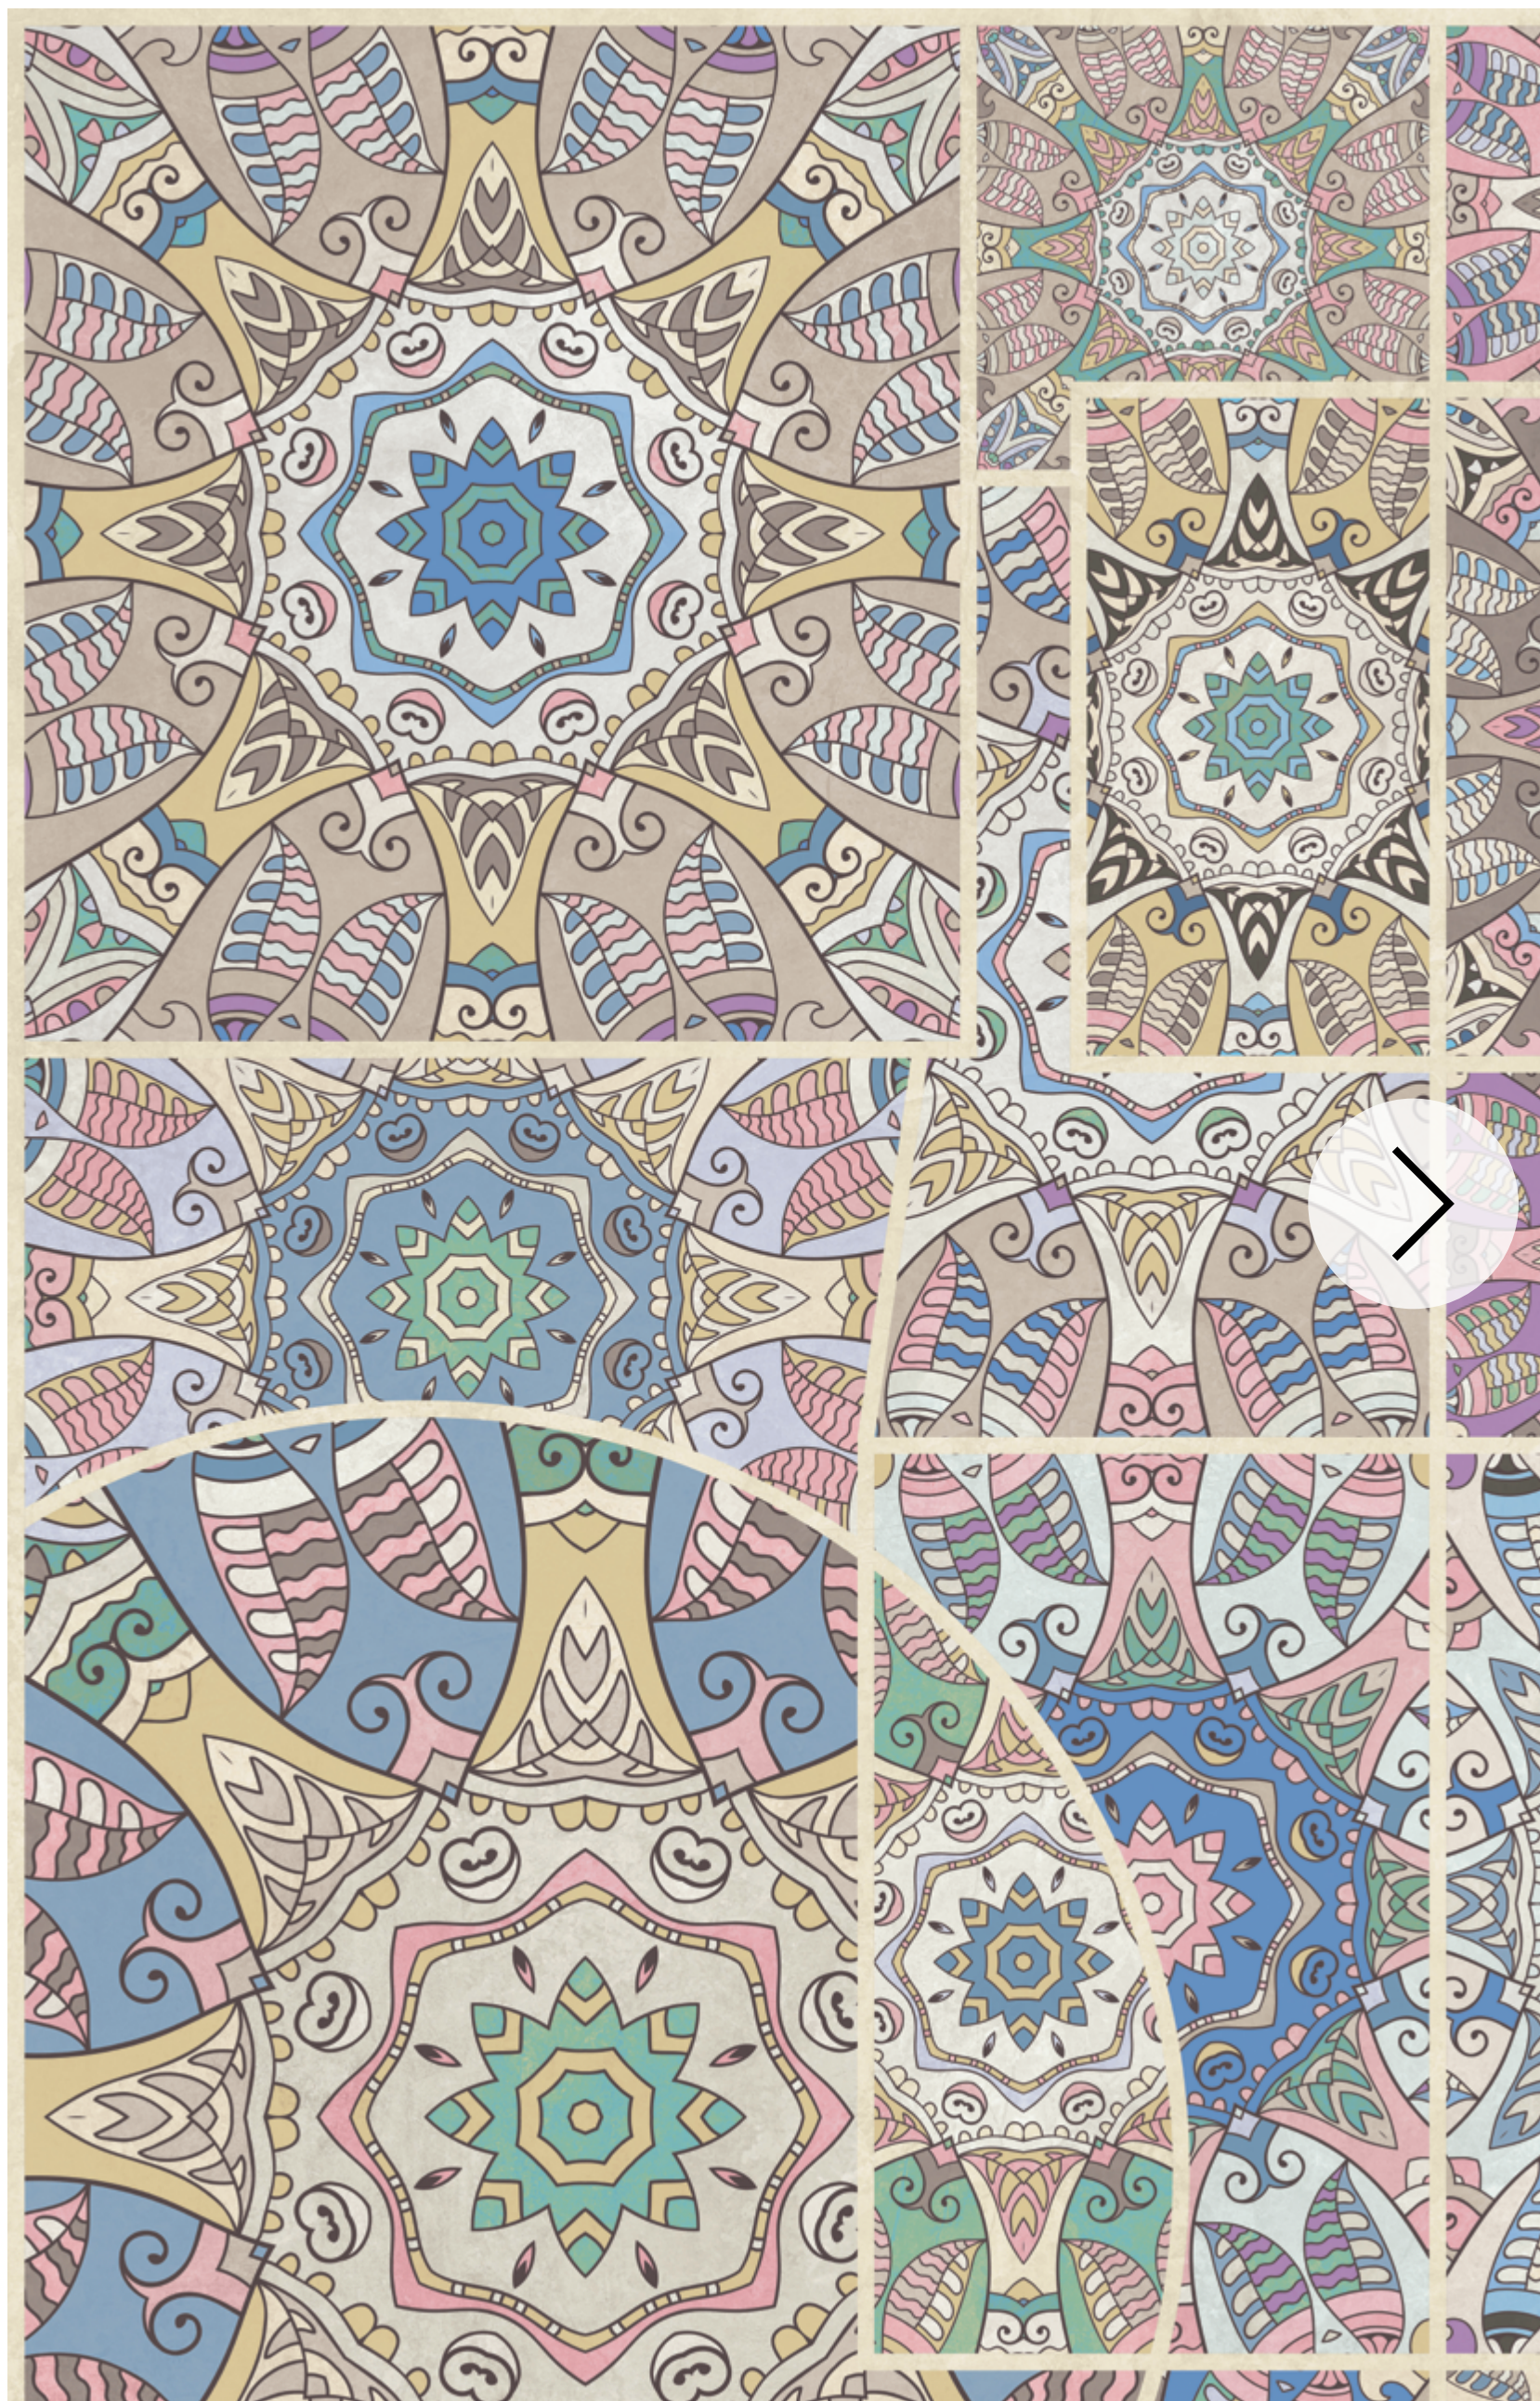

Pattern: **Tangier**

SKU code: **PW01F008075**

Colourway: **Blue Morning**

Repeat size: **1m x 2m**

Roll size: **1m x 10m**