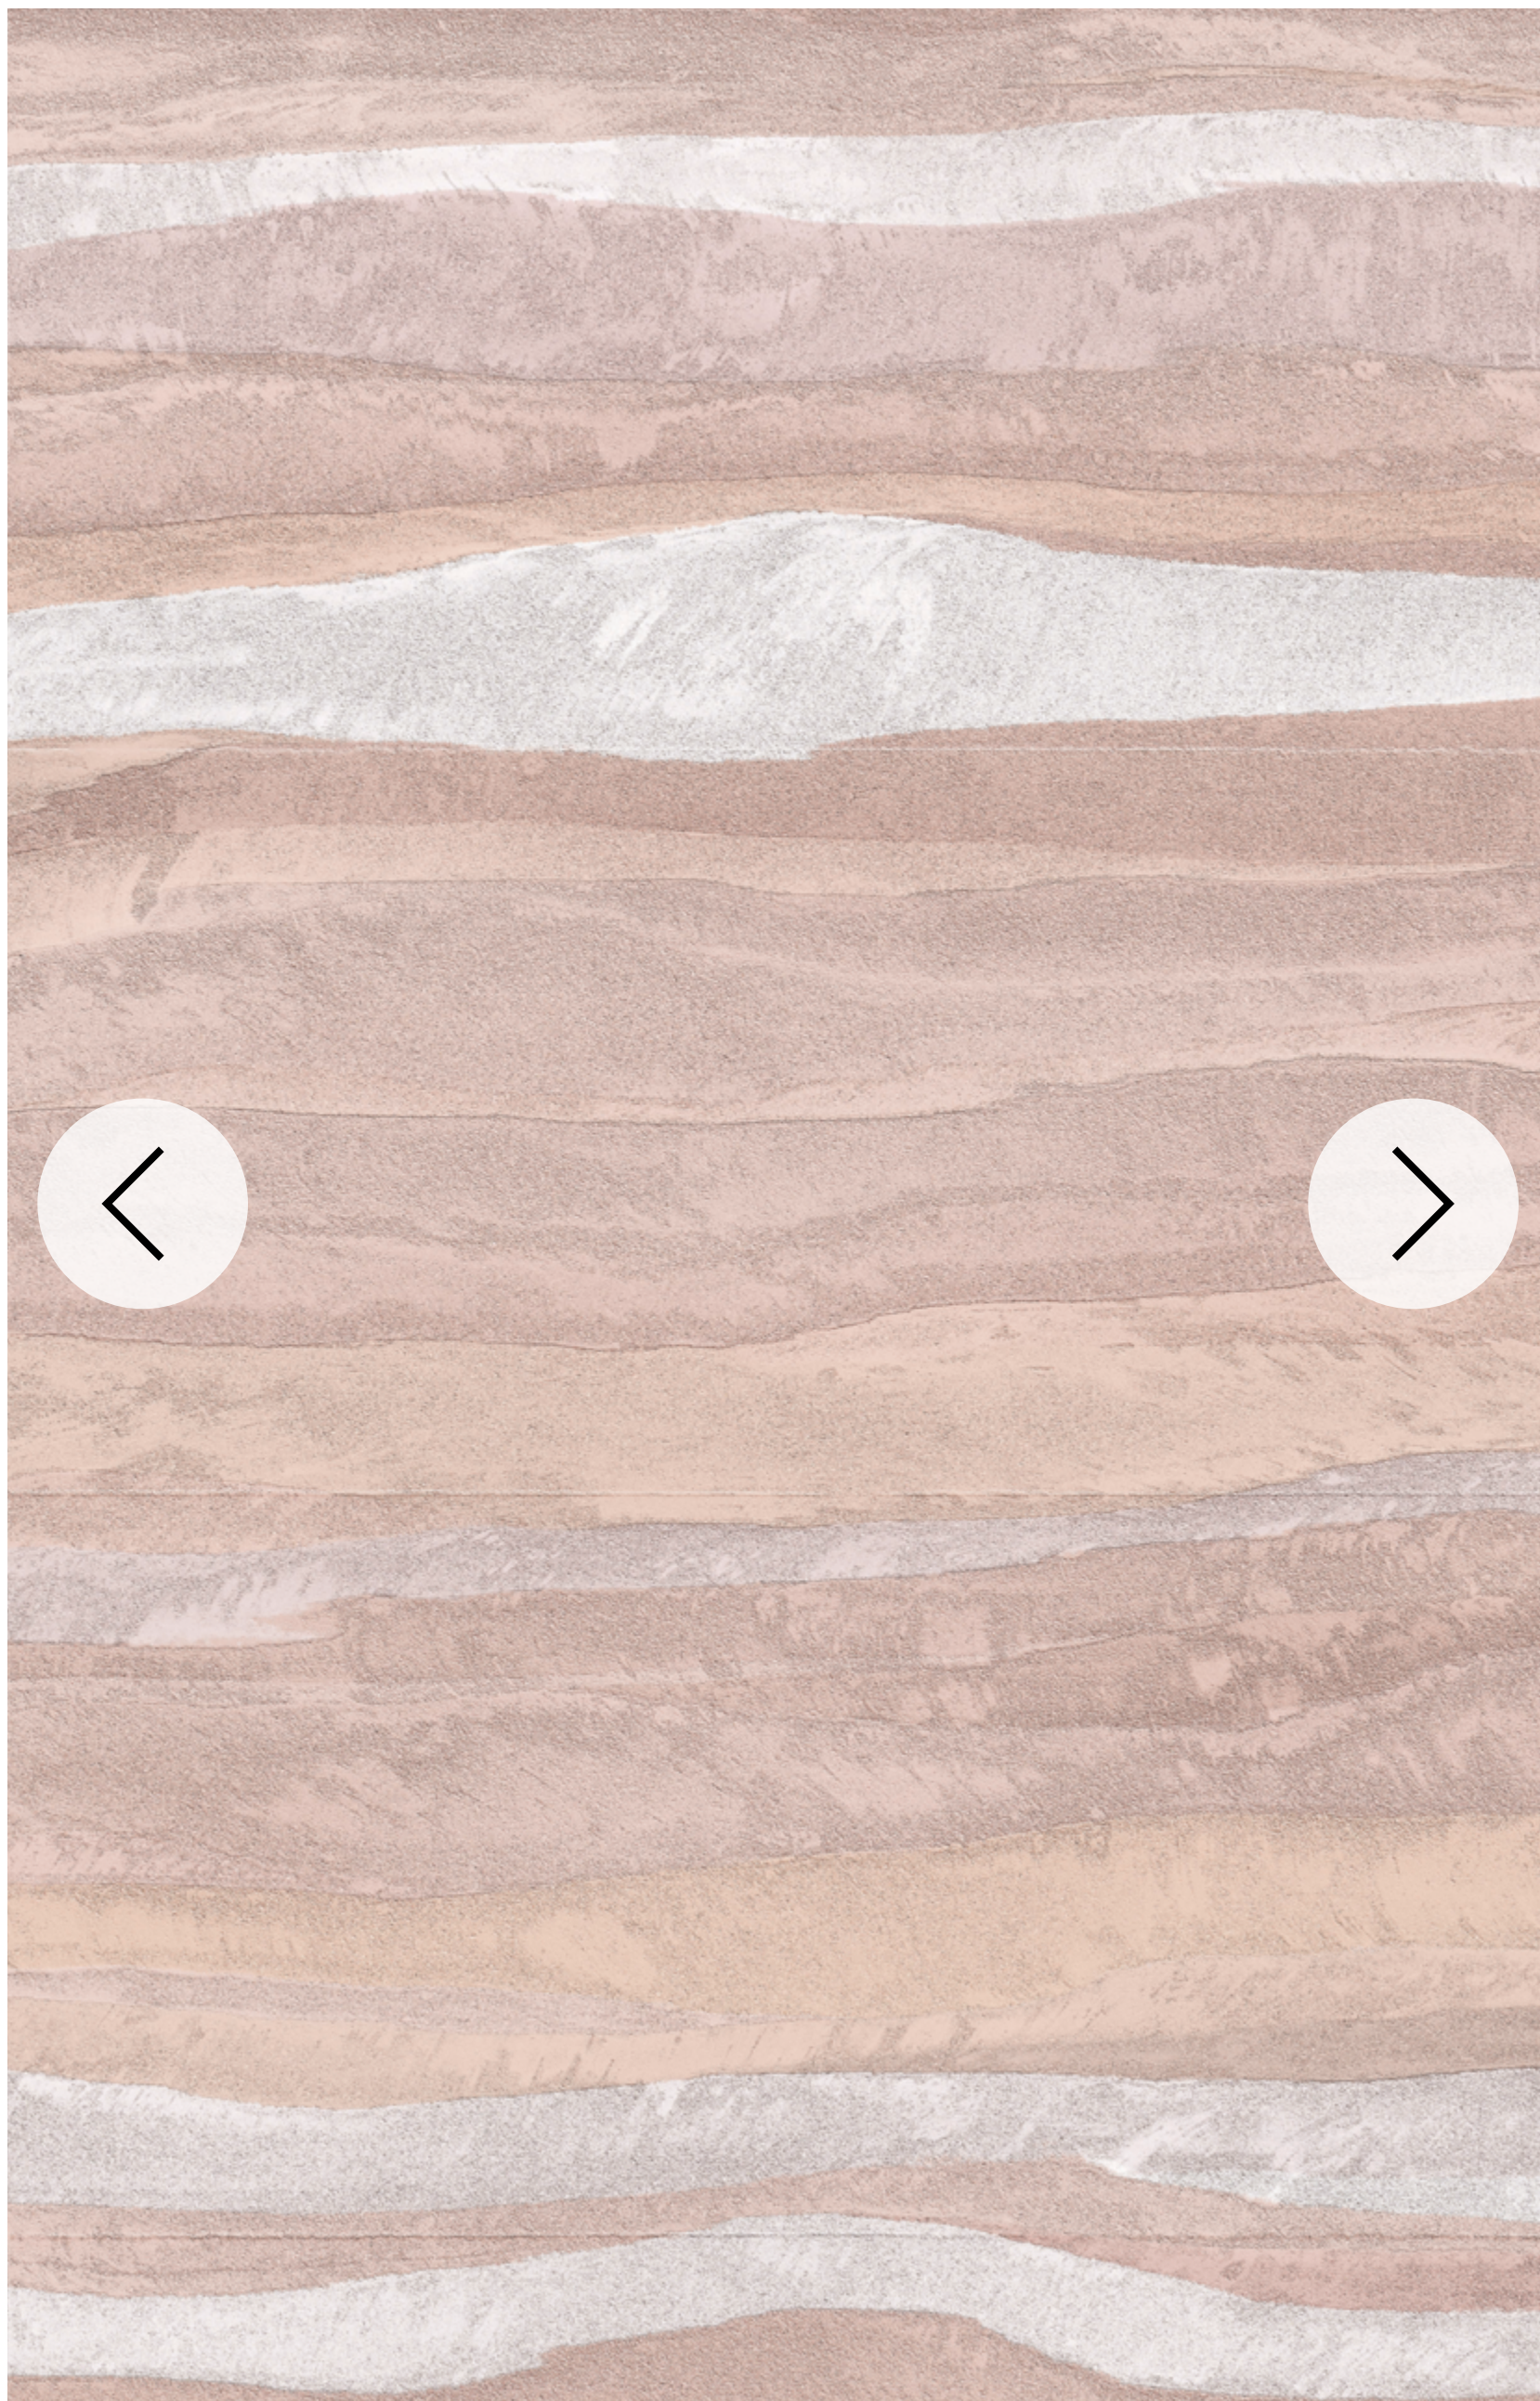

Colourway: **Olive Quarry**

Repeat size: **1m x 2m**

Roll size: **1m x 10m**

Pattern: **Geo Craft**

SKU code: **PW01F012075**

Colourway: **Blue Whisper**

Repeat size: **1m x 2m**

Roll size: **1m x 10m**