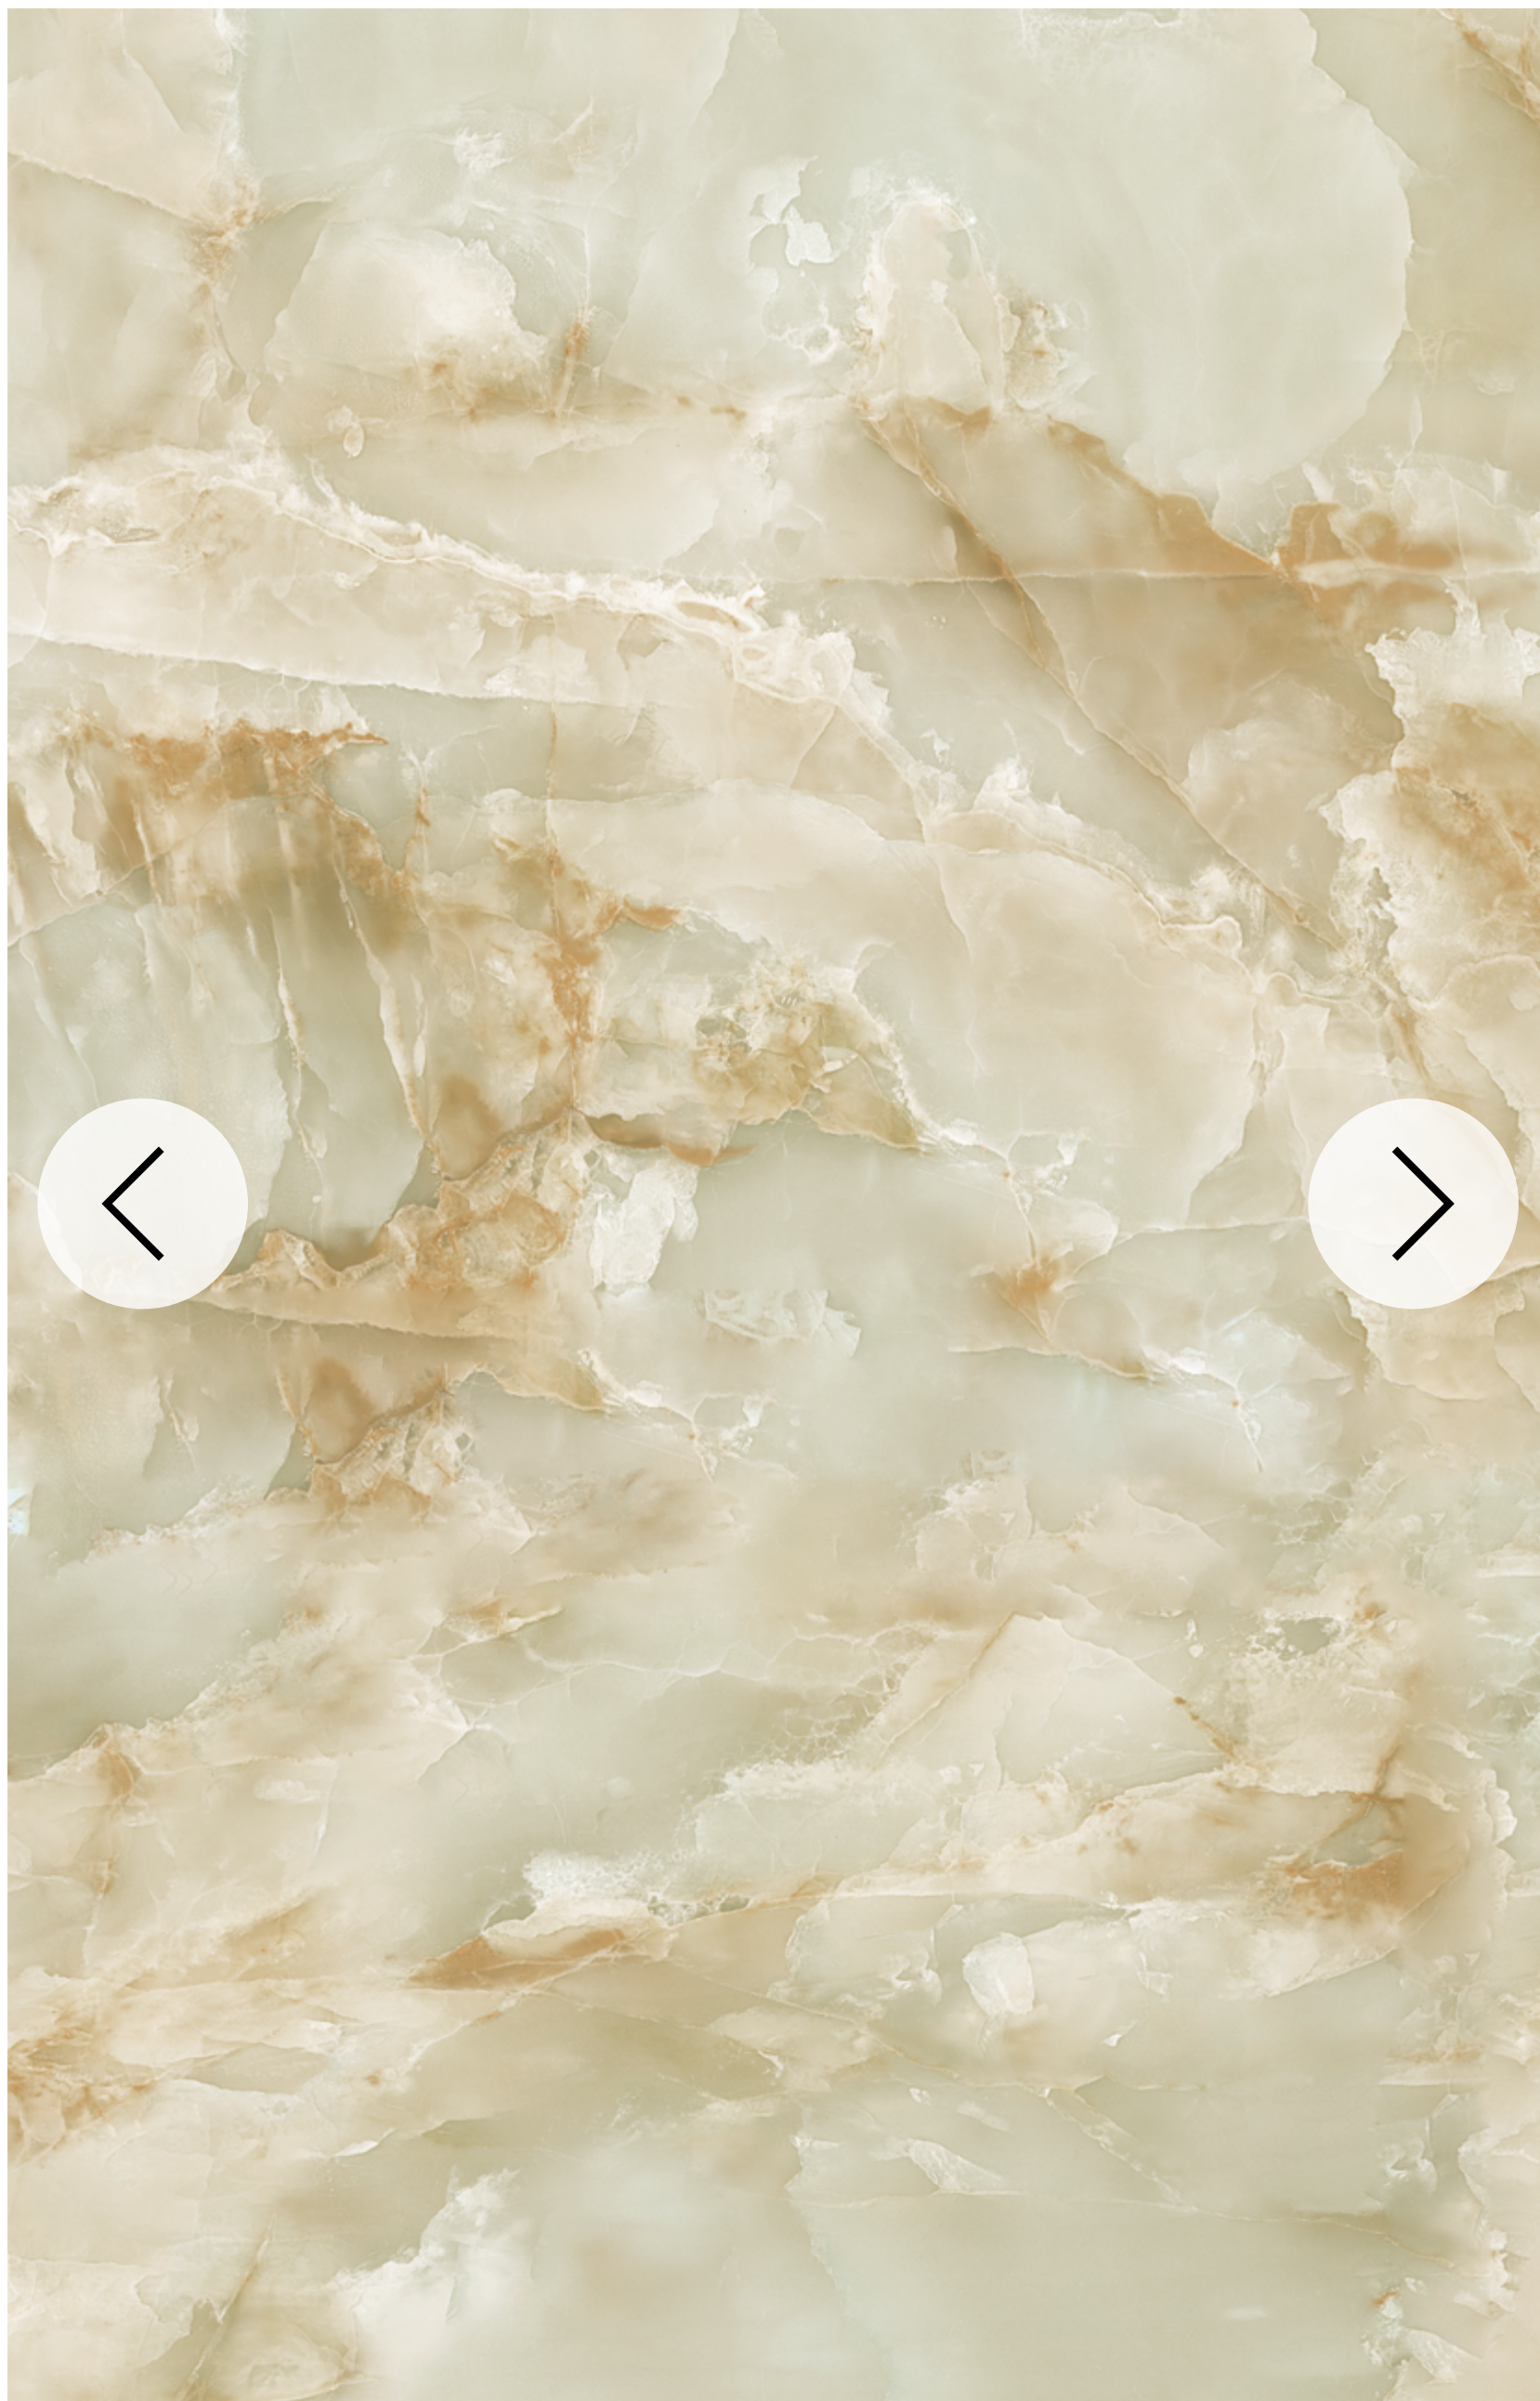

Pattern: **Onyx Treasure**

SKU code: **PW01F004075**

Colourway: **Jade Sea**

Repeat size: **3.33m x 3m**
Roll size: **1m x 9.525m**