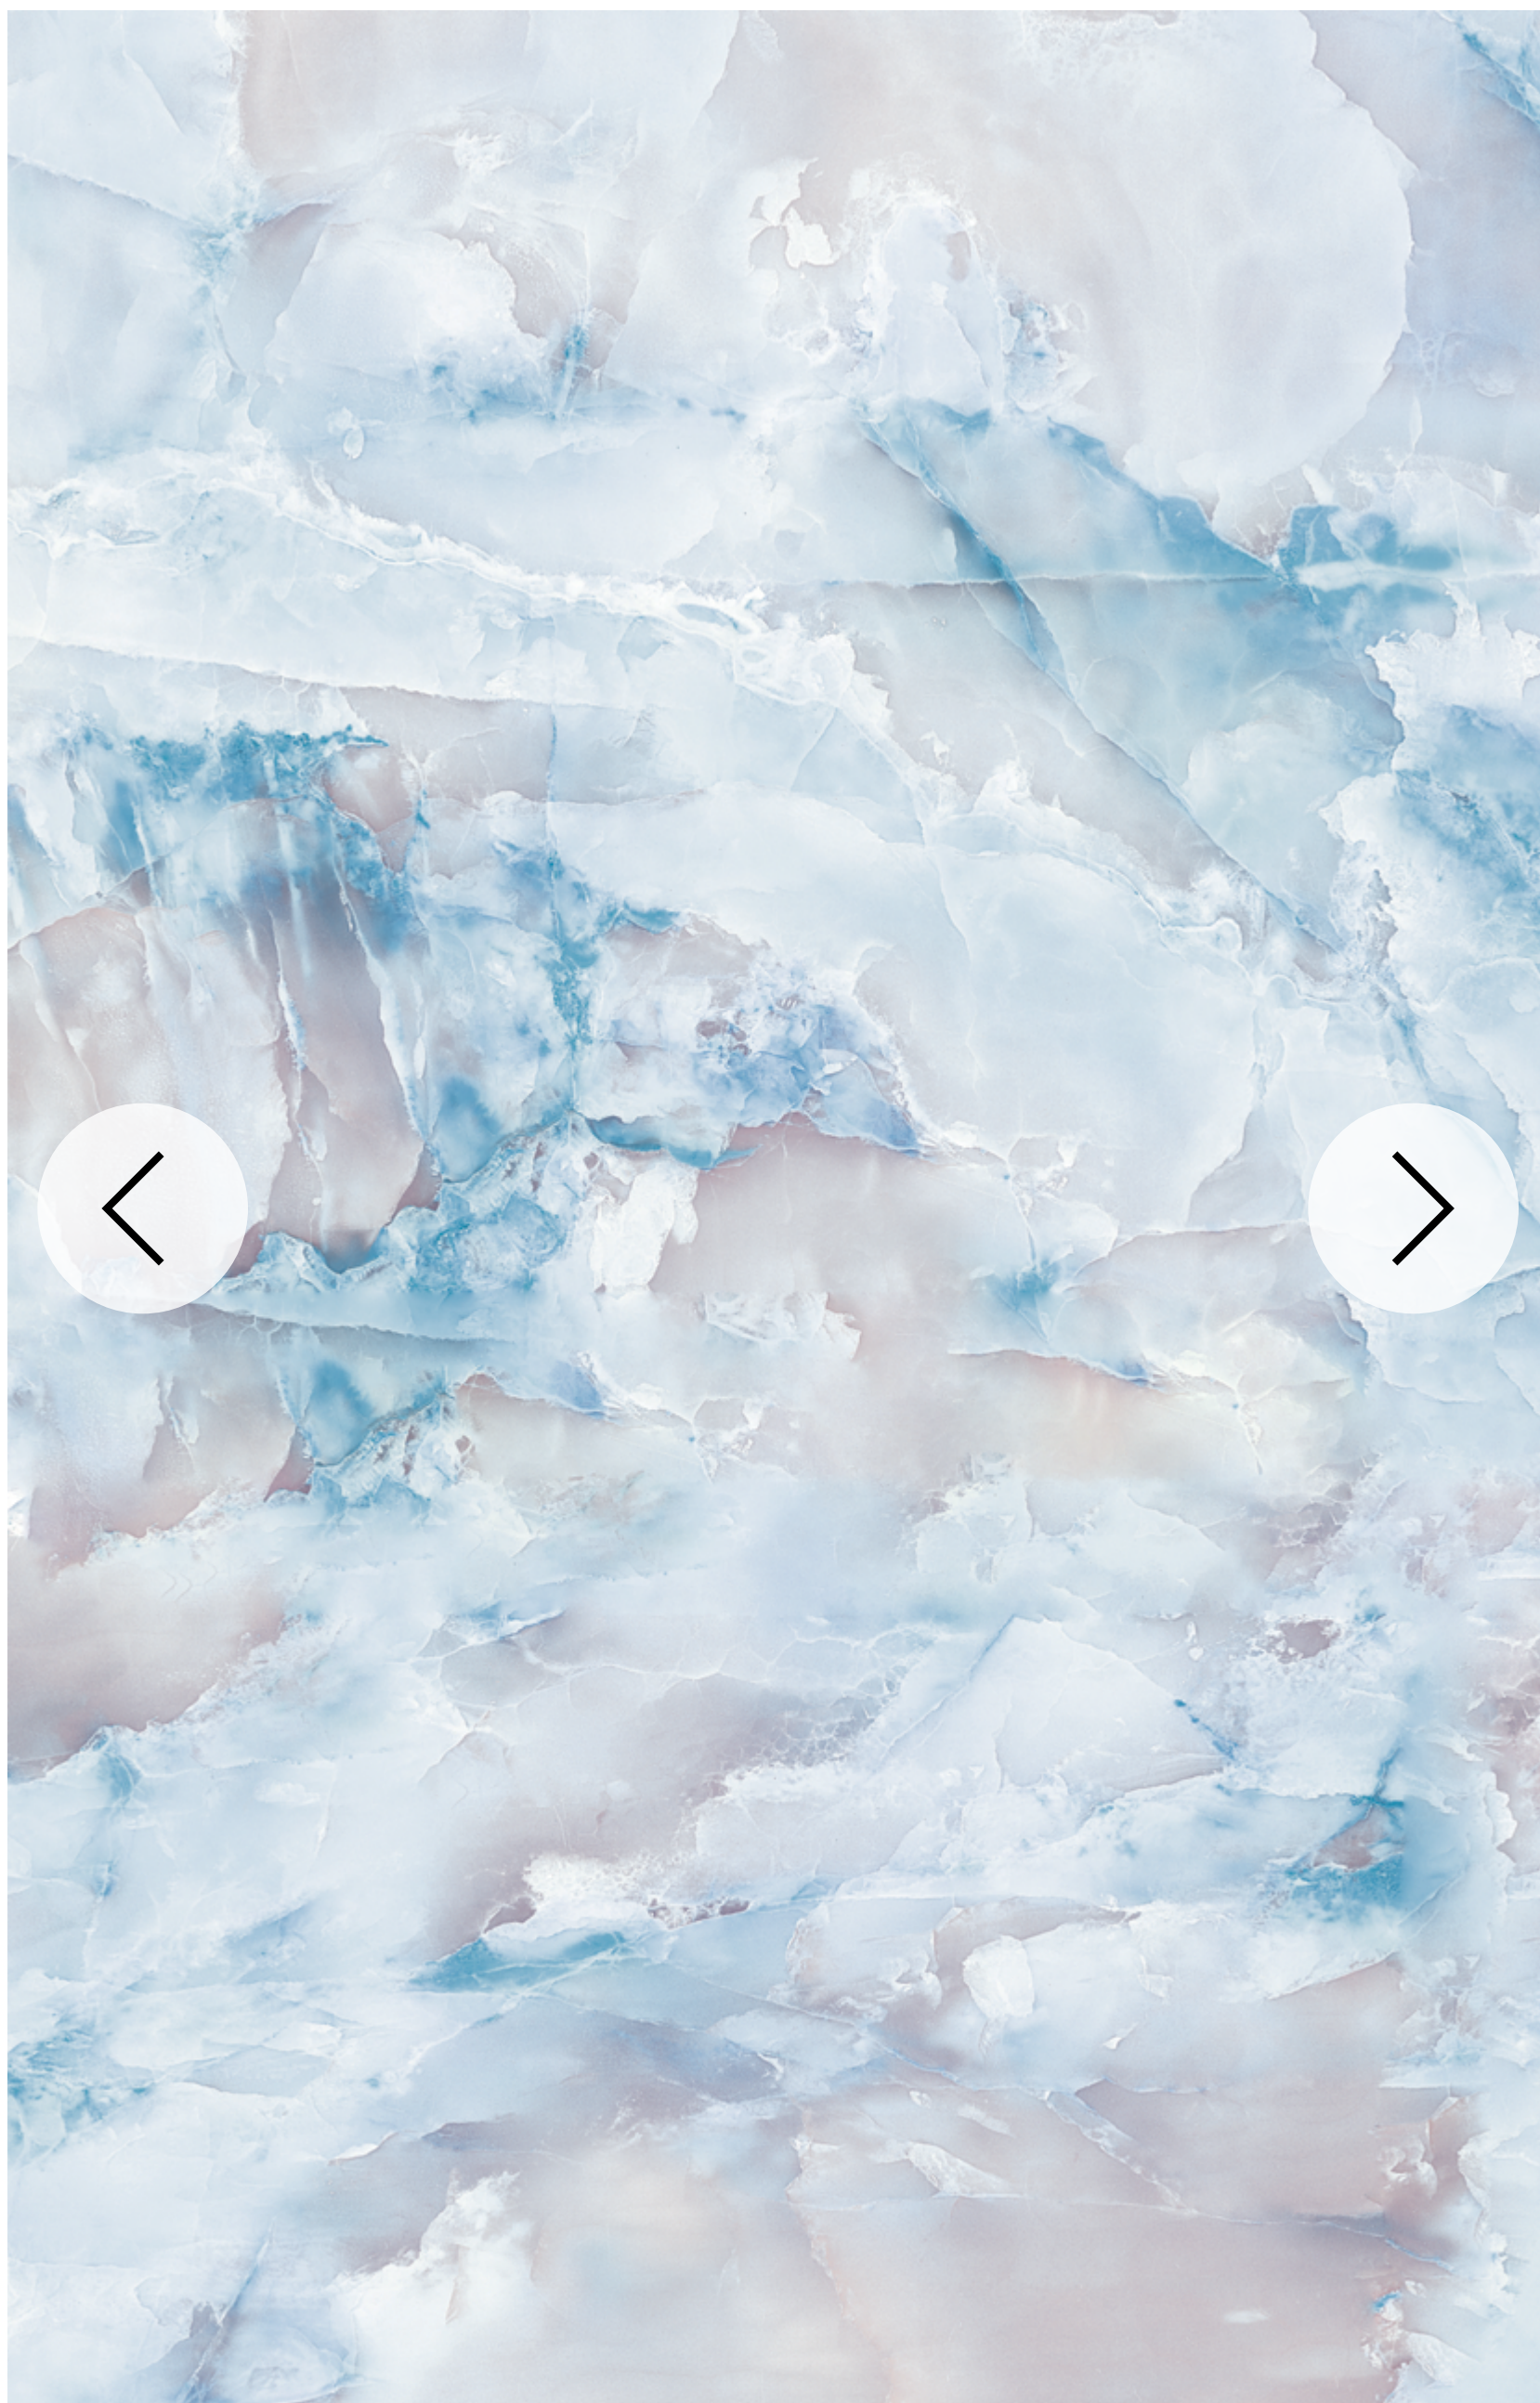

Repeat size: **3.33m x 3m**
Roll size: **1m x 9.525m**

Pattern: **Onyx Treasure**

SKU code: **PW01F004075**

Colourway: **Jade Sea**

Repeat size: **3.33m x 3m**
Roll size: **1m x 9.525m**

Pattern: **Onyx Treasure**