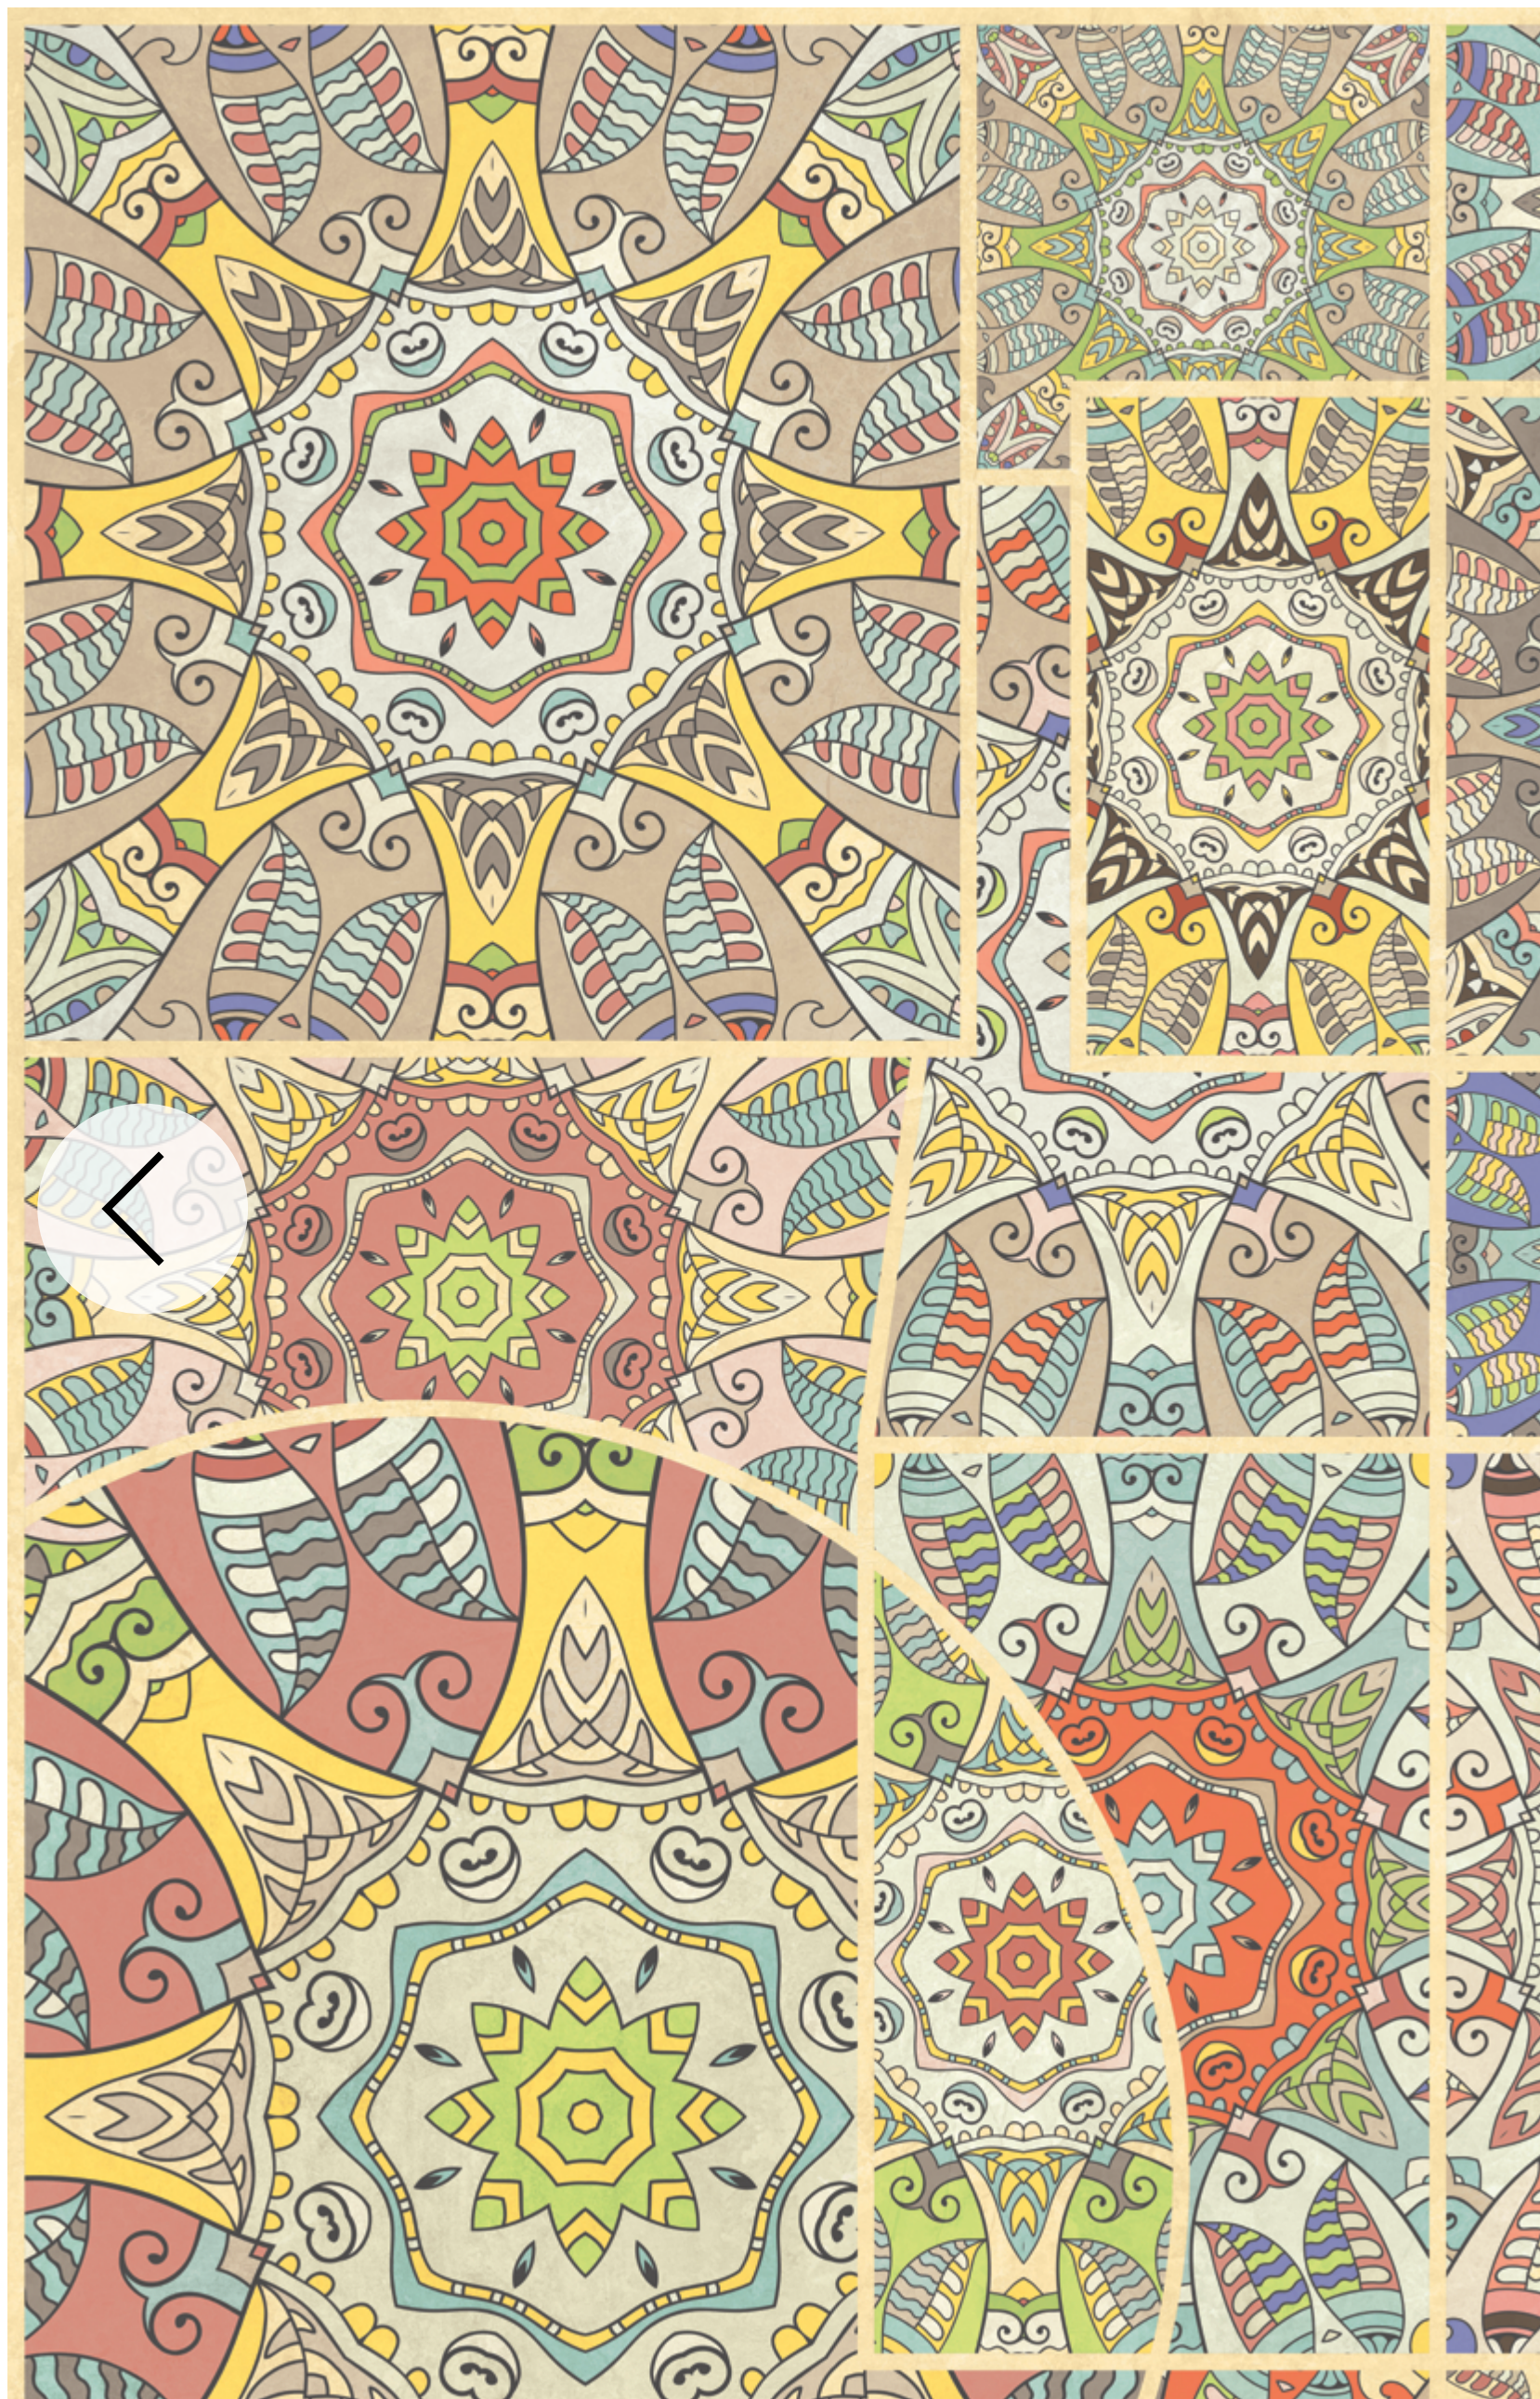

SKU code: **PW01F008075**

Colourway: **Blue Morning**

Repeat size: **1m x 2m**

Roll size: **1m x 10m**

Pattern: **Tangier**

Colourway: **Red City**

SKU code: **PW01F009075**

Repeat size: **1m x 2m**

Roll size: **1m x 10m**

Pattern: **Tangier**

SKU code: **PW01F010075**

Colourway: **Casablanca
Green**

Repeat size: **1m x 2m**
Roll size: **1m x 10m**

Pattern: **Hushed Hues**

SKU code: **PW01F030075**

Colourway: **Crimson Reverie**