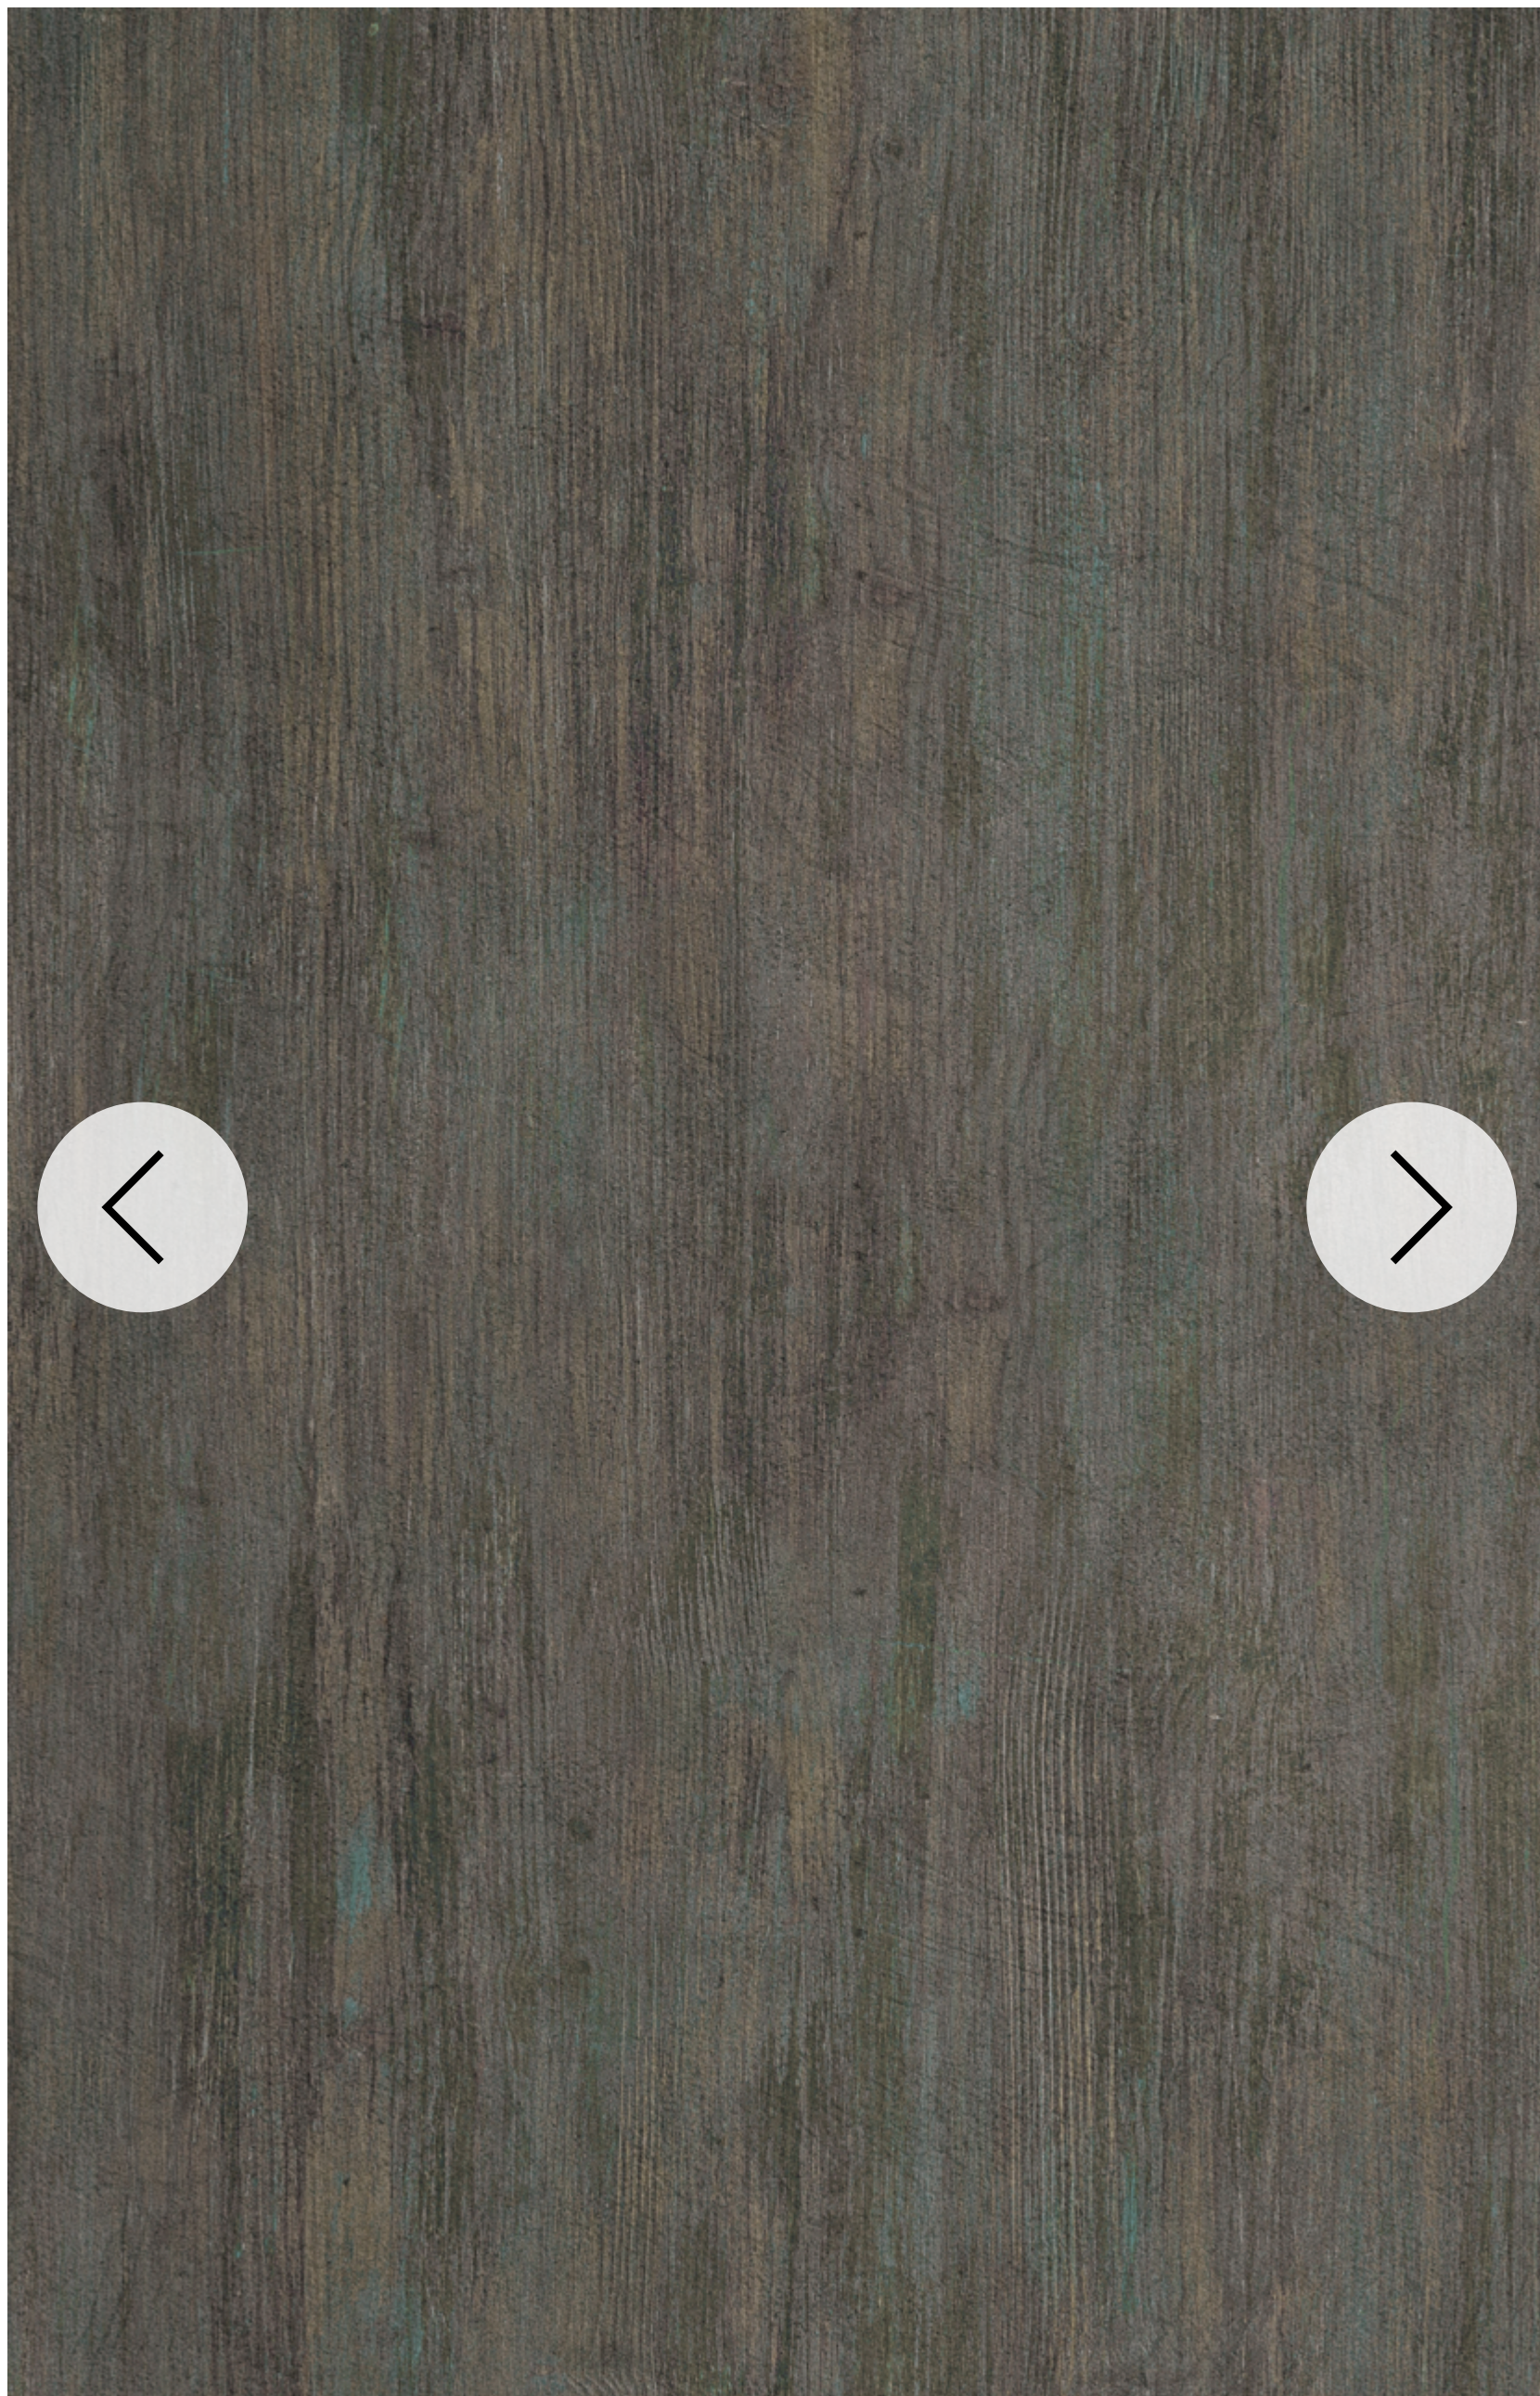

Pattern: **Fine Finish**

SKU code: **PW01F026075**

Colourway: **Bluewood**

Repeat size: **1m x 2m**

Roll size: **1m x 10m**