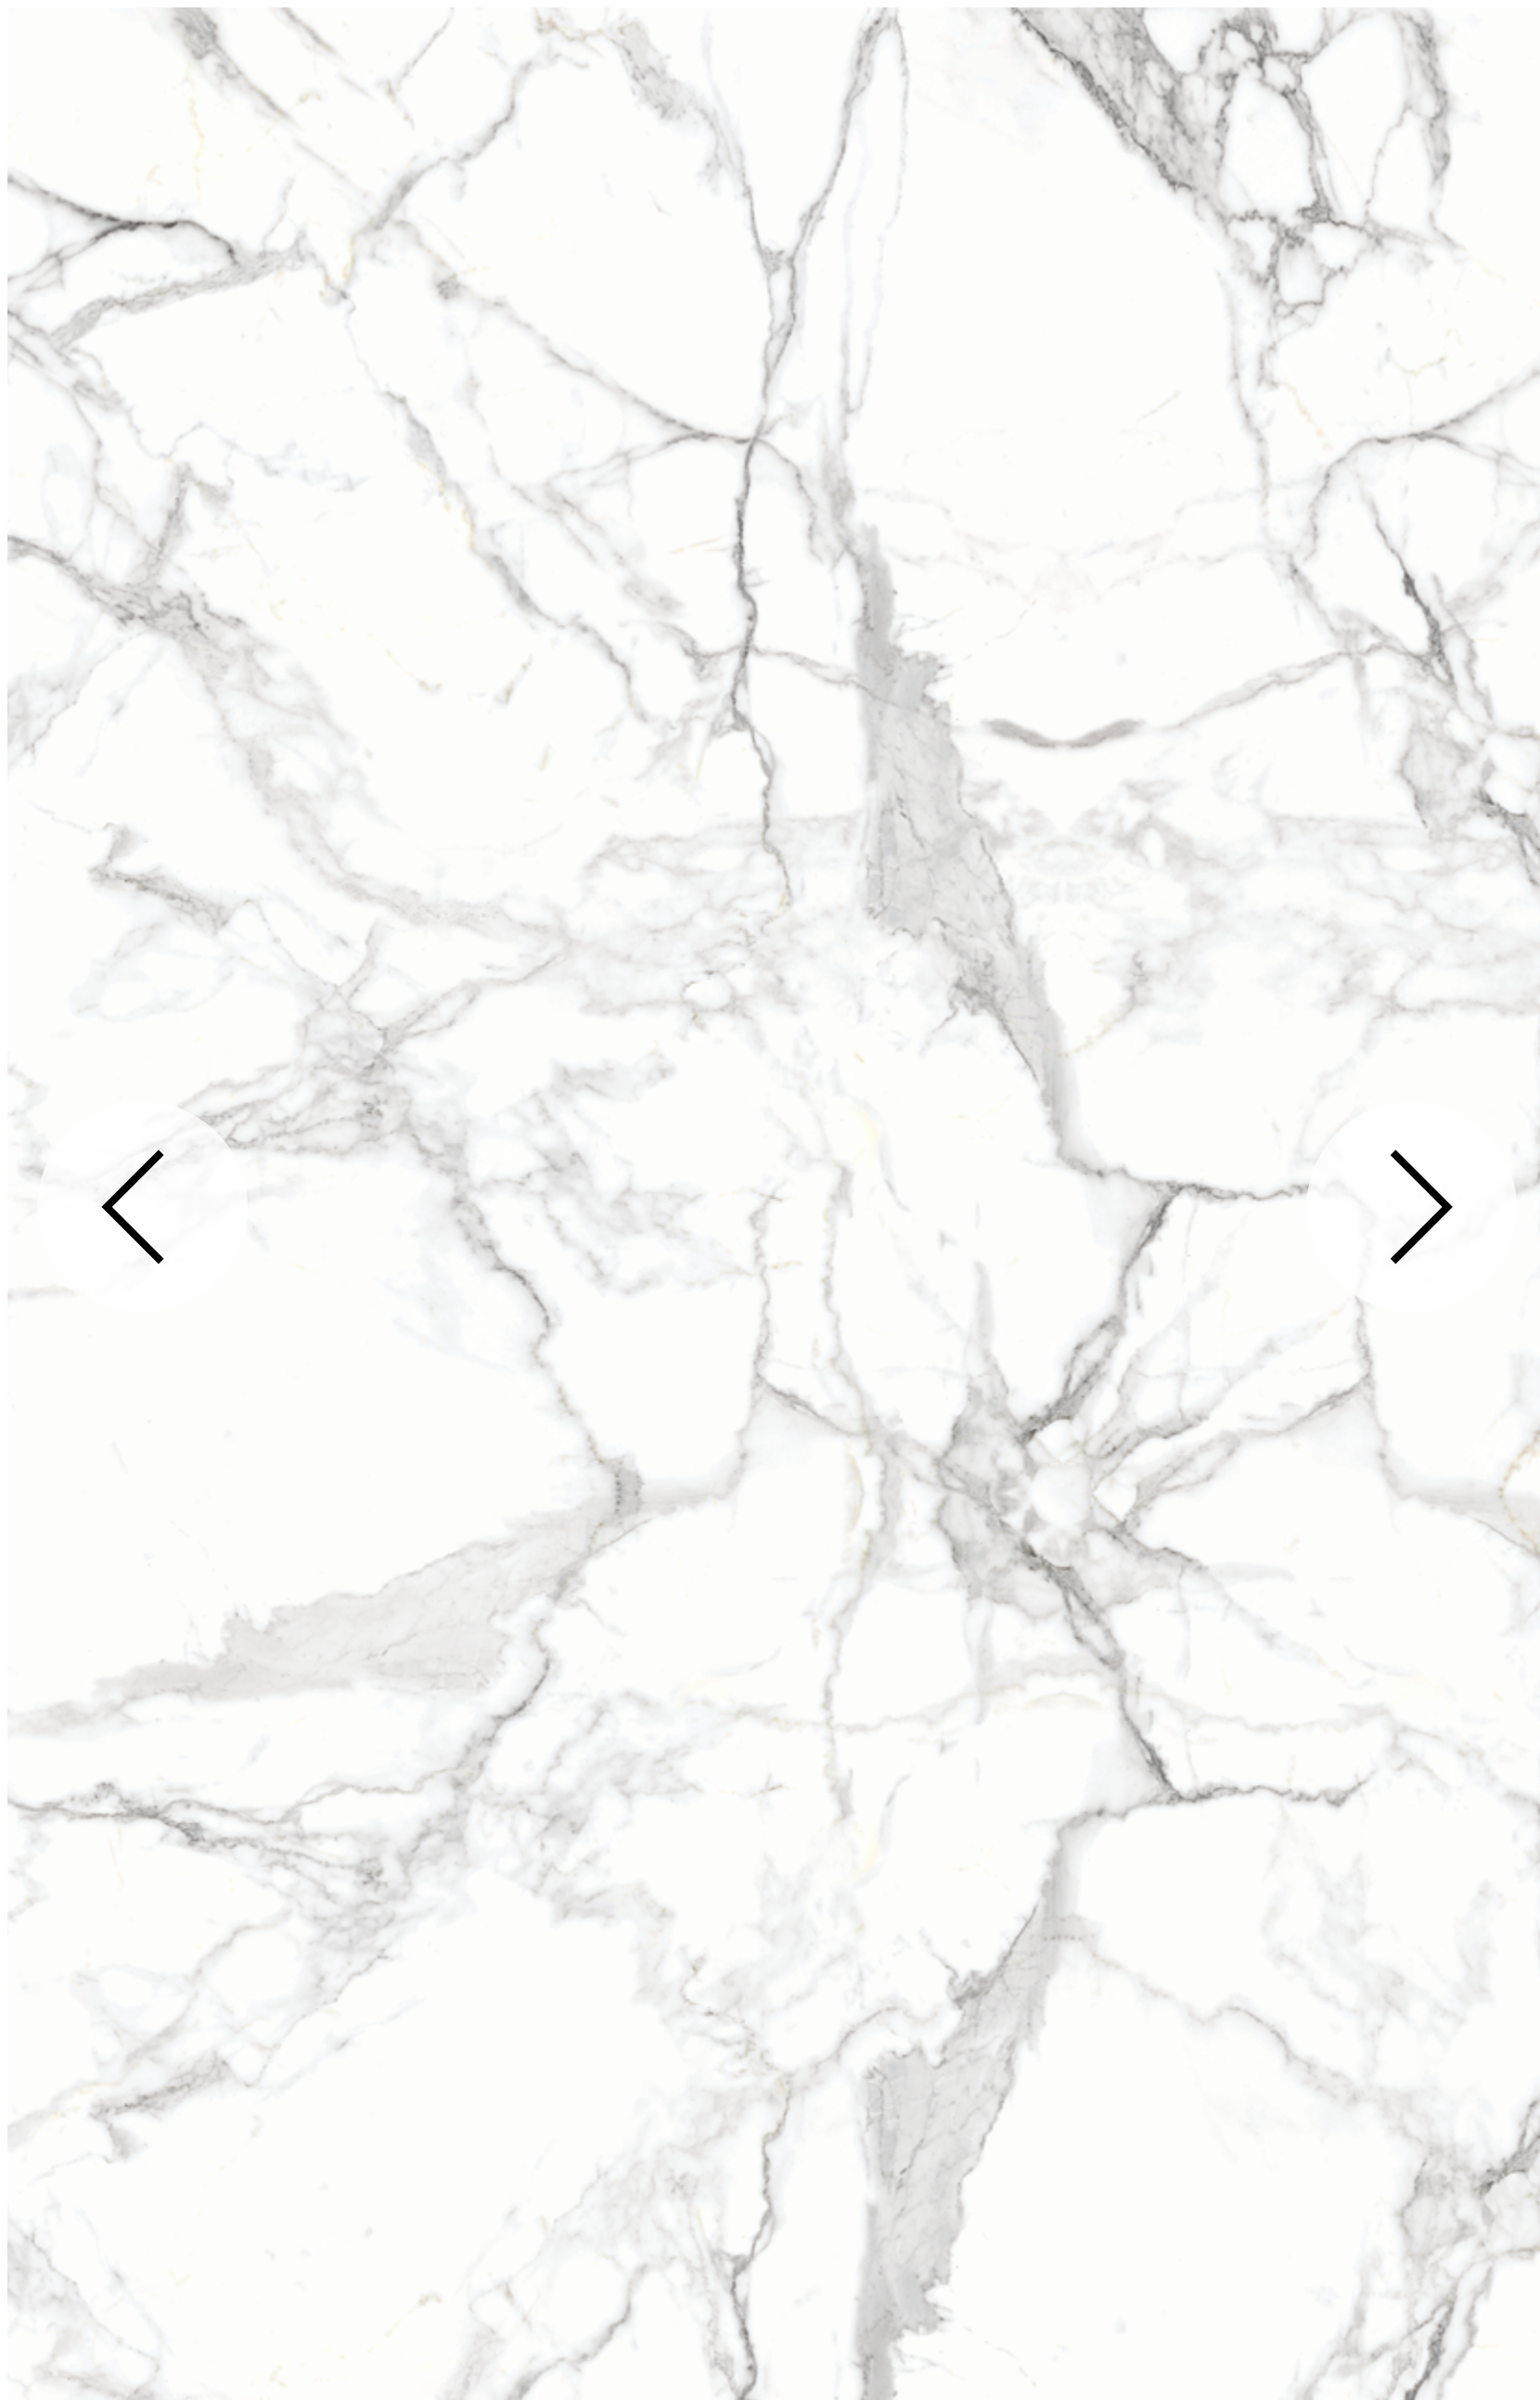

Pattern: Marble Glory

SKU code: PW01F037075

Colourway: Silver Water

Repeat size: 3.33m x 3m

Roll size: 1m x 9.525m