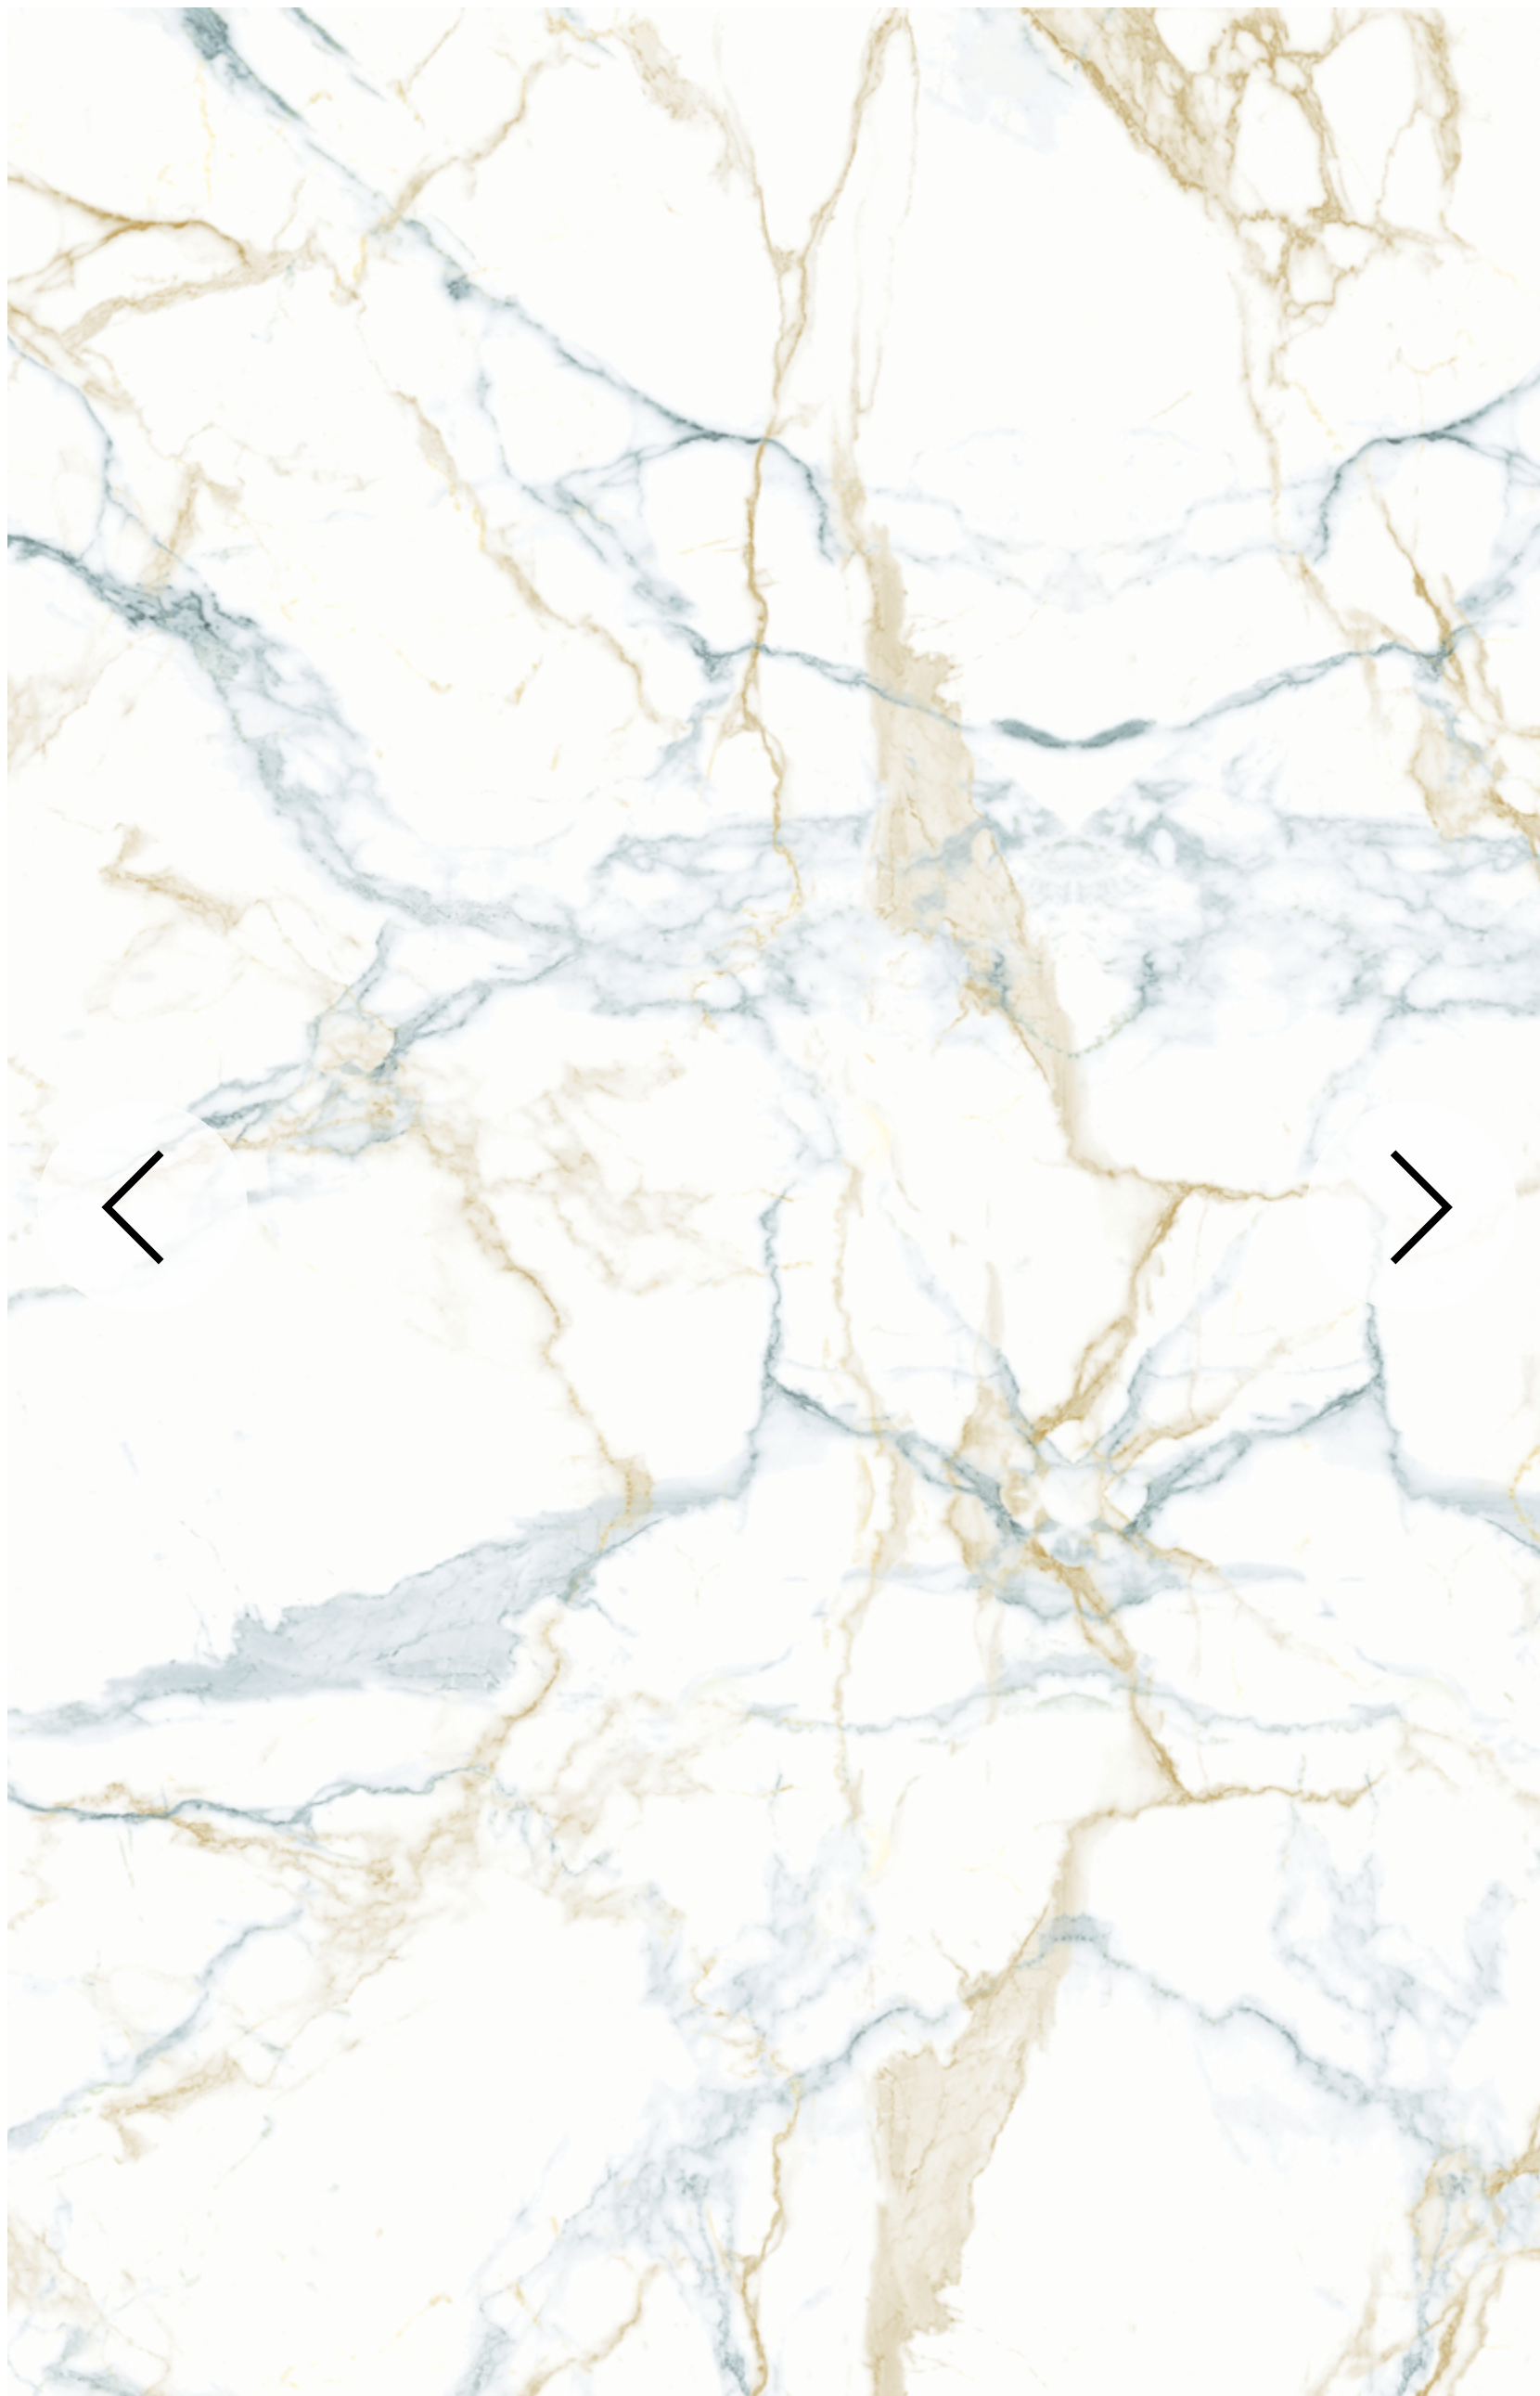

Repeat size: **3.33m x 3m**
Roll size: **1m x 9.525m**

Pattern: Marble Glory

SKU code: PW01F034075

Colourway: Ocean Current

Repeat size: 3.33m x 3m
Roll size: 1m x 9.525m

Pattern: **Marble Glory**

SKU code: **PW01F035075**