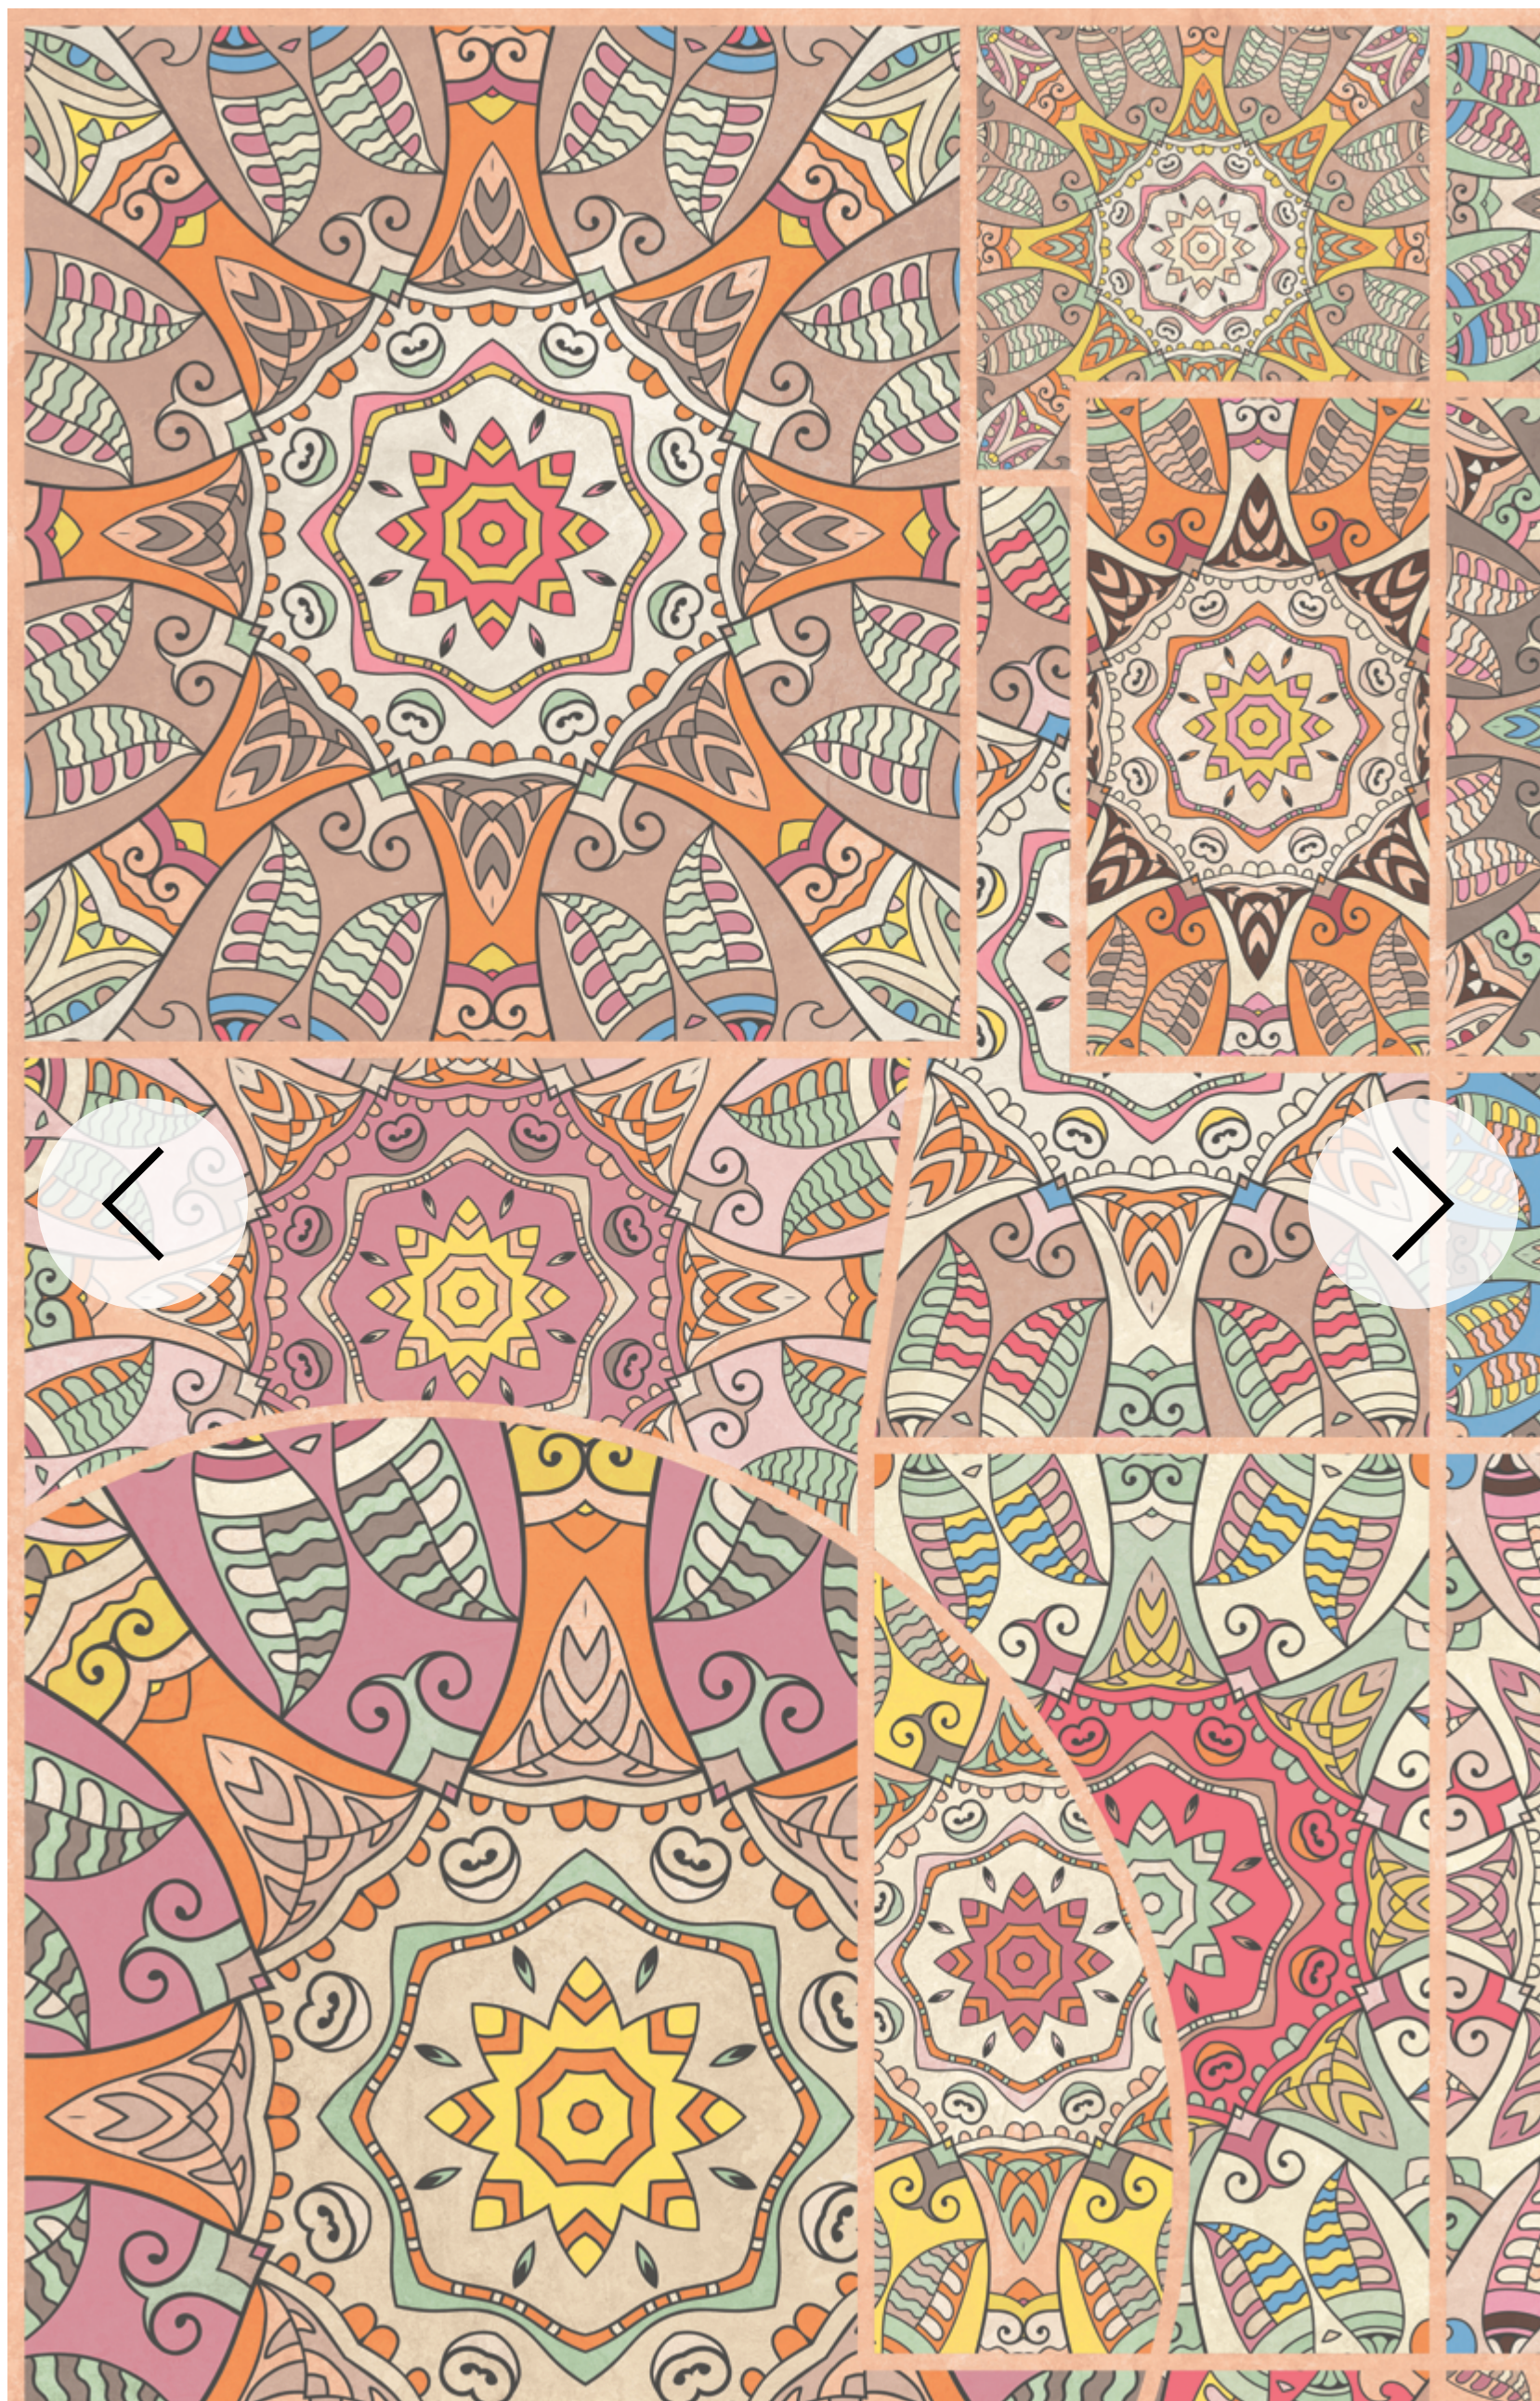

SKU code: **PW01F008075**

Colourway: **Blue Morning**

Repeat size: **1m x 2m**

Roll size: **1m x 10m**

Pattern: **Tangier**

Colourway: **Red City**

SKU code: **PW01F009075**

Repeat size: **1m x 2m**

Roll size: **1m x 10m**

Pattern: **Tangier**

SKU code: **PW01F010075**

Colourway: **Casablanca
Green**

Repeat size: **1m x 2m**
Roll size: **1m x 10m**

Pattern: **Hushed Hues**

SKU code: **PW01F030075**

Colourway: **Crimson Reverie**