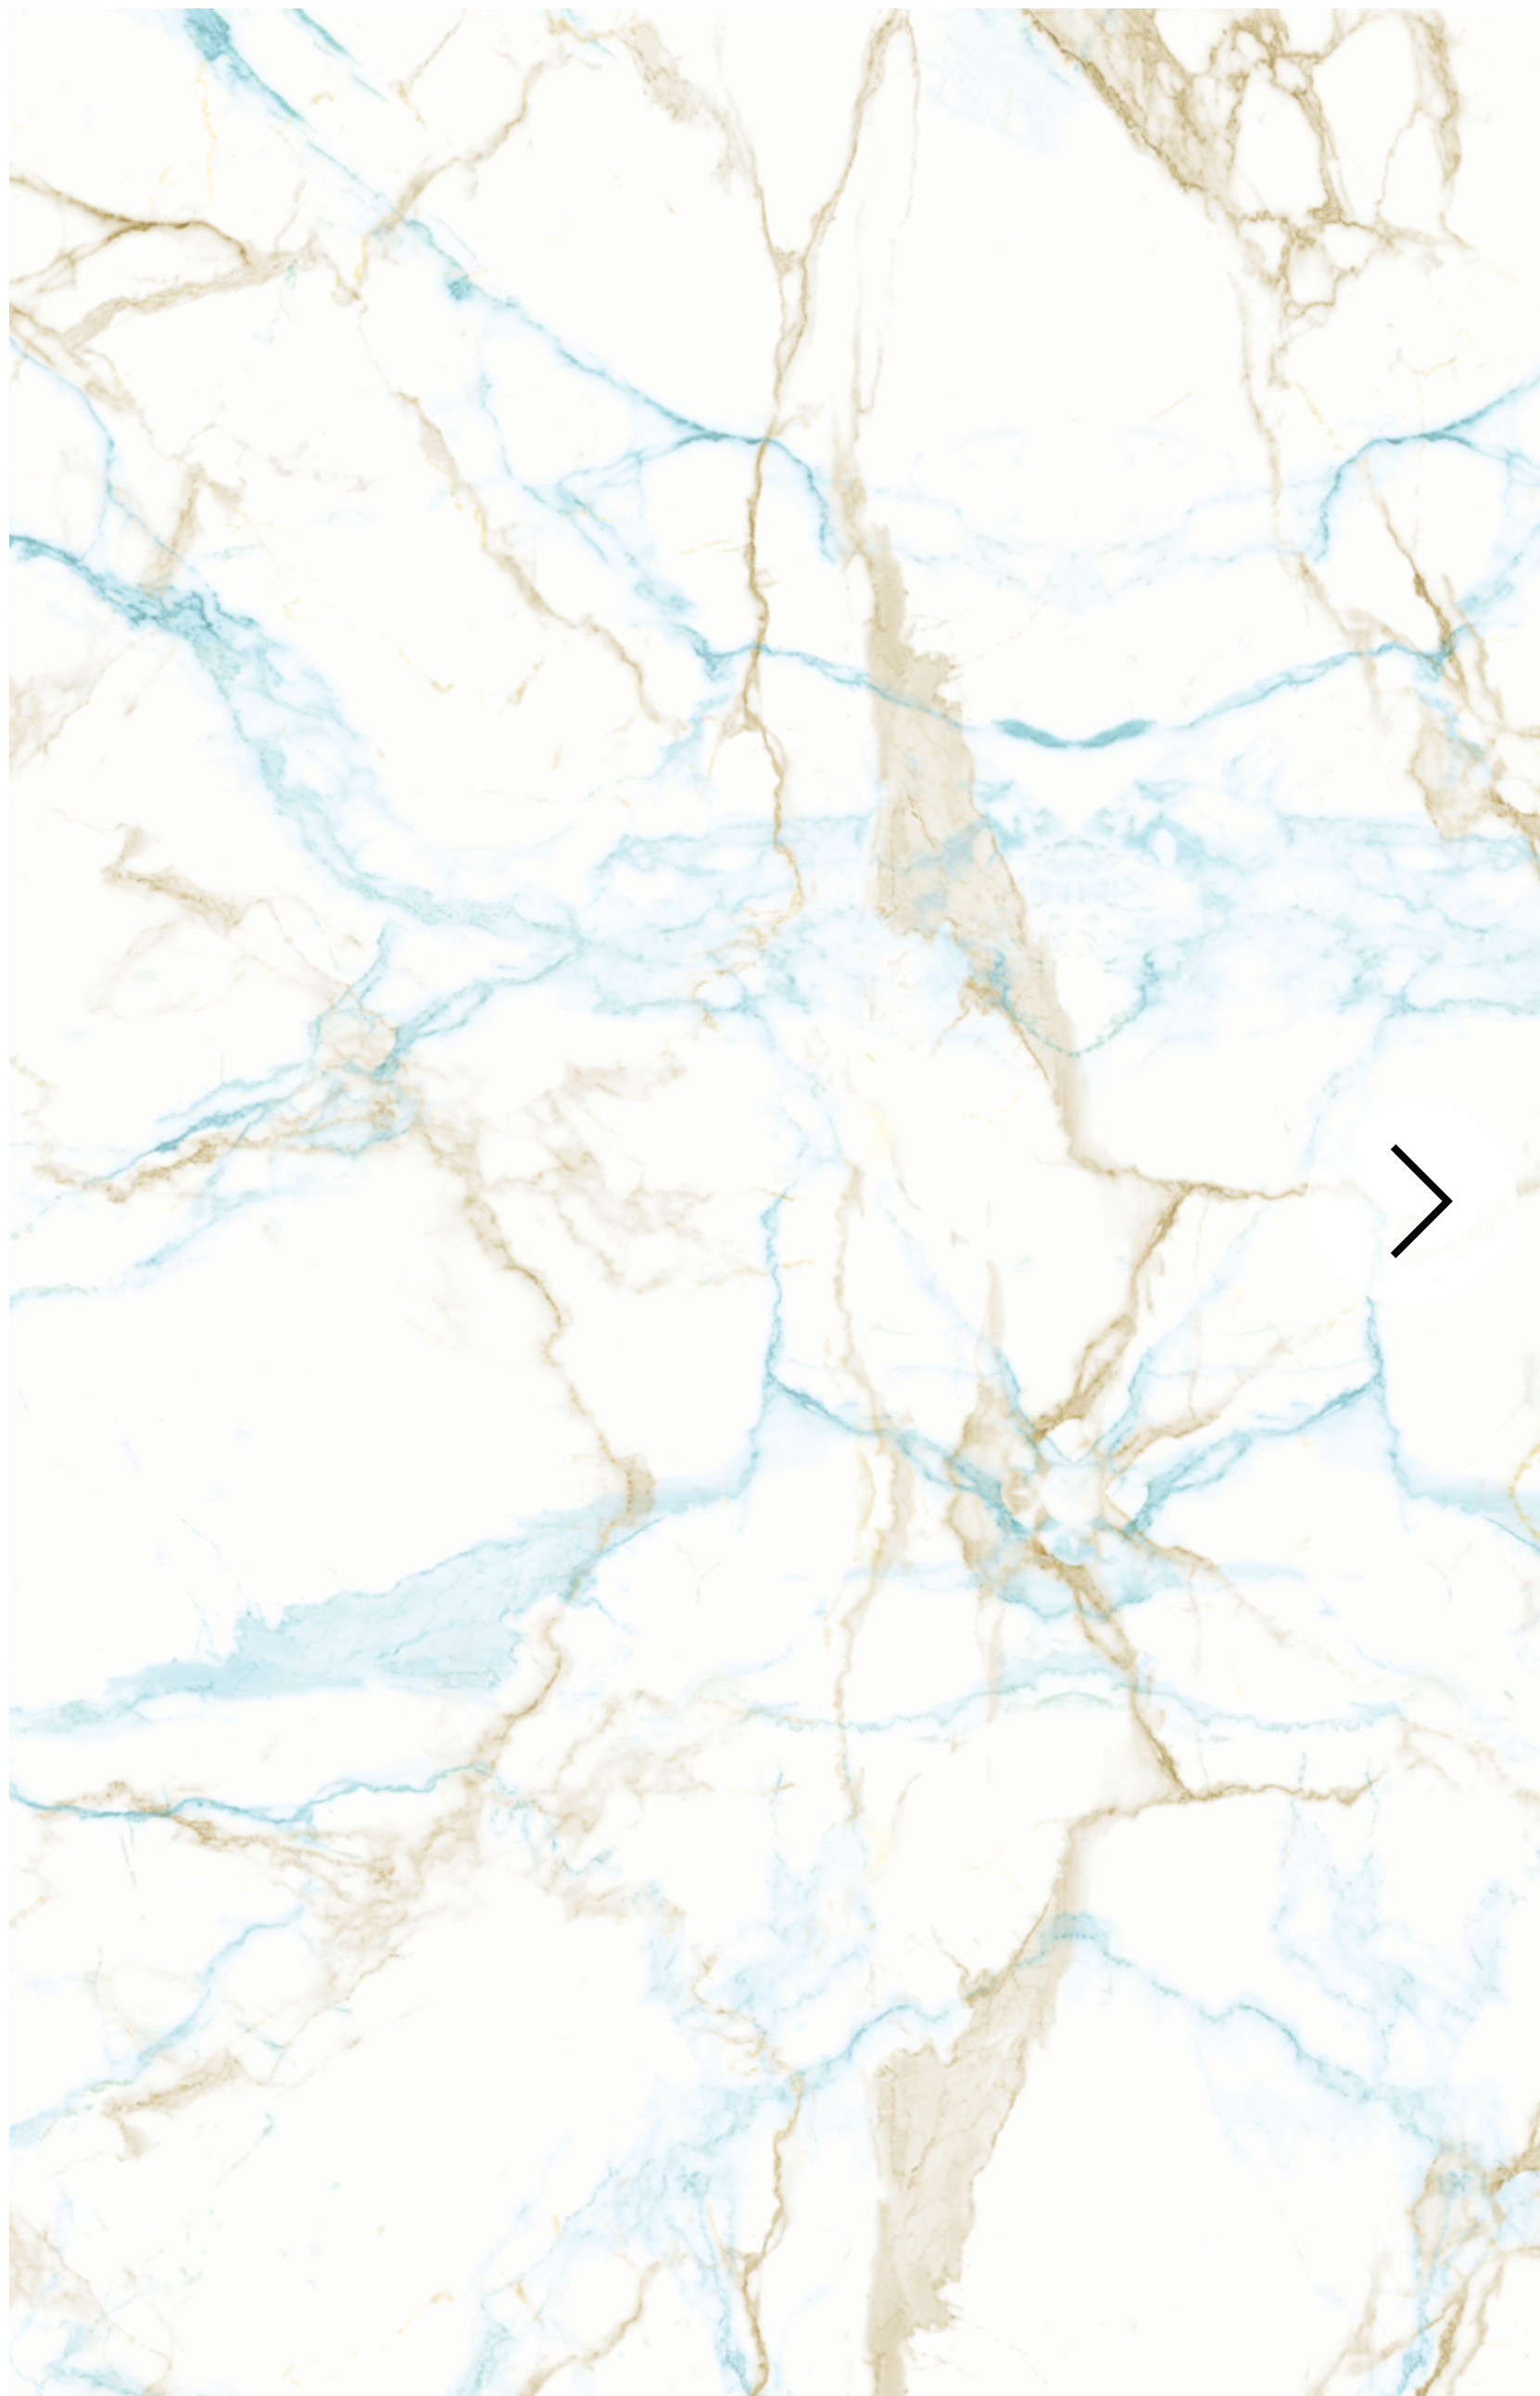

Pattern: Marble Glory

SKU code: PW01F034075

Colourway: Ocean Current

Repeat size: 3.33m x 3m
Roll size: 1m x 9.525m