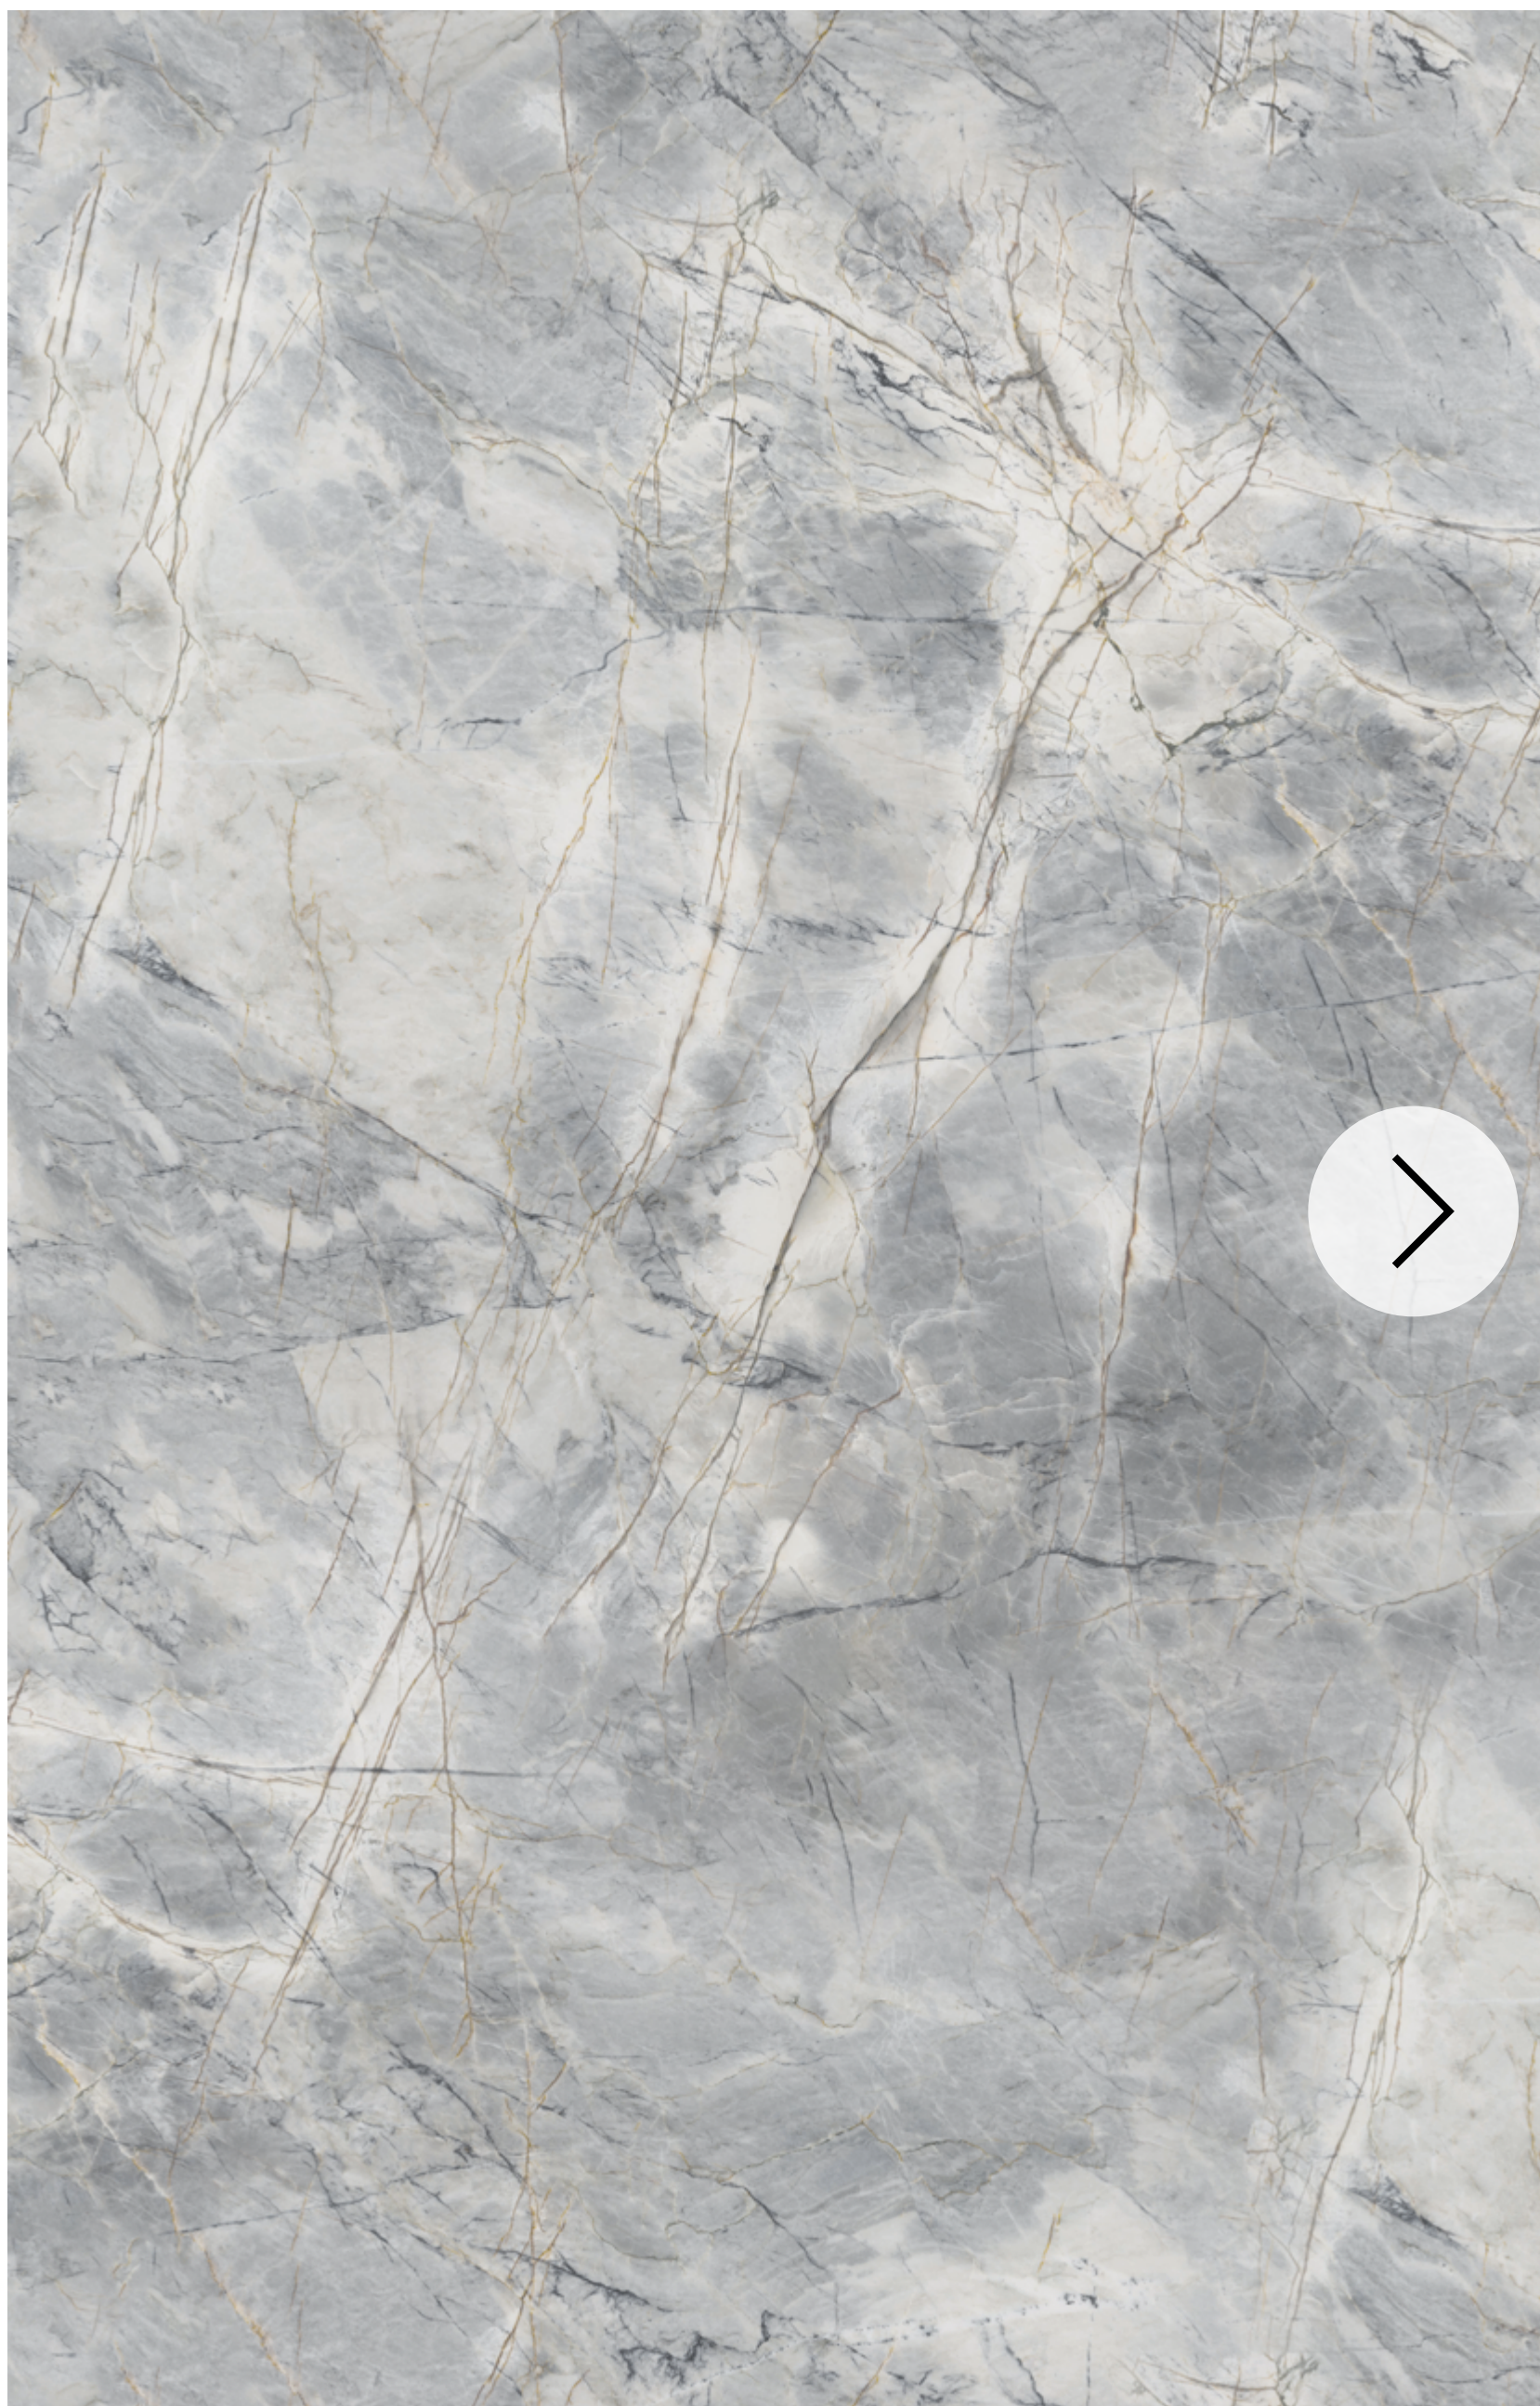

Pattern: Marble Sea

SKU code: PW01F057075

Colourway: Storm Cloud

Repeat size: 1m x 2m

Roll size: 1m x 10m