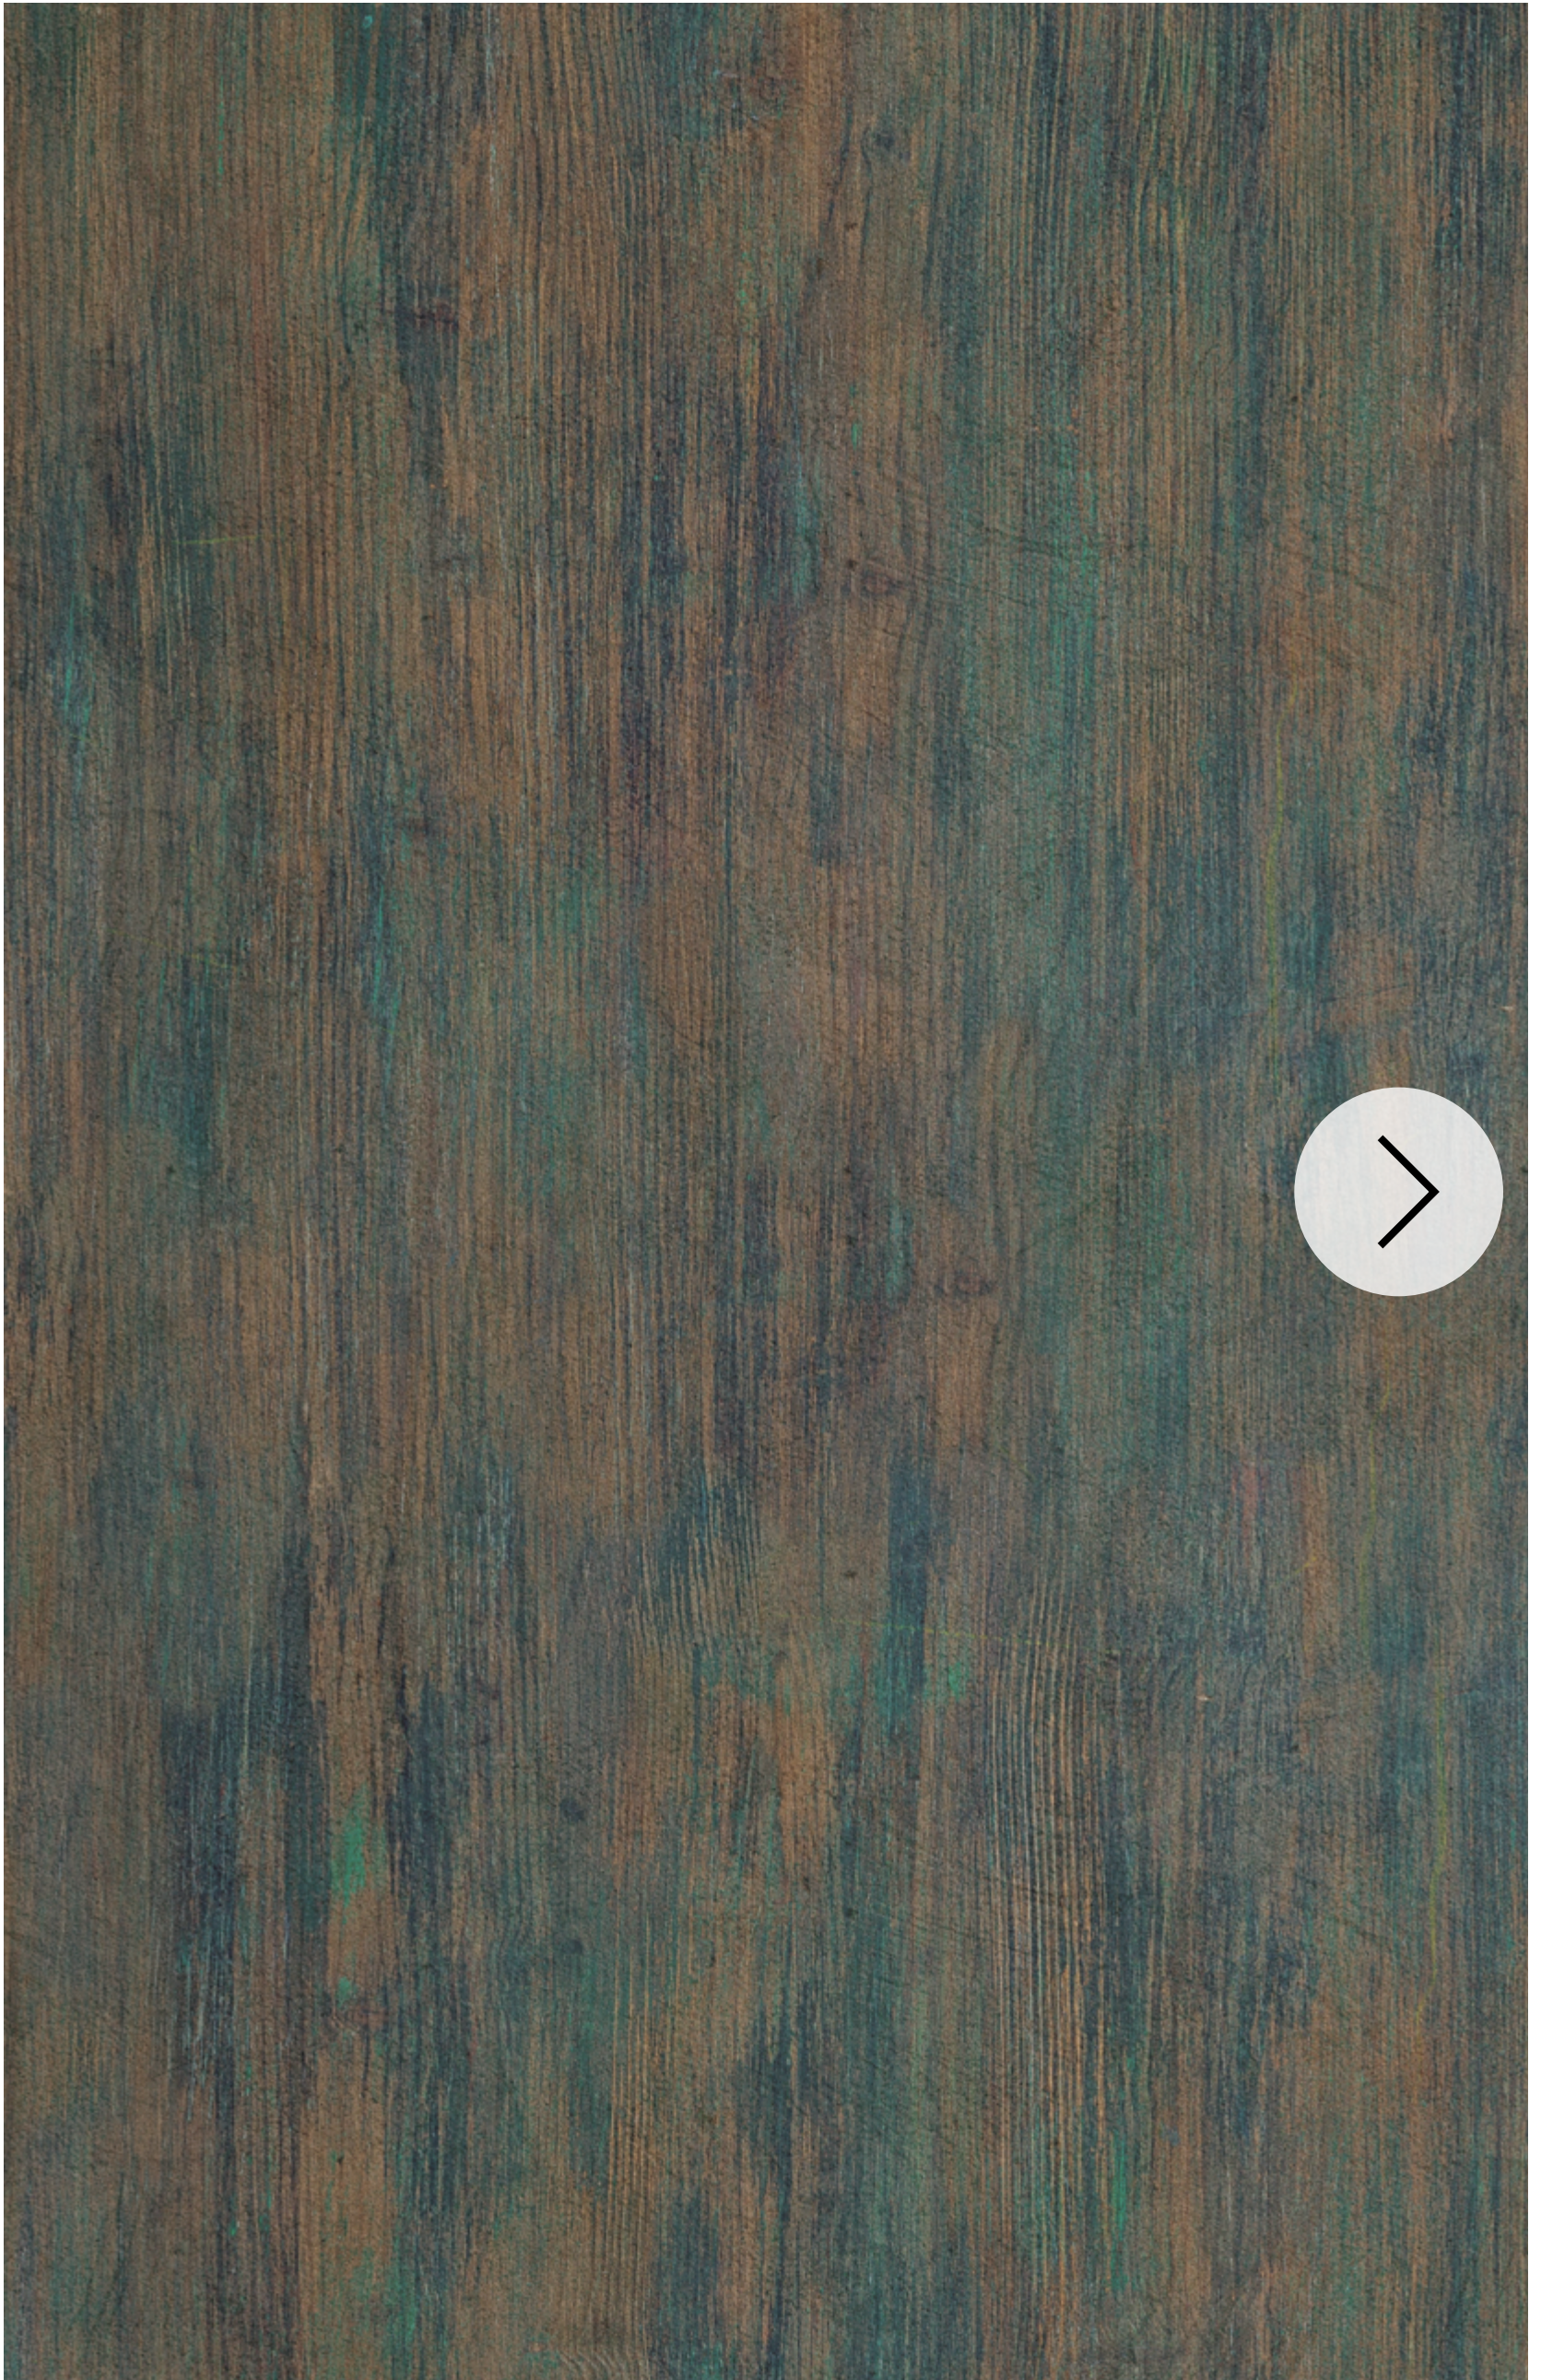

Pattern: Marble Glory

SKU code: PW01F036075

Colourway: Delta Blues

Repeat size: 3.33m x 3m

Roll size: 1m x 9.525m

Pattern: **Fine Finish**

SKU code: **PW01F023075**

Colourway: **Pine Memory**