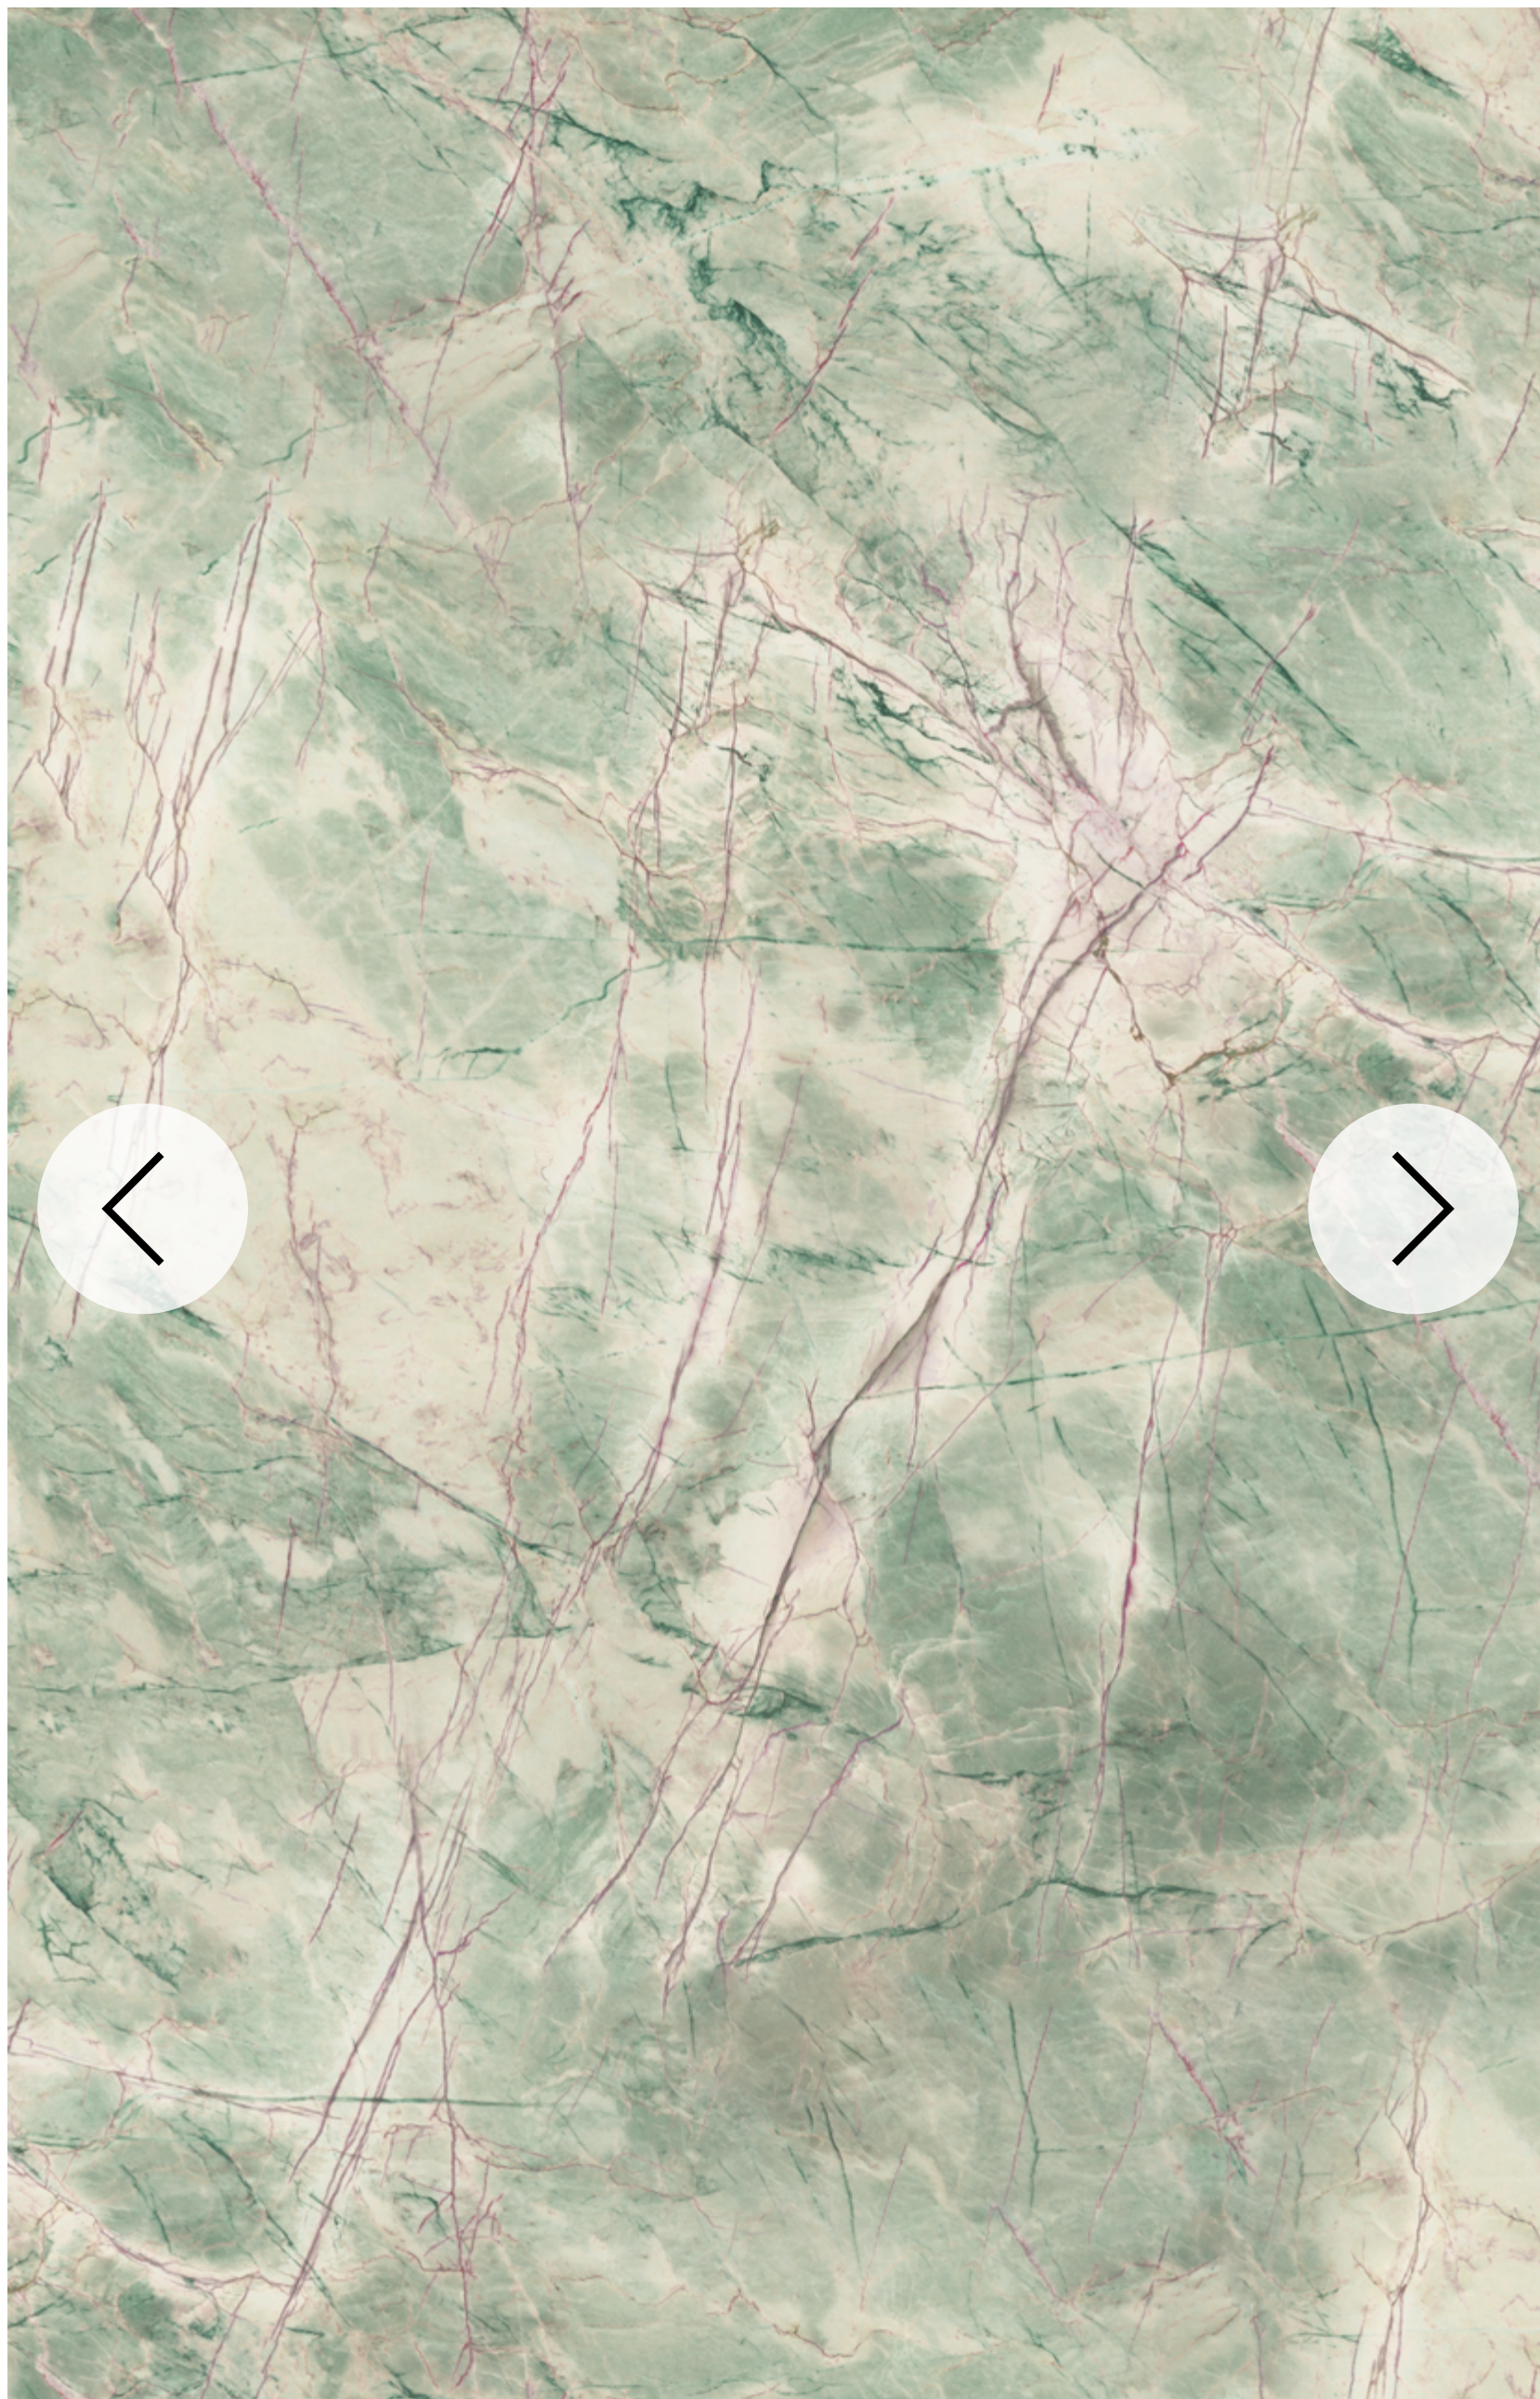

Repeat size: 1m x 2m

Roll size: 1m x 10m

Pattern: Marble Sea

SKU code: PW01F057075

Colourway: Storm Cloud

Repeat size: 1m x 2m

Roll size: 1m x 10m

Pattern: **Marble Sea**