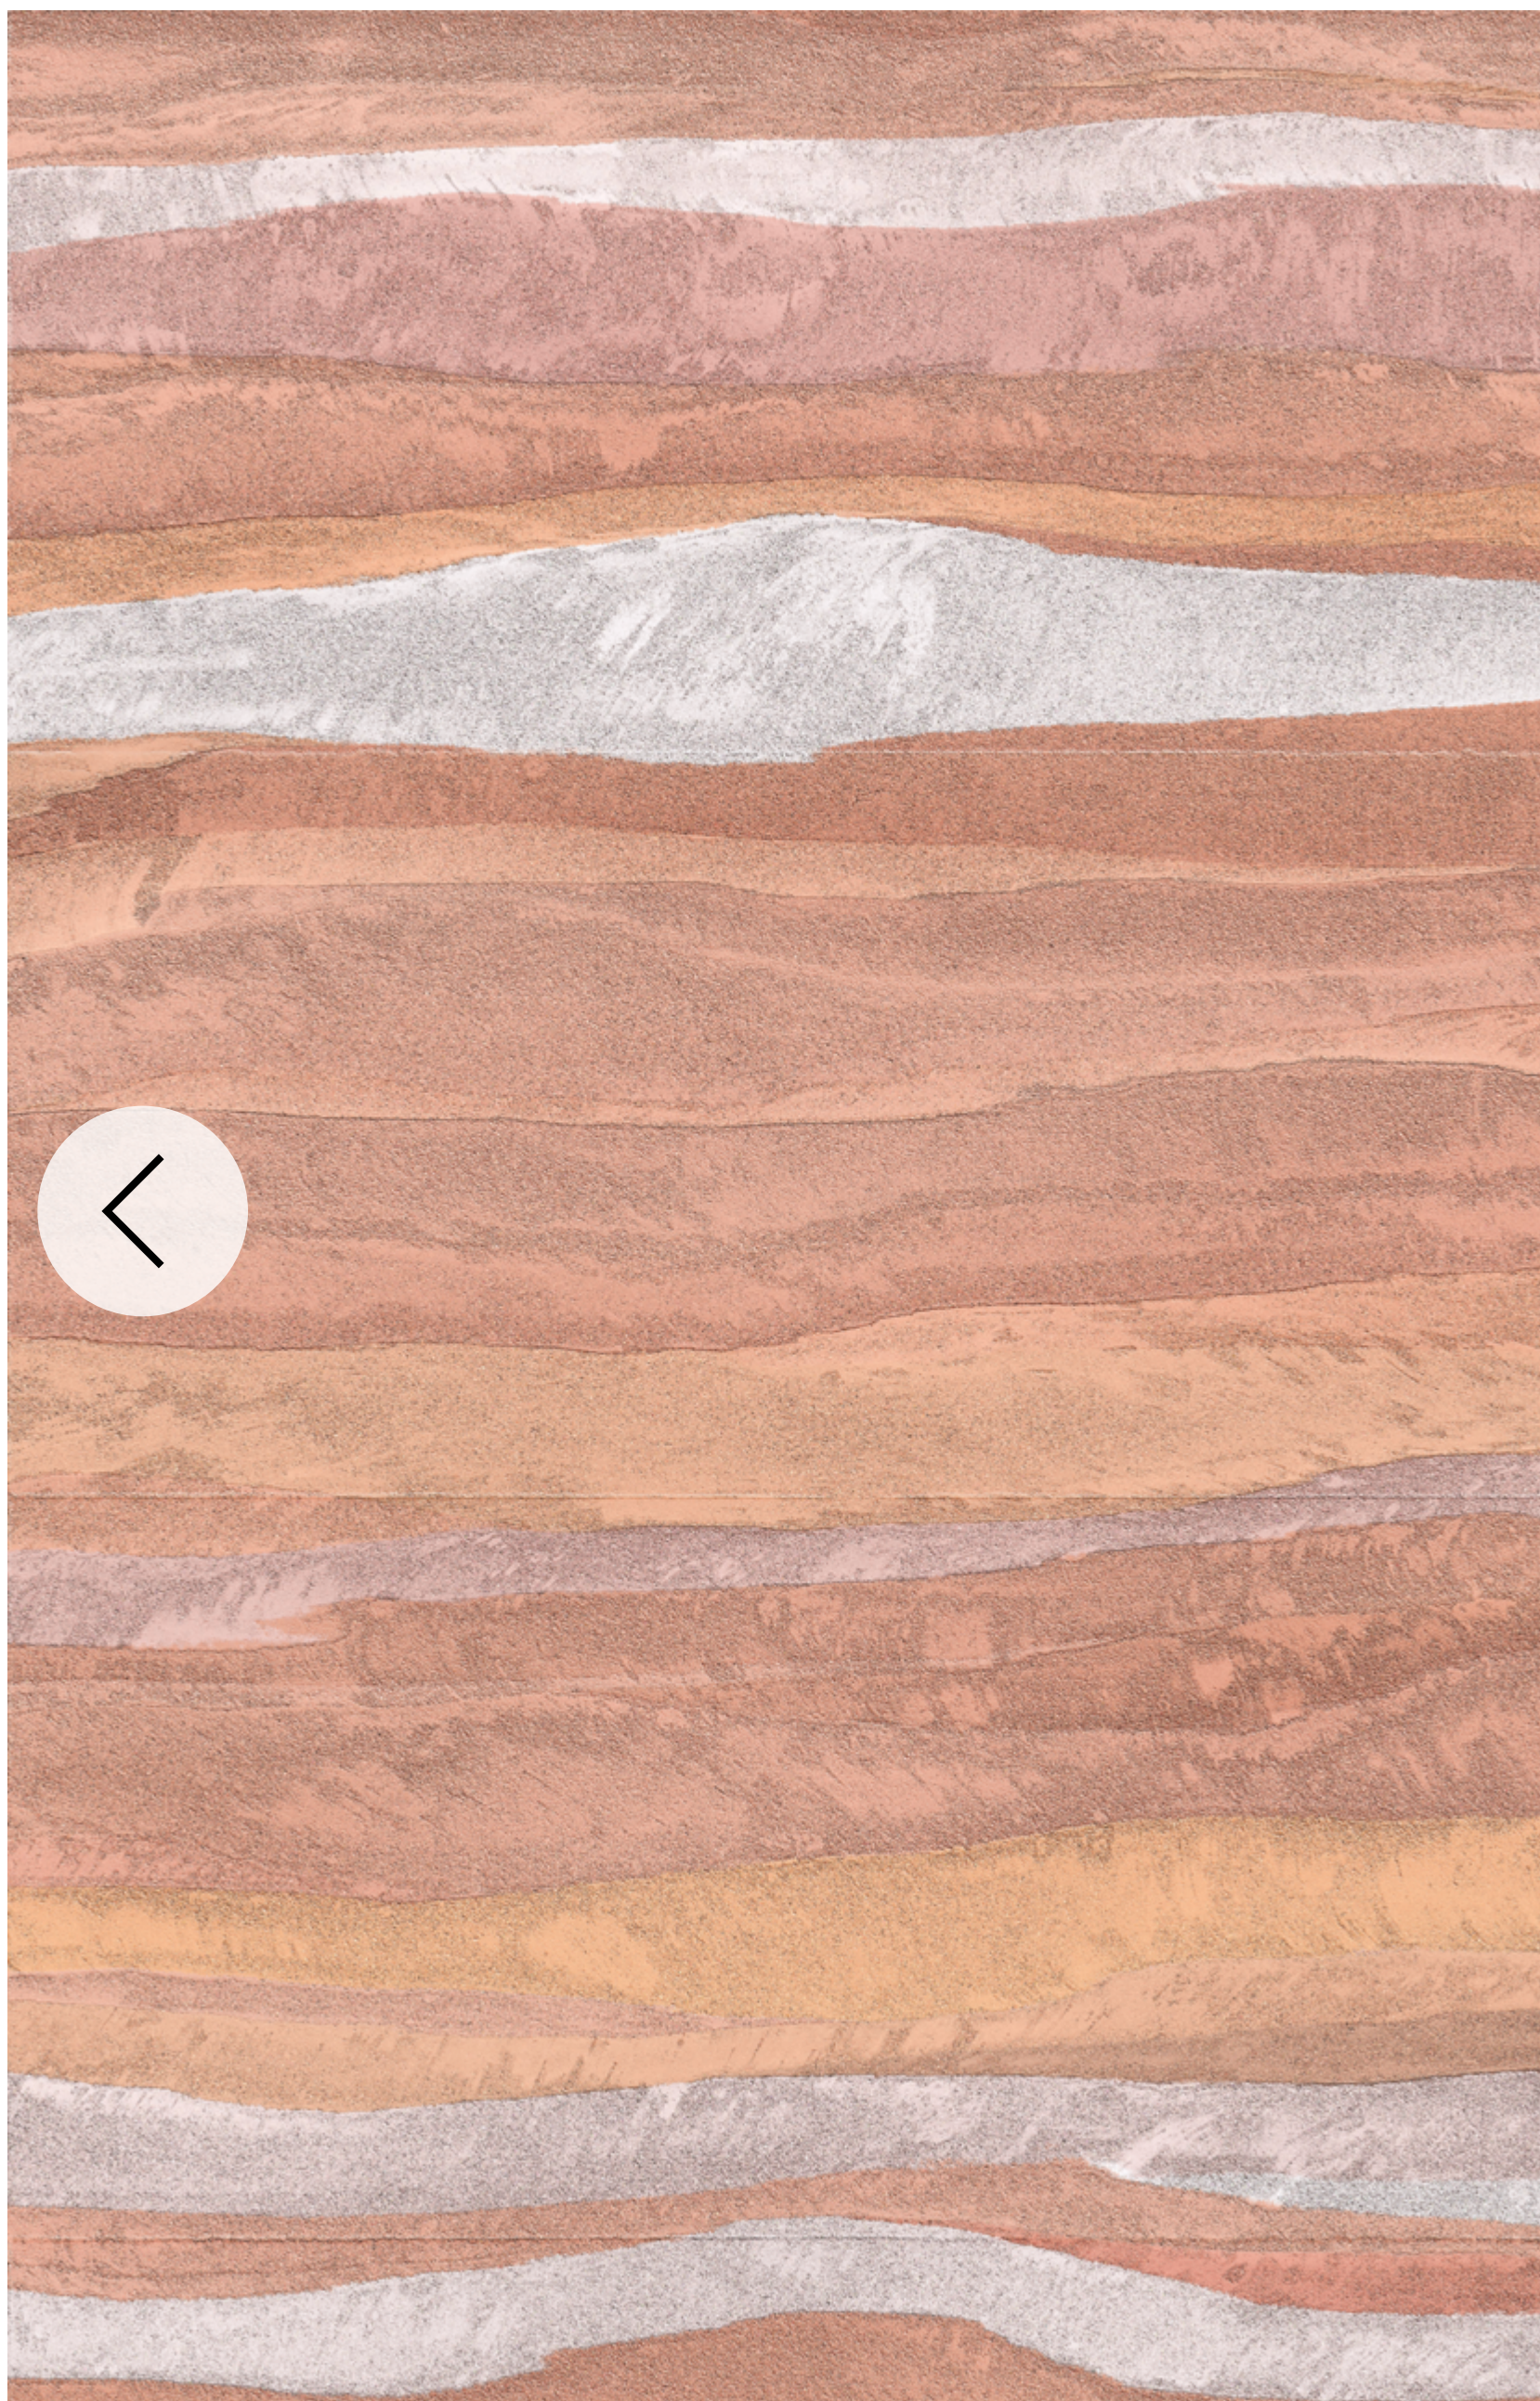

Pattern: **Geo Craft**

SKU code: **PW01F013075**

Colourway: **Calm Clay**

Repeat size: **1m x 2m**

Roll size: **1m x 10m**