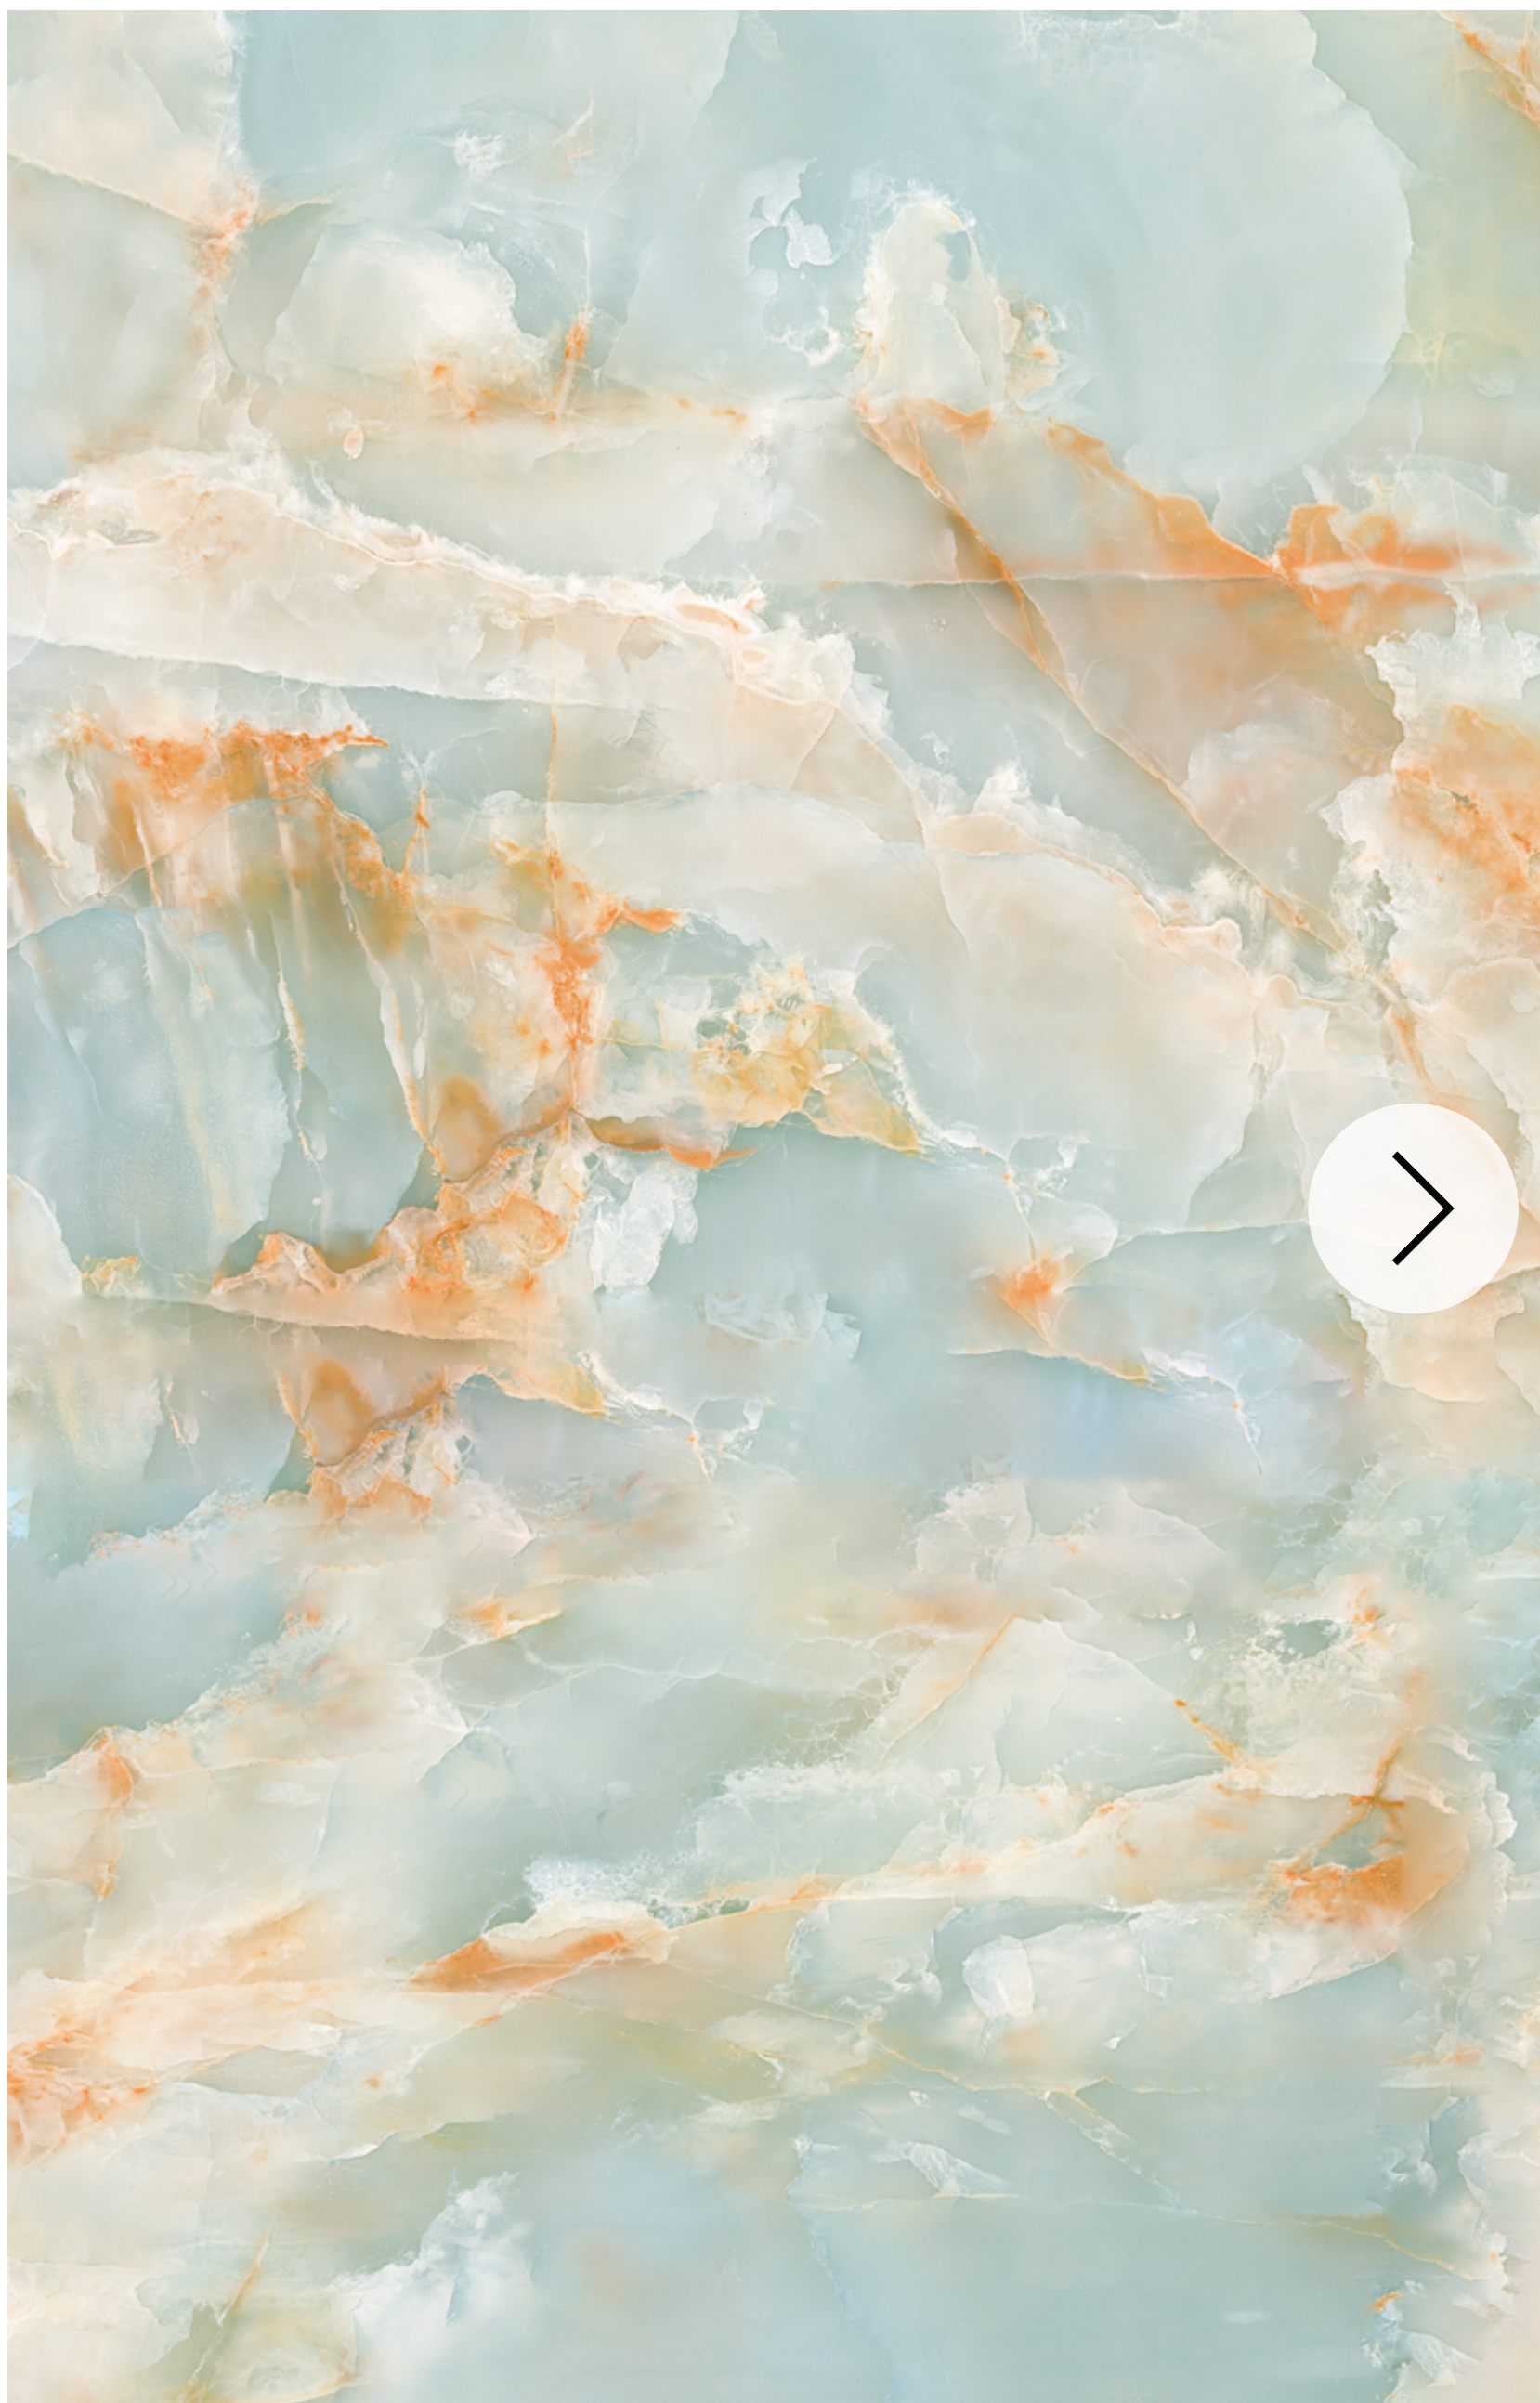

Pattern: **Acid Ash**

SKU code: **PW01FO50075**

Colourway: **Desert Wash**

Repeat size: **1m x 2m**

Roll size: **1m x 10m**

Pattern: **Onyx Treasure**

SKU code: **PW01F001075**

Colourway: **Apricot Sorbet**