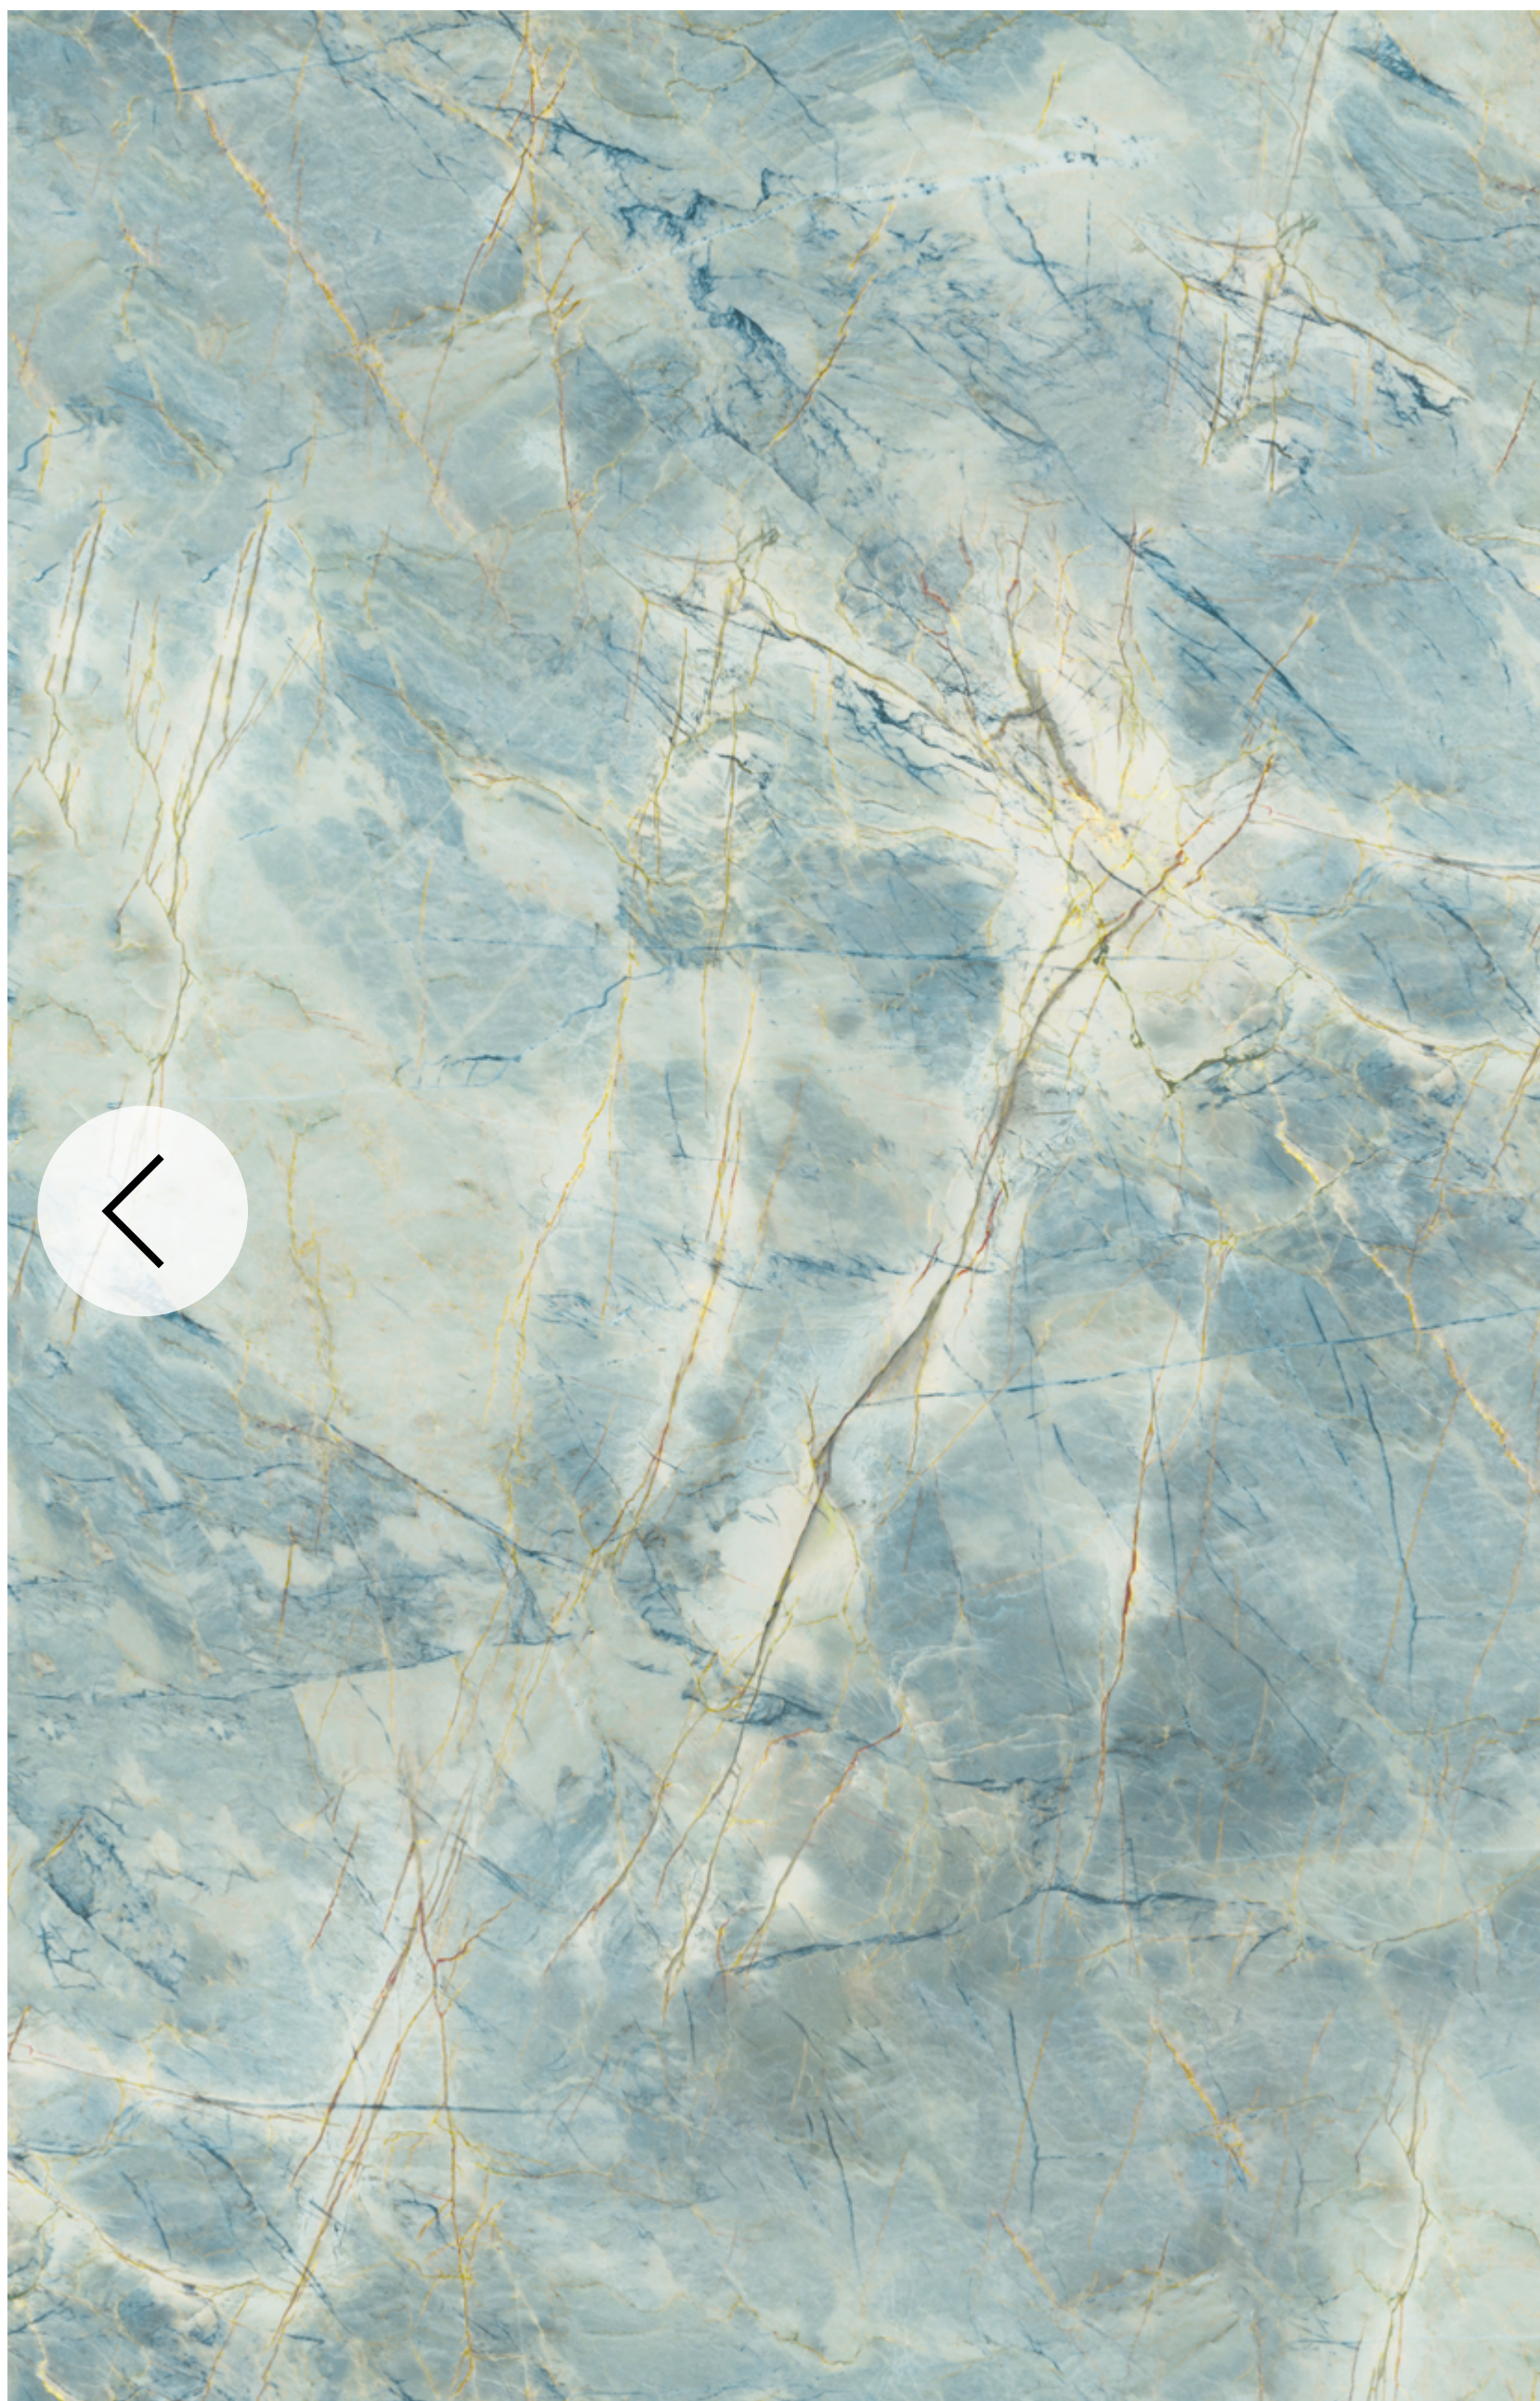

Pattern: **Marble Sea**

SKU code: **PW01F058075**

Colourway: **Aqua Stone**

Repeat size: **1m x 2m**

Roll size: **1m x 10m**