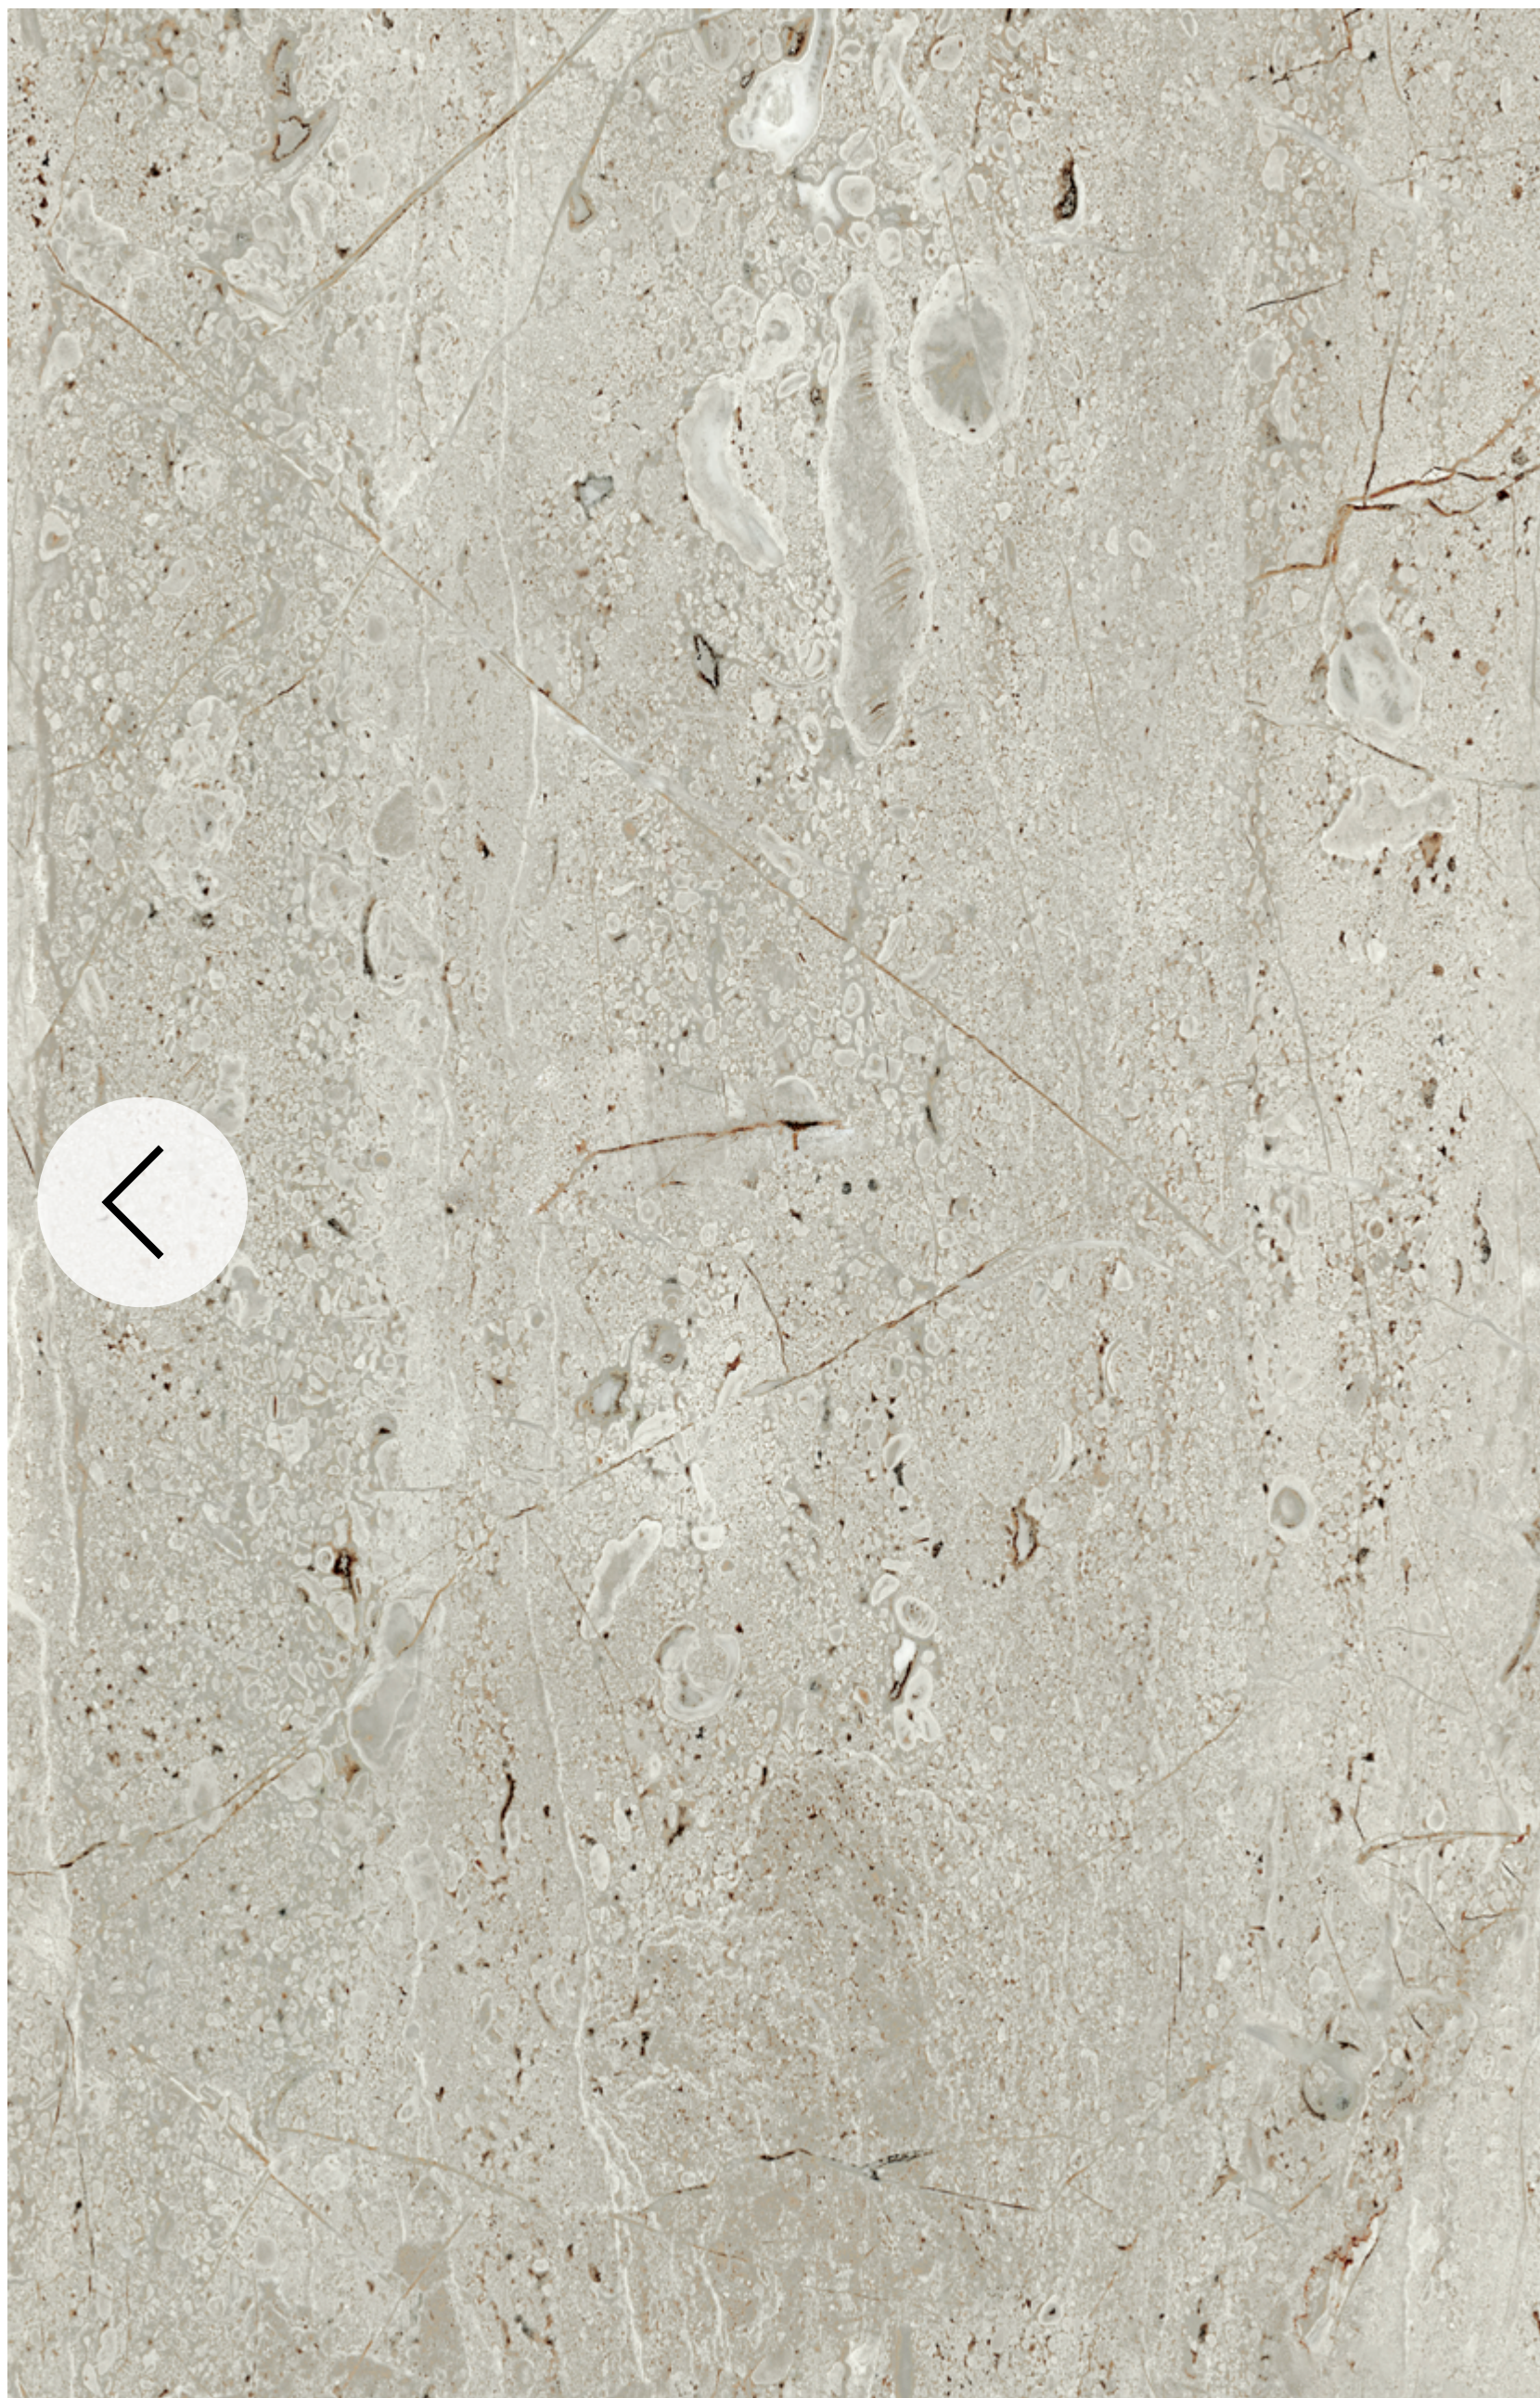

Pattern: **Granite Marble Mix**

SKU code: **PW01F044075**

Colourway: **Olive Quarry**

Repeat size: **1m x 2m**

Roll size: **1m x 10m**