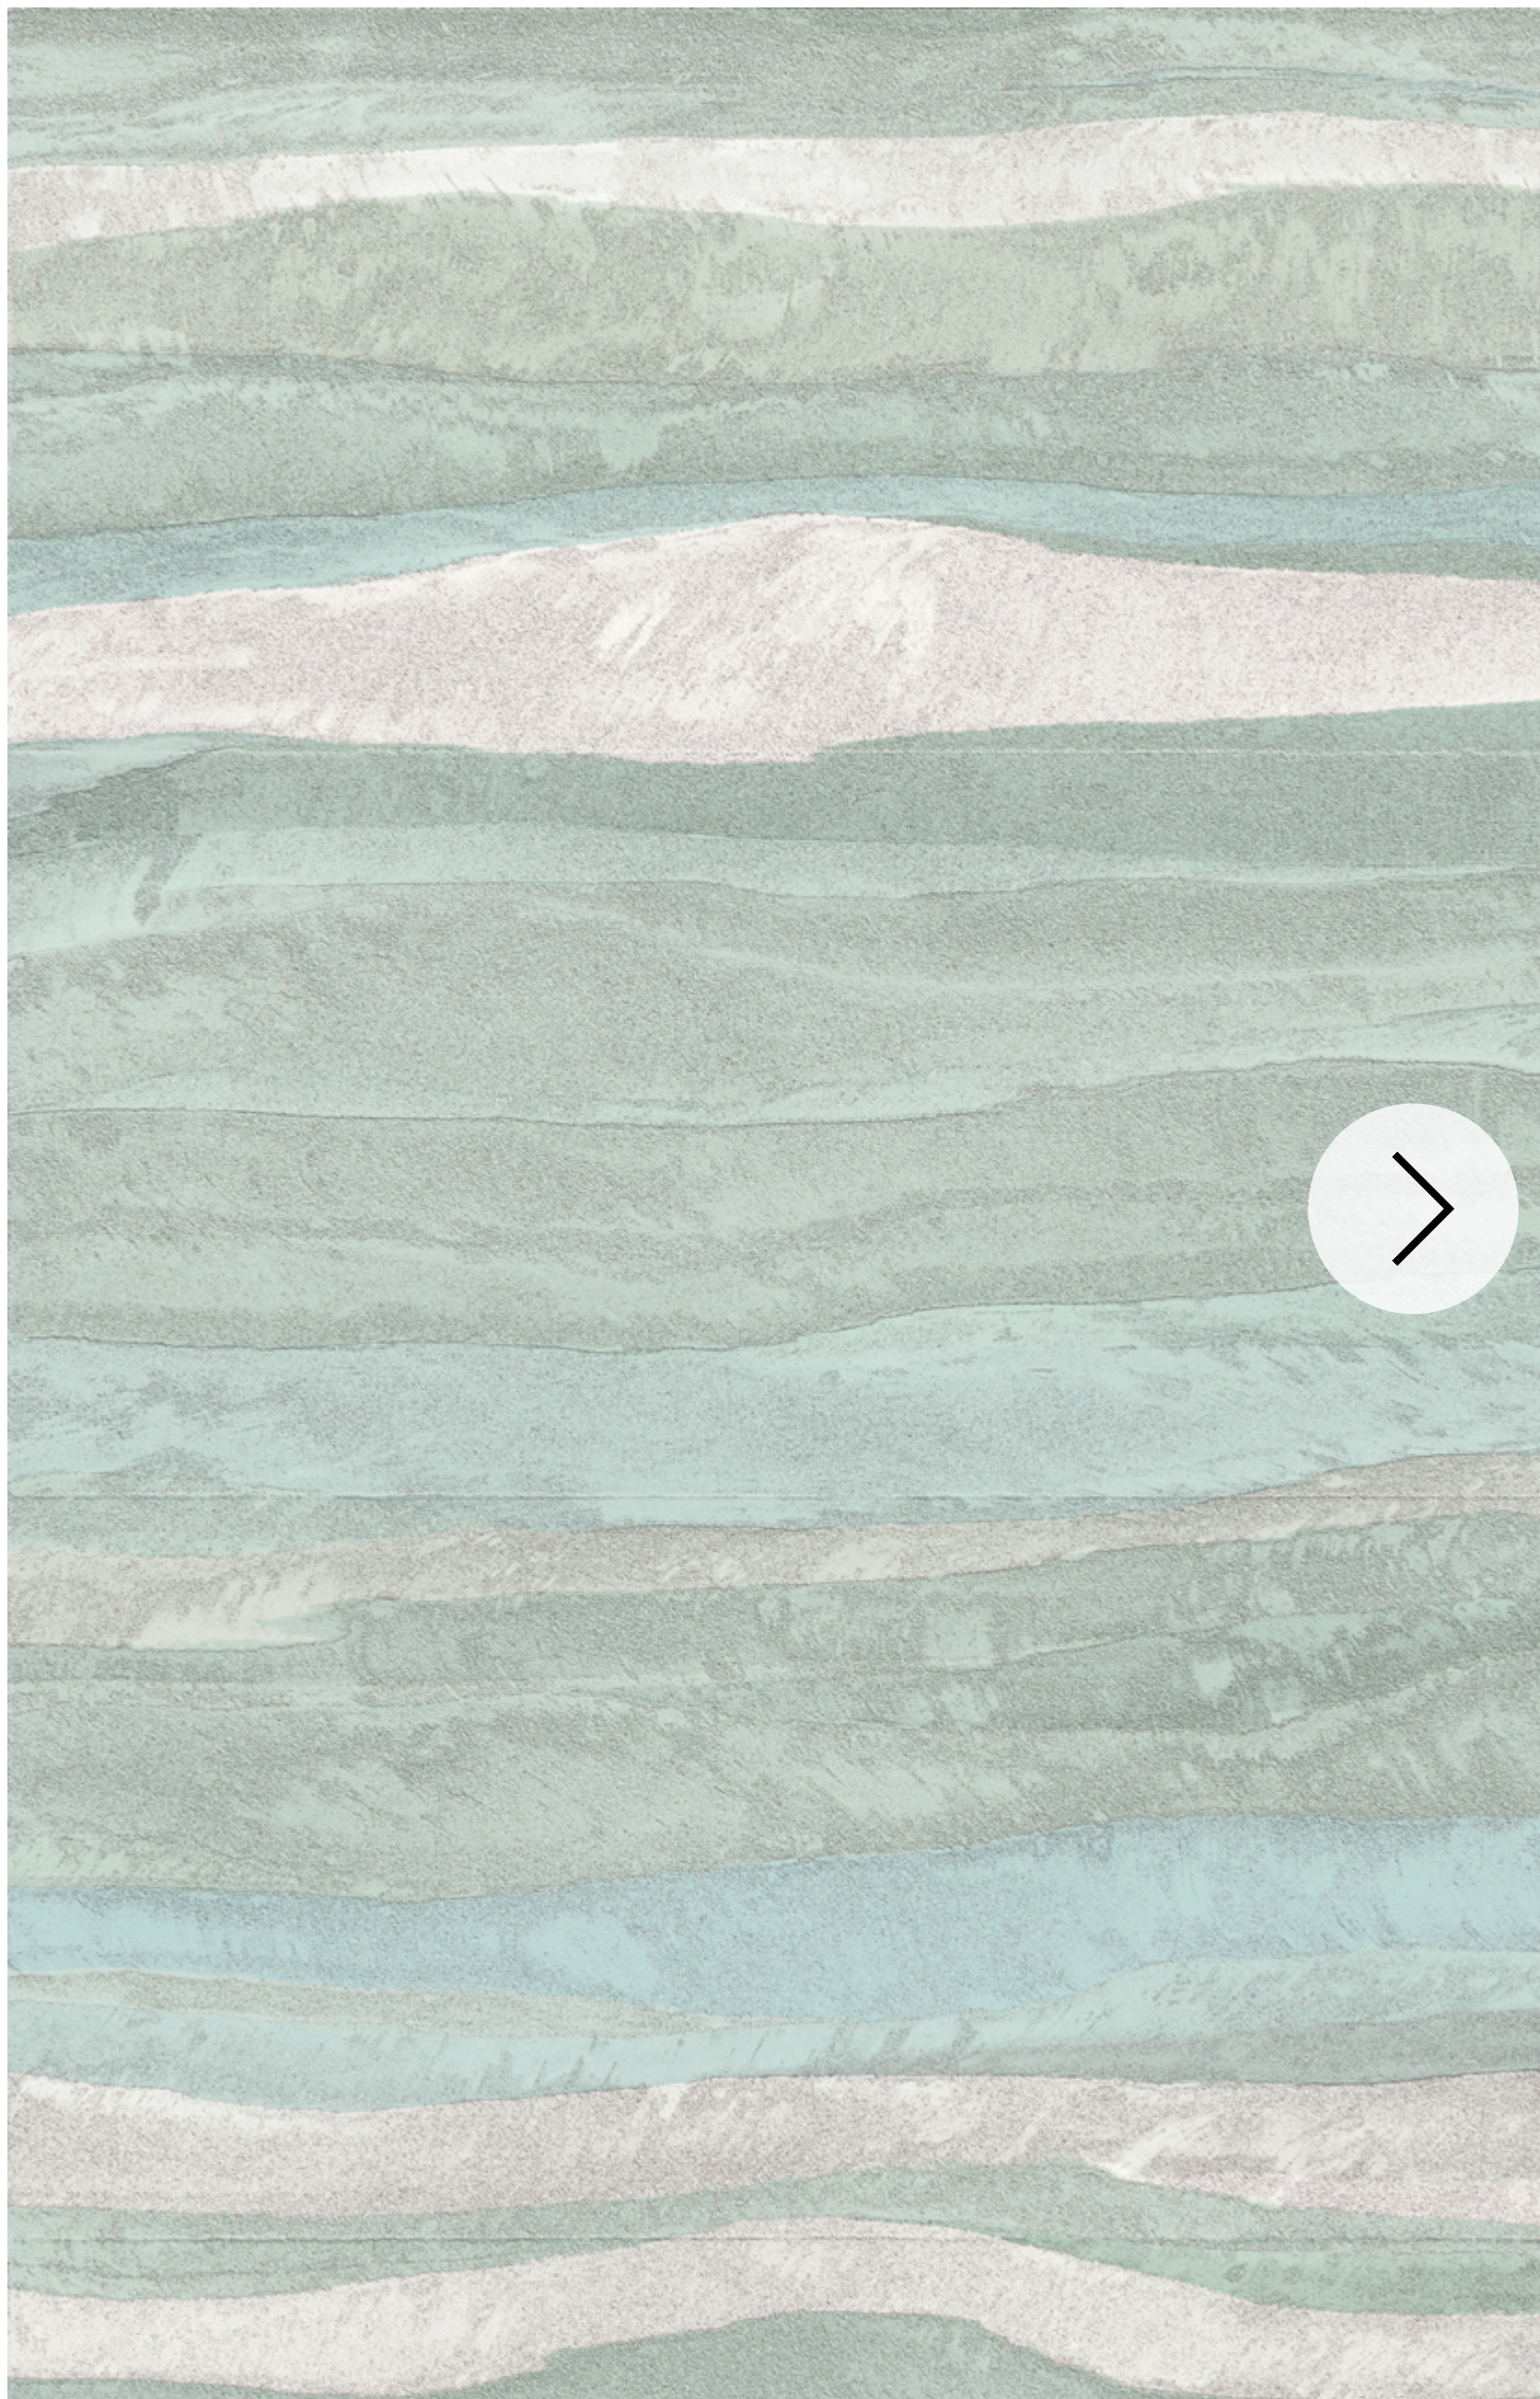

SKU code: **PW01FO40075**

Colourway: **Aged Charcoal**

Repeat size: **1m x 2m**

Roll size: **1m x 10m**

Pattern: **Granite Marble Mix**

SKU code: **PW01F042075**

Colourway: **Ocean Stone**

Repeat size: **1m x 2m**

Roll size: **1m x 10m**

Pattern: **Granite Marble Mix**

SKU code: **PW01F043075**

Colourway: **Purple Quartz**

Repeat size: **1m x 2m**

Roll size: **1m x 10m**

Pattern: **Granite Marble Mix**

SKU code: **PW01F044075**

Colourway: **Olive Quarry**

Repeat size: **1m x 2m**

Roll size: **1m x 10m**

Pattern: **Geo Craft**

SKU code: **PW01F012075**

Colourway: **Blue Whisper**

Repeat size: **1m x 2m**

Roll size: **1m x 10m**