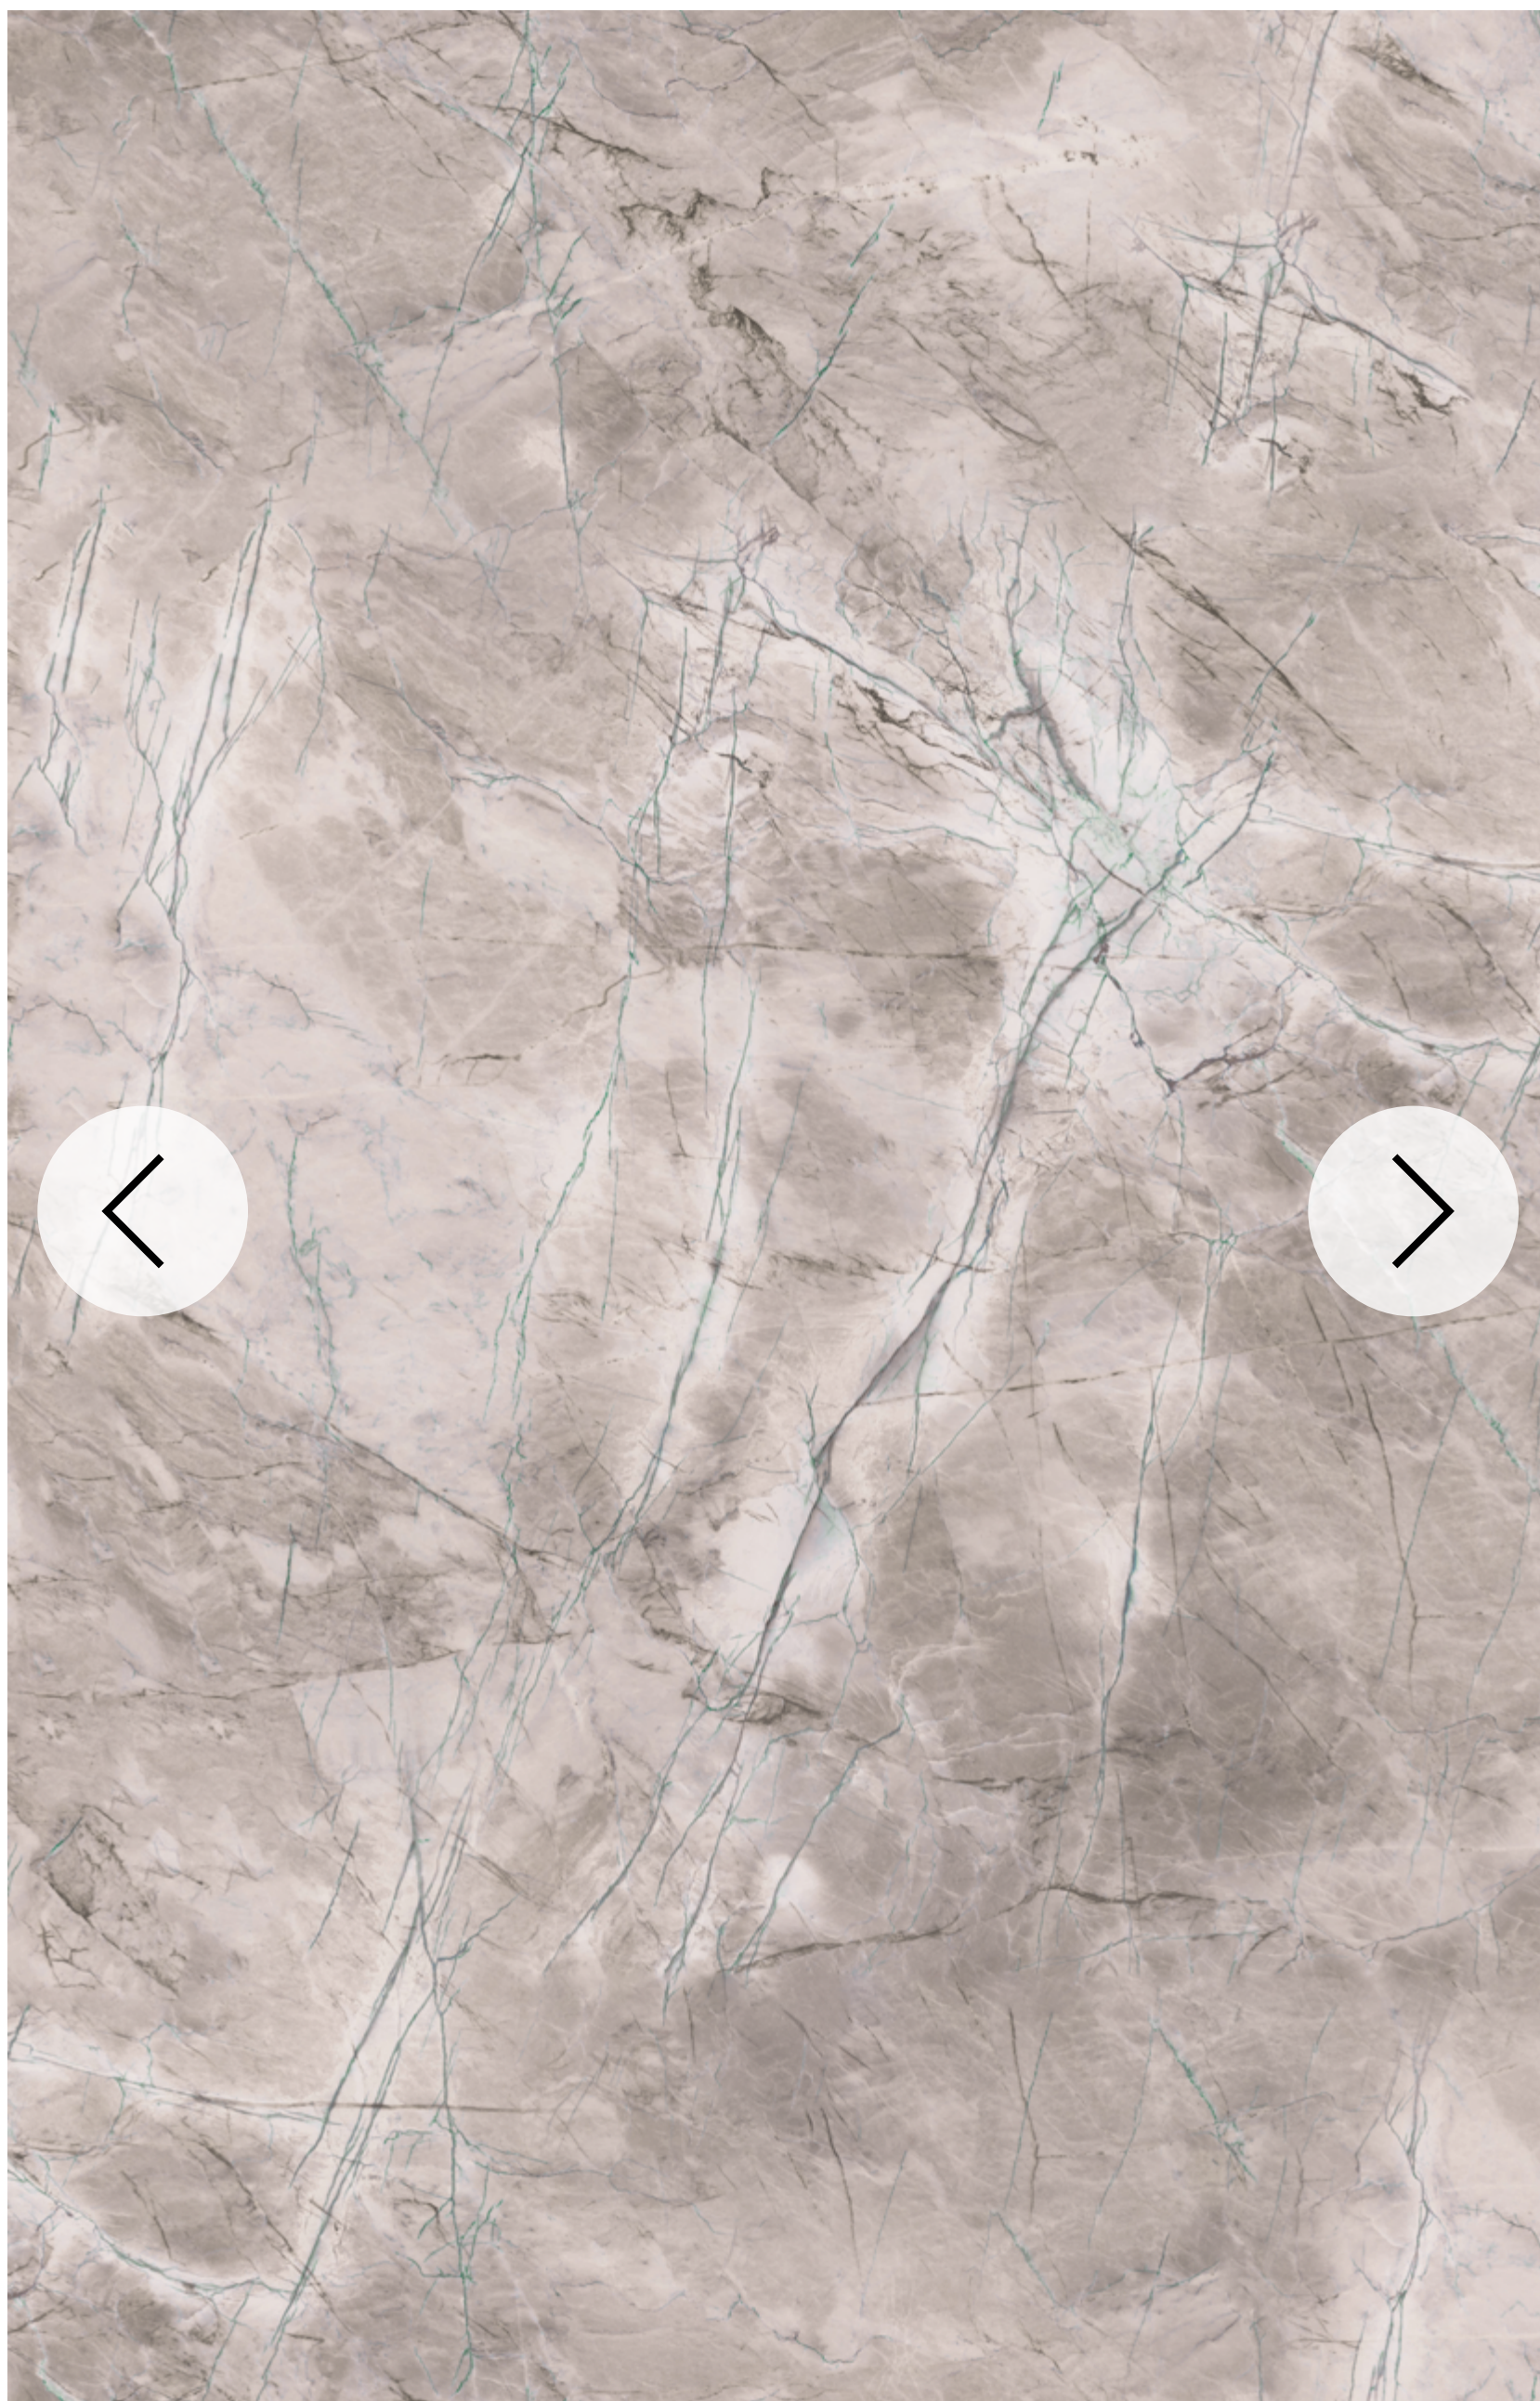

Pattern: **Marble Sea**

SKU code: **PW01F055075**

Colourway: **Moonstone**

Repeat size: **1m x 2m**

Roll size: **1m x 10m**