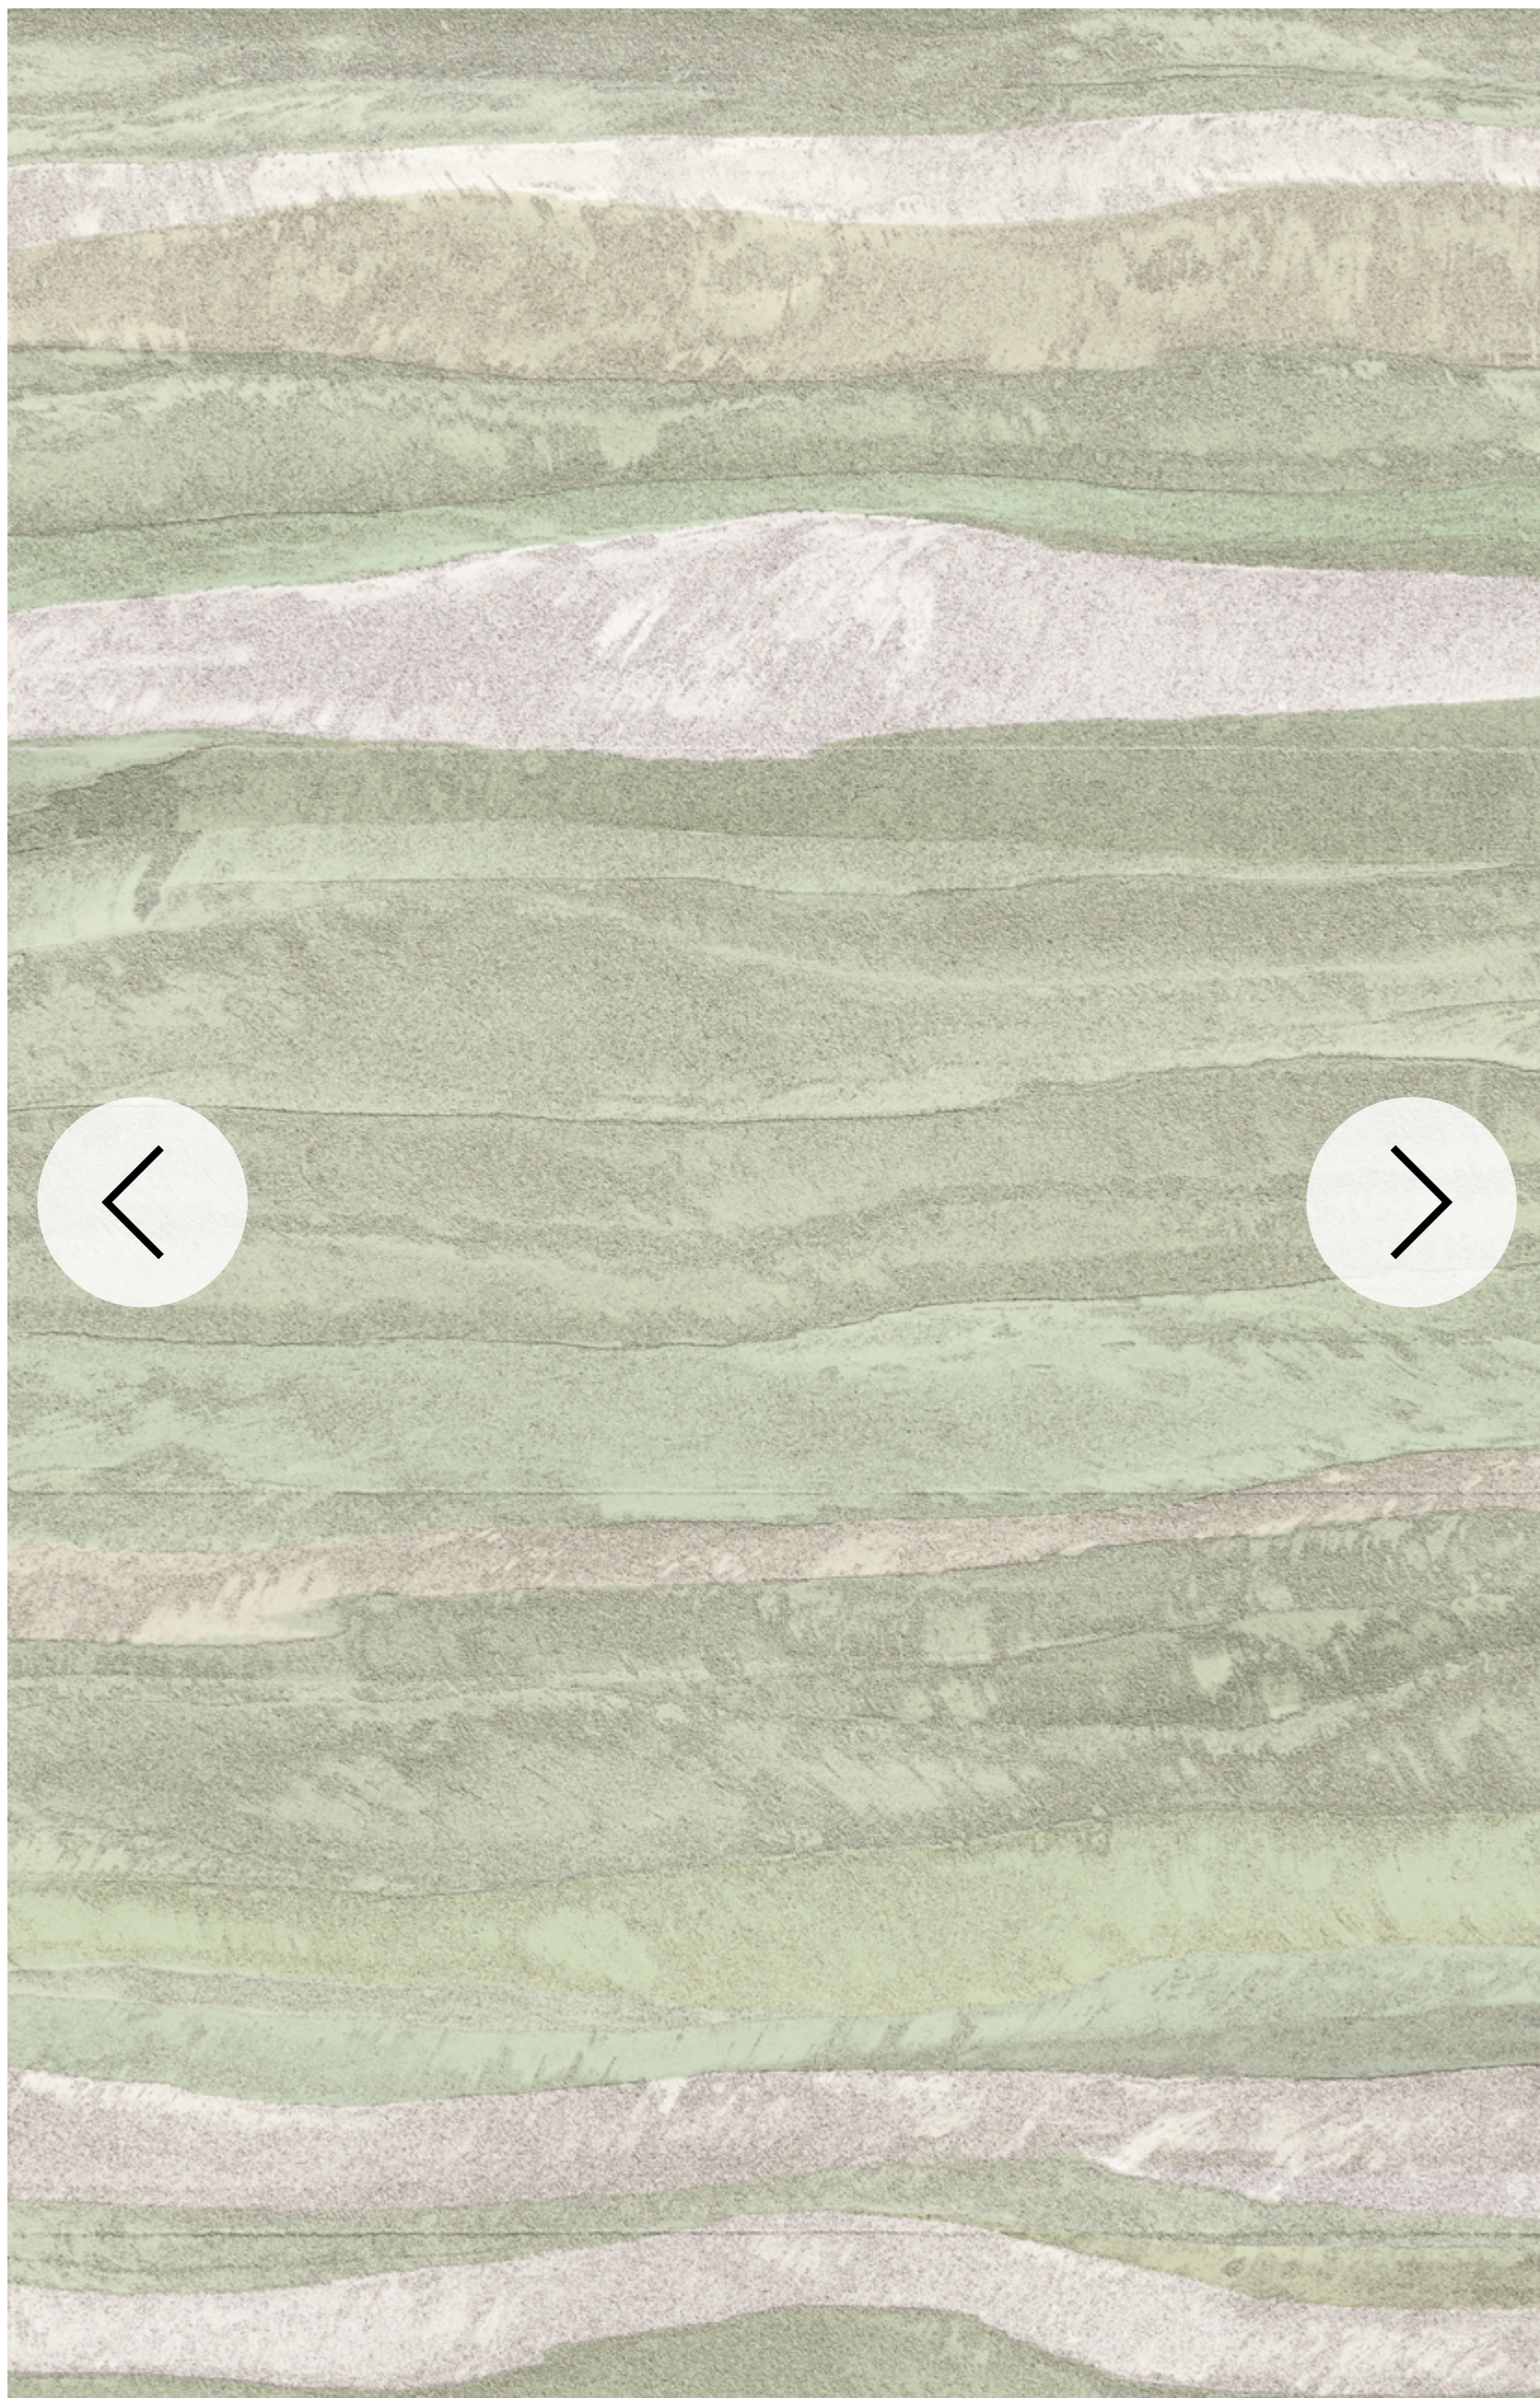

Colourway: **Olive Quarry**

Repeat size: **1m x 2m**

Roll size: **1m x 10m**

Pattern: **Geo Craft**

SKU code: **PW01F012075**

Colourway: **Blue Whisper**

Repeat size: **1m x 2m**

Roll size: **1m x 10m**

Pattern: **Geo Craft**

SKU code: **PW01F014075**

Colourway: **Soft Flint**

Repeat size: **1m x 2m**

Roll size: **1m x 10m**

Pattern: **Geo Craft**

SKU code: **PW01F011075**

Colourway: **Gentle Green**

SKU code: **PW01F008075**

Colourway: **Blue Morning**

Repeat size: **1m x 2m**

Roll size: **1m x 10m**

Pattern: **Tangier**

Colourway: **Red City**

SKU code: **PW01F009075**

Repeat size: **1m x 2m**