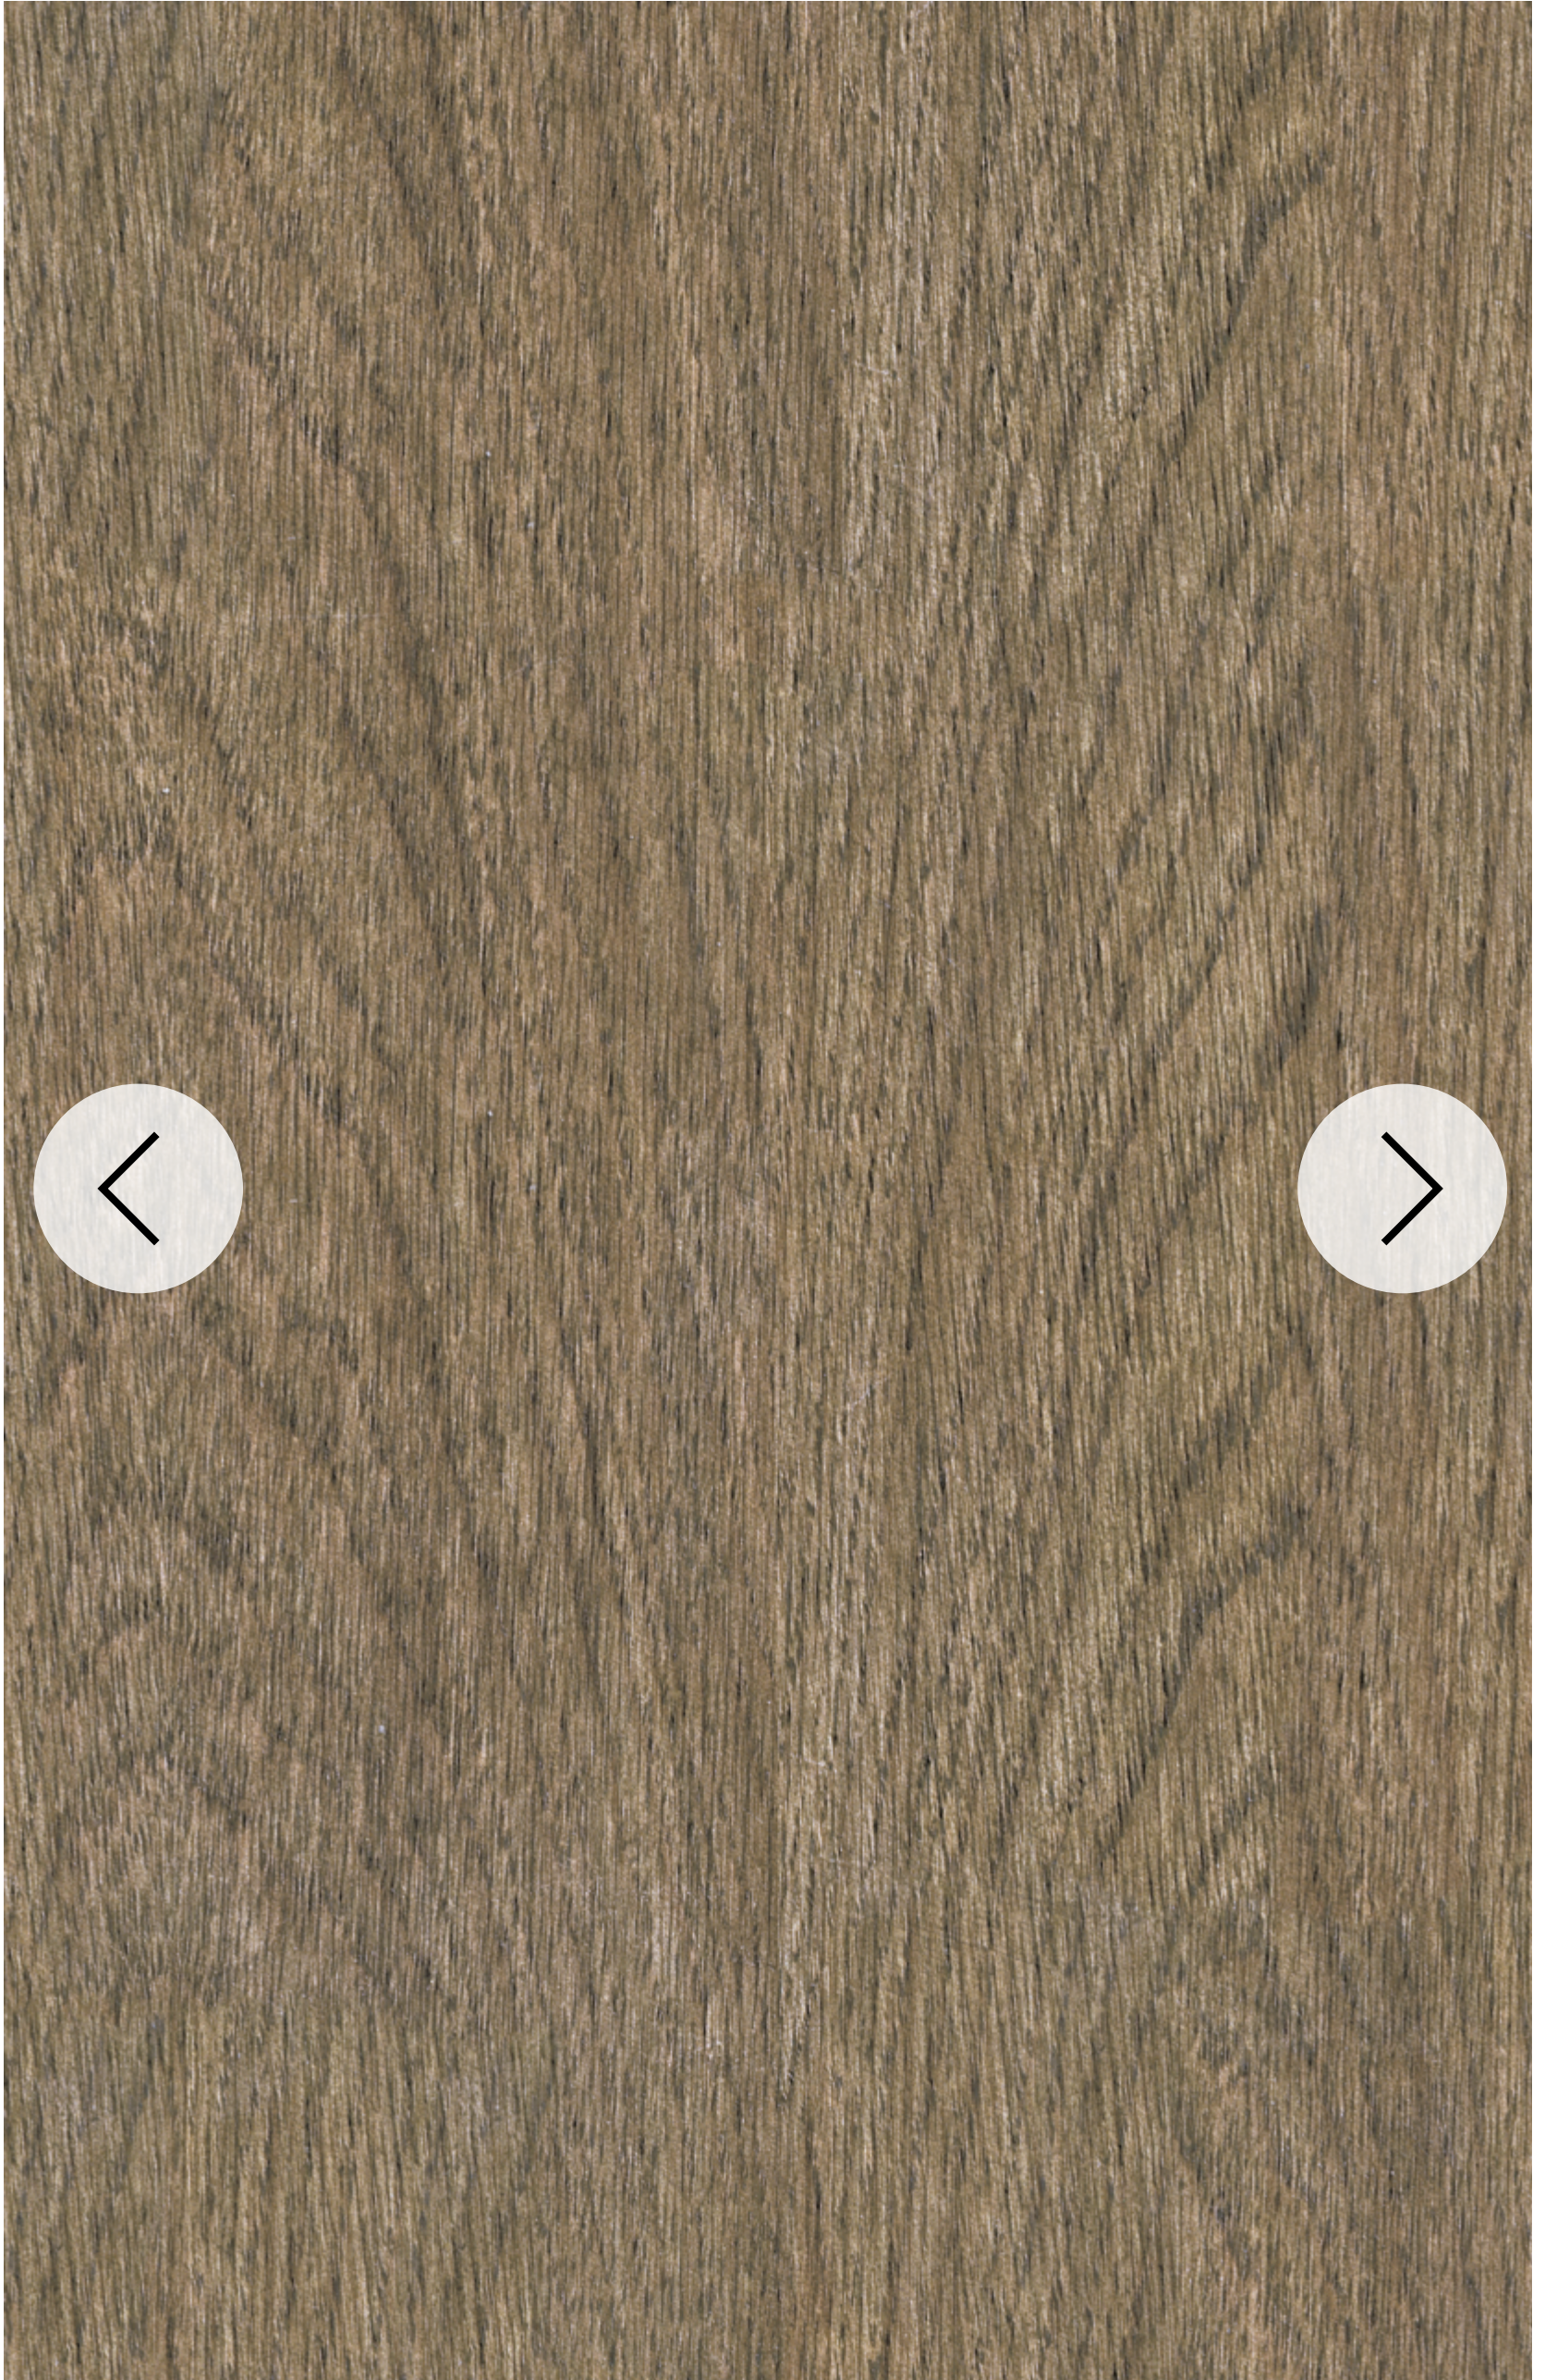

Pattern: **Fine Finish**

SKU code: **PW01F029075**

Colourway: **Harvest Teak**

Repeat size: **1m x 2m**

Roll size: **1m x 10m**