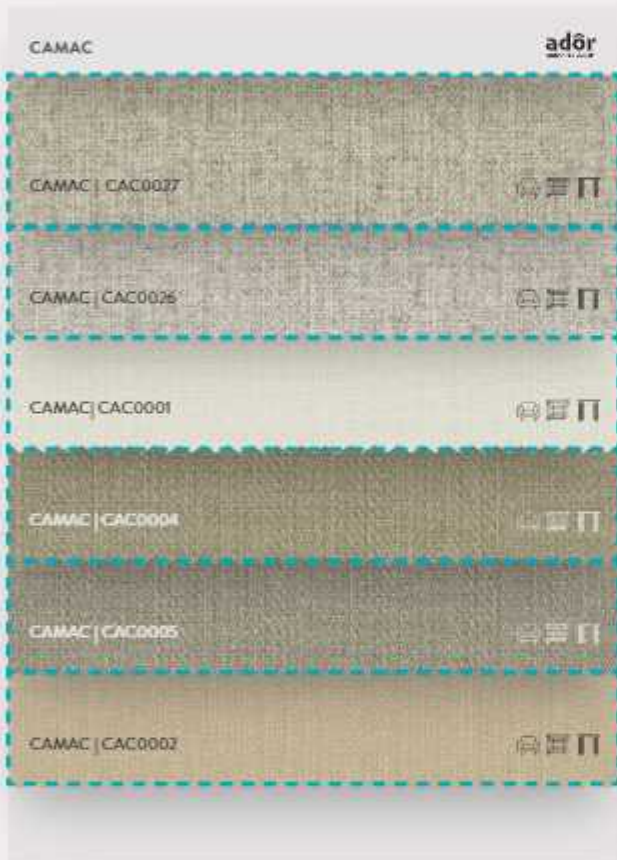

GUIDE TO USING THIS E-CATALOGUE

This E-Catalogue has built-in links which when clicked will take you to the relevant sections for easy accessibility.

Click on the highlighted sections to go to its Fabric Swatch page for a detailed overview.

Fabric Swatch page with detailed overview.