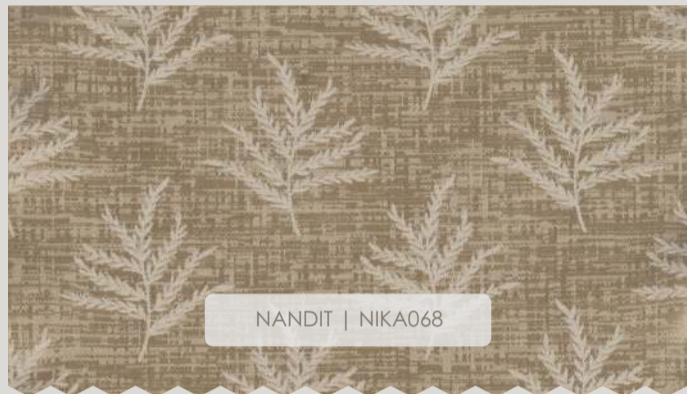

NANDIT | SHADE CHART

Design : NANDIT
Width (In cm) : 141.5
Composition : 50% Cotton, 50% Polyester.
HSN Code : 52115990
Gsm : 246 gsm
Horizontal Repeat : 35.50 cm
Vertical Repeat : 43.70 cm
Martindale : 30000