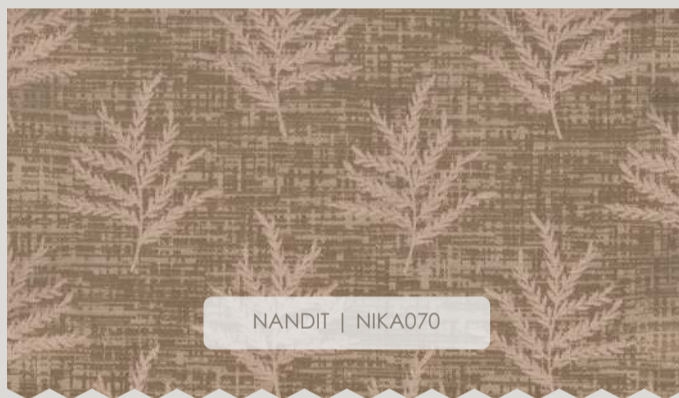

NANDIT | SHADE CHART

Design : NANDIT
Width (In cm) : 141.5
Composition : 50% Cotton, 50% Polyester.
HSN Code : 52115990
Gsm : 246 gsm
Horizontal Repeat : 35.50 cm
Vertical Repeat : 43.70 cm
Martindale : 30000