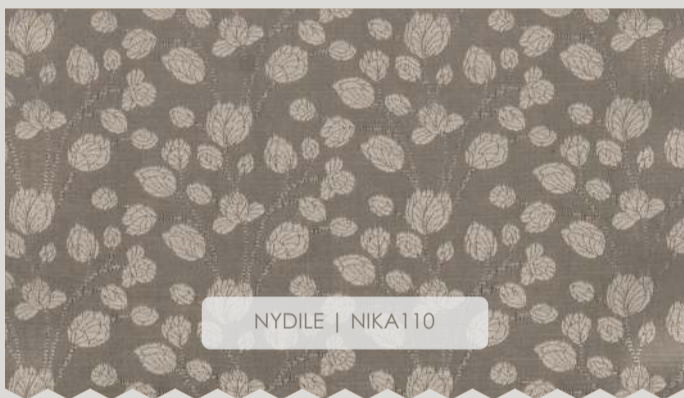

NYDILE | SHADE CHART

Design : NYDILE
Width (In cm) : 141.5
Composition : 50% Cotton, 50% Polyester.
HSN Code : 52115990
Gsm : 246 gsm
Horizontal Repeat : 17.70 cm
Vertical Repeat : 18.20 cm
Martindale : 30000

Wash 40 Don't bleach Don't tumble Hang dry Can dry clean Iron upto 2 dots