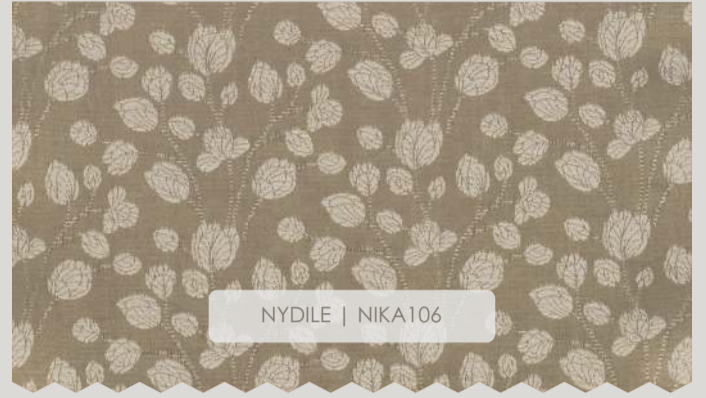

NYDILE | SHADE CHART

Design : NYDILE
Width (In cm) : 141.5
Composition : 50% Cotton, 50% Polyester.
HSN Code : 52115990
Gsm : 246 gsm
Horizontal Repeat : 17.70 cm
Vertical Repeat : 18.20 cm
Martindale : 30000

Wash 40 Don't bleach Don't tumble Hang dry Can dry clean Iron upto 2 dots