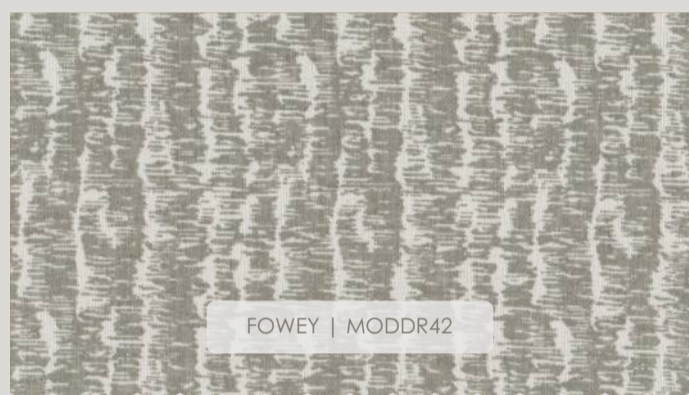

Wash 40 Don't bleach Don't tumble Hang dry Can dry clean Iron upto 2 dots

MODEST DRAPES

FOWEY | SHADE CHART

FOWEY | MODDR39

FOWEY | MODDR40

FOWEY | MODDR41

FOWEY | MODDR42

Design	:	FOWEY
Width (In cm)	:	141
Composition	:	78% Pol., 14% Cott., 8% Lin
HSN Code	:	55169200
Gsm	:	285
Horizontal Repeat	:	11.7
Vertical Repeat	:	12.4
Martindale	:	65000